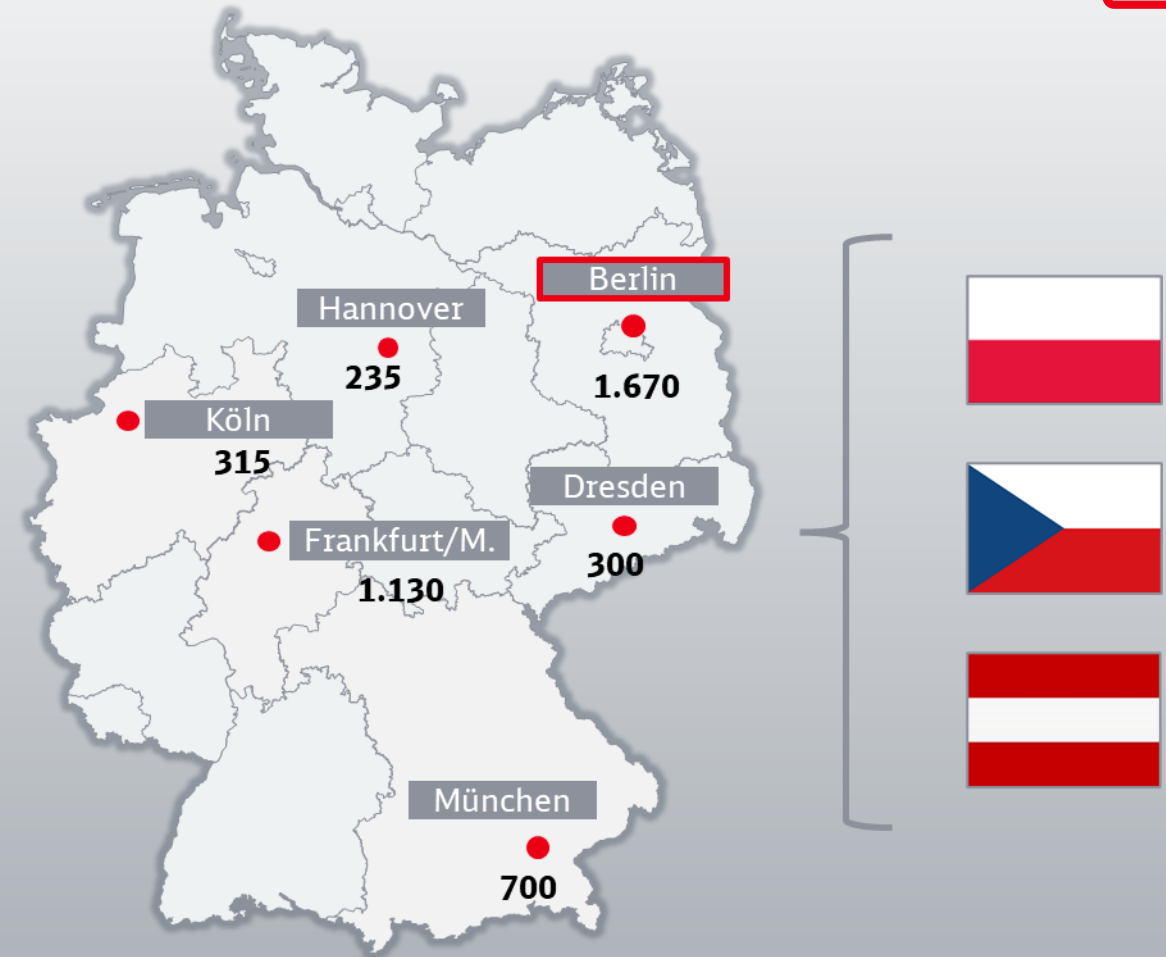

DB - Bahn
Schienenersatzverkehr

Vulnerable Users in the context of the Ukrainian refugee crisis

OCHOTNICZA
STRAZ POZARNA

OCHOTNICZA
STRAZ POZARNA

OSP

OSP

General Situation in March/April 2022

- By the end of March – beginning of April, roughly 300.000 refugees had arrived in Germany
- 240.000 (80%) arrived via DB trains in Germany
- 84 % of arrivals were women, 58 % fleeing with children, according to the Ministry of Interior
- 1.200 of these refugees were transported daily via DB busses directly to refugee accommodation

Daily arrivals – 10.04.2022

General Situation in March/April 2022

- Minor issues arose in the train stations, partially due to overcrowding
- Low-level violence, fights, some theft
- Large amount of federal police, DB Sicherheit, volunteers from the DB and other companies helped
- At the beginning of march, first reports started to flow in
- Males, single or in small groups, were approaching young females with offers of transport or housing