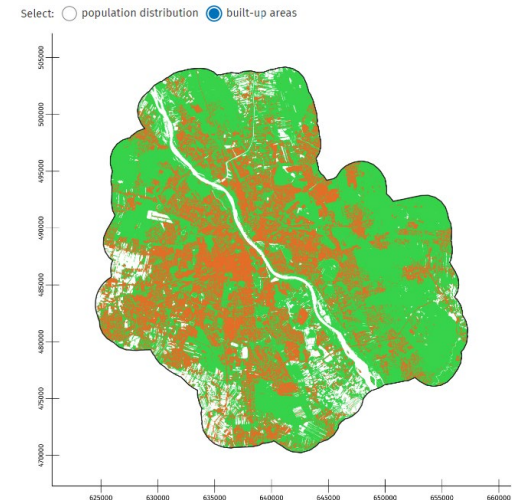

Statistics for the SDGs – global indicators

Experimental SDG statistics – how did we start?

- 9.1.1 Proportion of the rural population who live within 2 km of an all-season road
- 11.3.1 Ratio of land consumption rate to population growth rate
- 11.7.1 Average share of built-up area of cities that is open space for public use for all