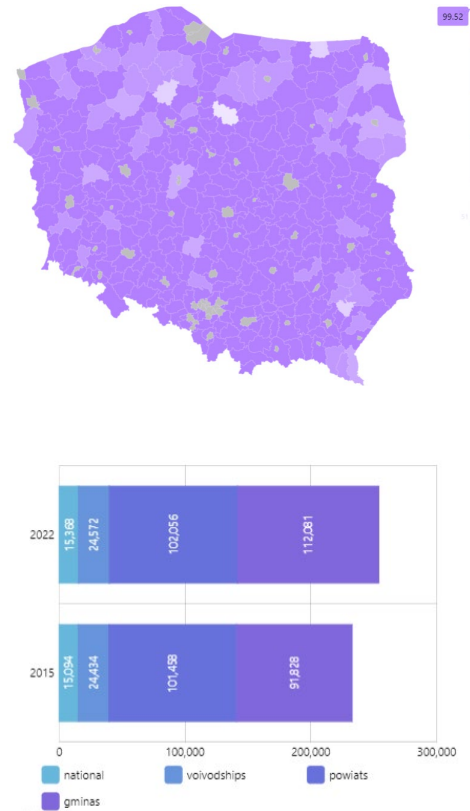

Statistics for the SDGs – global indicators

Experimental SDG statistics – how did we start?

- 9.1.1 Proportion of the rural population who live within 2 km of an all-season road
- 11.3.1 Ratio of land consumption rate to population growth rate
- 11.7.1 Average share of built-up area of cities that is open space for public use for all

Experimental SDG statistics

Welcome to the experimental SDG statistics website

Here you can find indicators that we calculate using innovative methods and integrated data sources. They do not constitute official data but supplement the results of statistical research. Experimental indicators allow us to obtain a fuller picture of the implementation of sustainable development in Poland.

Follow our website – we will soon be adding further results of the experimental work for other SDG indicators.

Click Goal to continue:

What can you expect?

- Maps
- Interpretation
- Context indicators
- How we calculated them
- Data sources
- Meaning for sustainable development