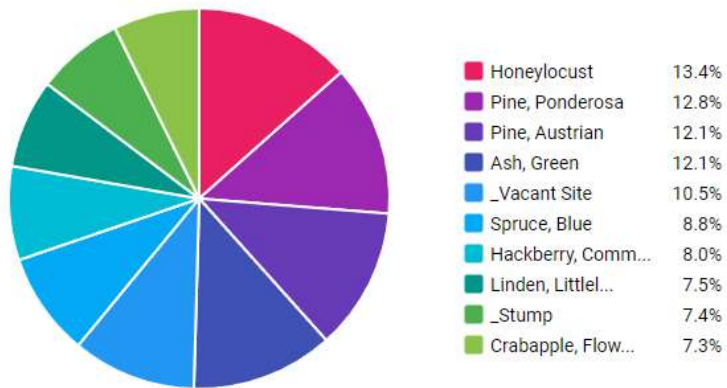

36.6 cm

1309 Meters

-31 - +40 Celcius

Urban Forest at a Glance

Most Common Species - Top 10

Trees by DBH

History

Future Plans