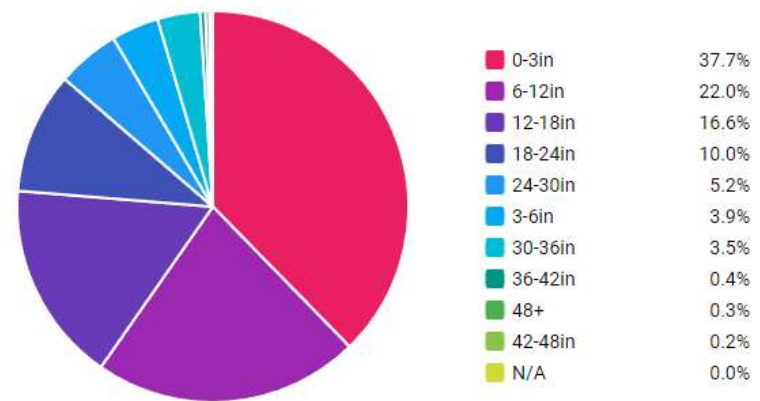

36.6 cm

1309 Meters

-31 - +40 Celcius

Urban Forest at a Glance

Most Common Species - Top 10

Trees by DBH

History

Future Plans