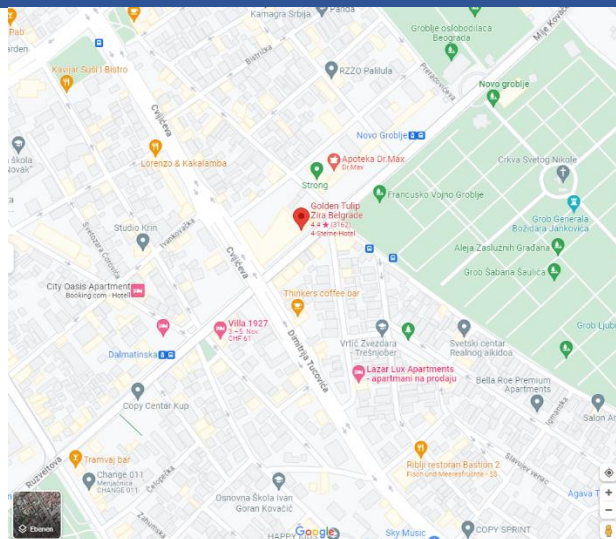

Restaurant «Lorenzo&Kakalamba» Cvijiceva 110, Belgrade, Centralna Srbija 11400 Cuisine: Italian, European Hours: 12PM-00AM Tel.: +381 648087806 Average bill: 10-30 USD Distance from meeting venue: 2 mins by car, 4 mins walk (300m)	Trešnjin Hlad Oblakovska 44, Beograd, Grad Beograd 11000 Cuisine: Barbecue, European/Eastern European Hours: 9AM:00AM Tel.: +381 65 5039039 Average bill: 10-30 USD Distance from meeting venue: 20 mins by car, 40 mins walk (4.2km)
Josephine Kralja Milutina 33, Belgrade Serbia Cuisine: International Hours: 9AM-00AM Tel.: +381 62 700800 Average bill: 15-50 USD Distance from meeting venue: 9 mins by car, 25 mins walk (2km)	Kafana Pavle Korcagin Ćirila i Metodija 2a, Belgrade Serbia Cuisine: International, European Hours: 8AM-1AM Tel: +381 112401980 Average bill: 1-22 USD Distance from meeting venue: 4 mins by car, 10 mins walk (800m)

Map of the meeting venue

Further information: <https://unece.org/info/events/event/379564>

Contact:
Roksolana Shelest