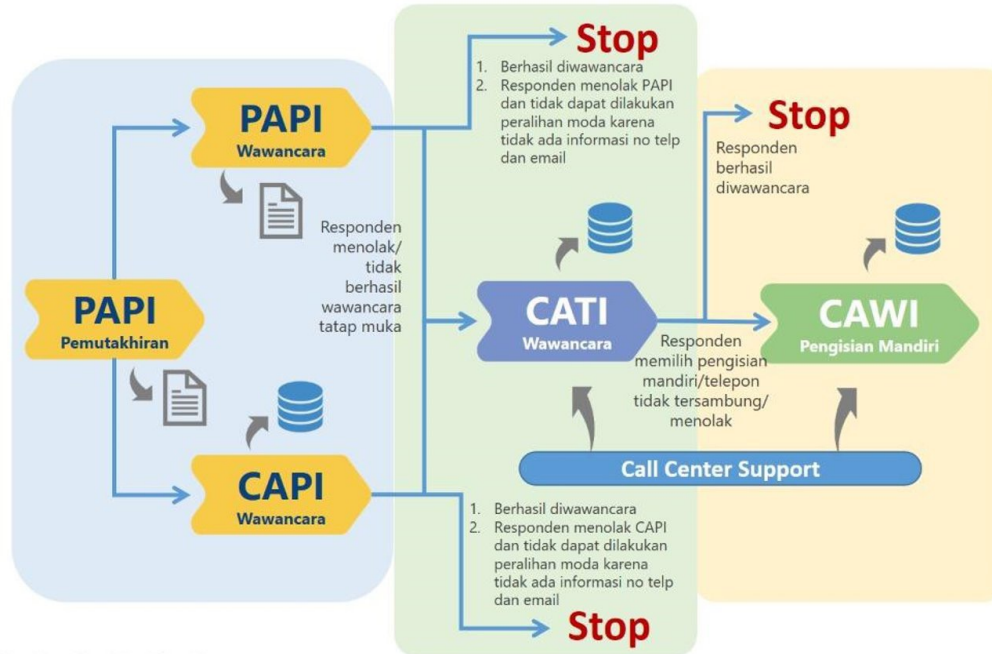

Business Process Mixed Mode

Interview Scenario :

- First attempt : PAPI & CATI
- Second attempt : CATI
- Third attempt : CAWI