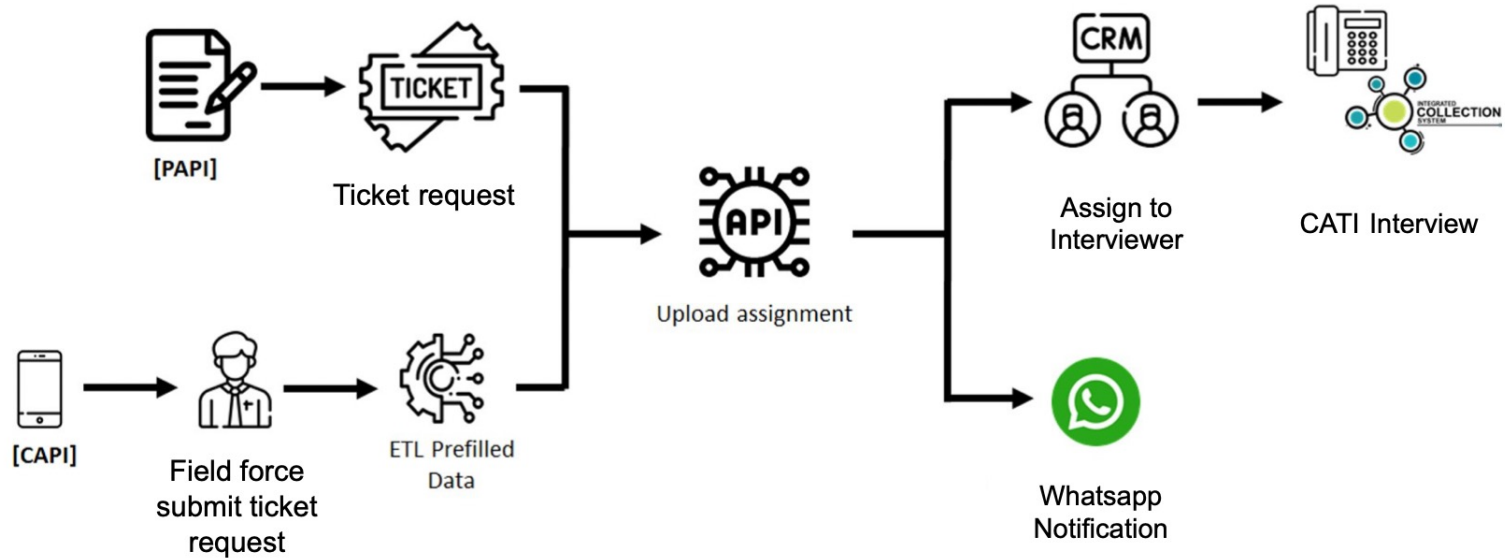

# Business Process Mixed Mode

Interview Scenario :

- First attempt : PAPI & CATI
- Second attempt : CATI
- Third attempt : CAWI

# Integrated Collection System

An integrated data collection system starting from the stages of design (design), development (build), collection (collect), and processing (process) using various modes of data collection (multimode data collection)

# Switching Mode

With the process above, the interview with CATI can be done as soon as possible after create ticket

# Switching Mode (2)

All data transfer processes between systems are carried out **machine-to-machine**