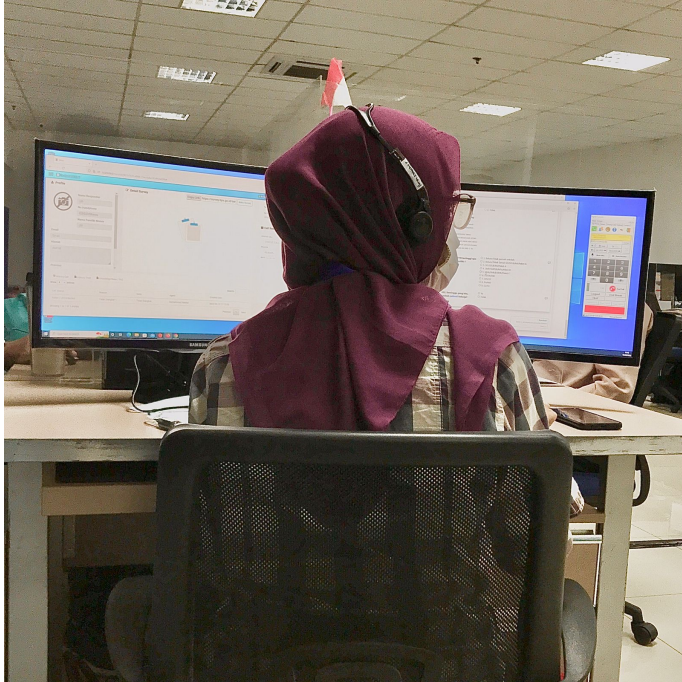

Respondent Engagement

- The contact person for our respondents was obtained from the Frame Register System, which for establishment survey uses the directory in the Statistical Business Register/ using the registration data collection method for companies that are not already in the directory.
- The officer informs in advance that the respondent will be contacted using the official BPS number, this can be done via Whatsapp business or email.
- The officer calls the respondent, and conveys information related to the survey. In certain surveys, data collection is even done by telephone.
- The data collection may end in one call, or be resumed at another time by prior arrangement. Respondents are more flexible in determining the interview schedule, and do not have to meet face to face.