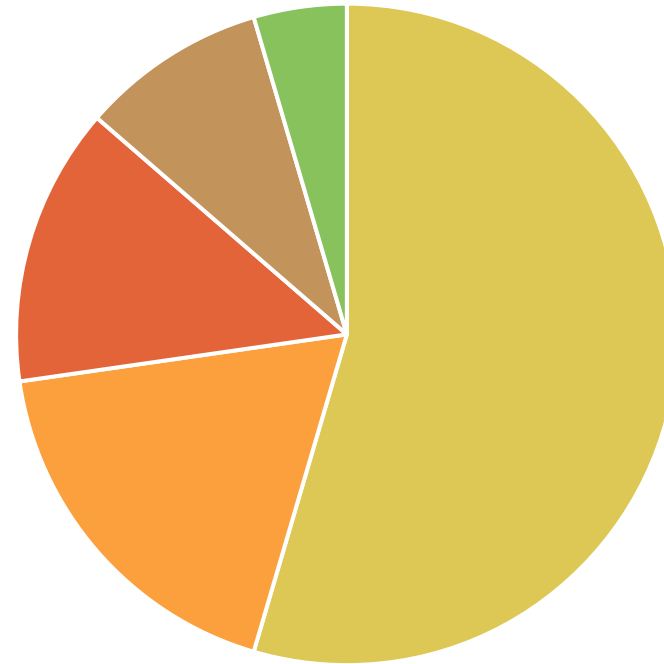

UNECE GOE ON CMM & JT: TASKFORCE ON JUST TRANSITION

16 JUNE 2023- SURVEY RESULTS

TASK FORCE MEMBER SURVEY

- 41 Group of Expert members signed up to the Taskforce
- A survey was sent to all members
- 22 people completed the survey

TASKFORCE PRIORITIES

Ideas for Taskforce Workplan

MEETING FREQUENCY PREFERENCE

■ Monthly ■ Bi-monthly (every other month) ■ Quarterly ■ Other ■ Bi-weekly (every other week)

HOW MEMBERS CAN CONTRIBUTE