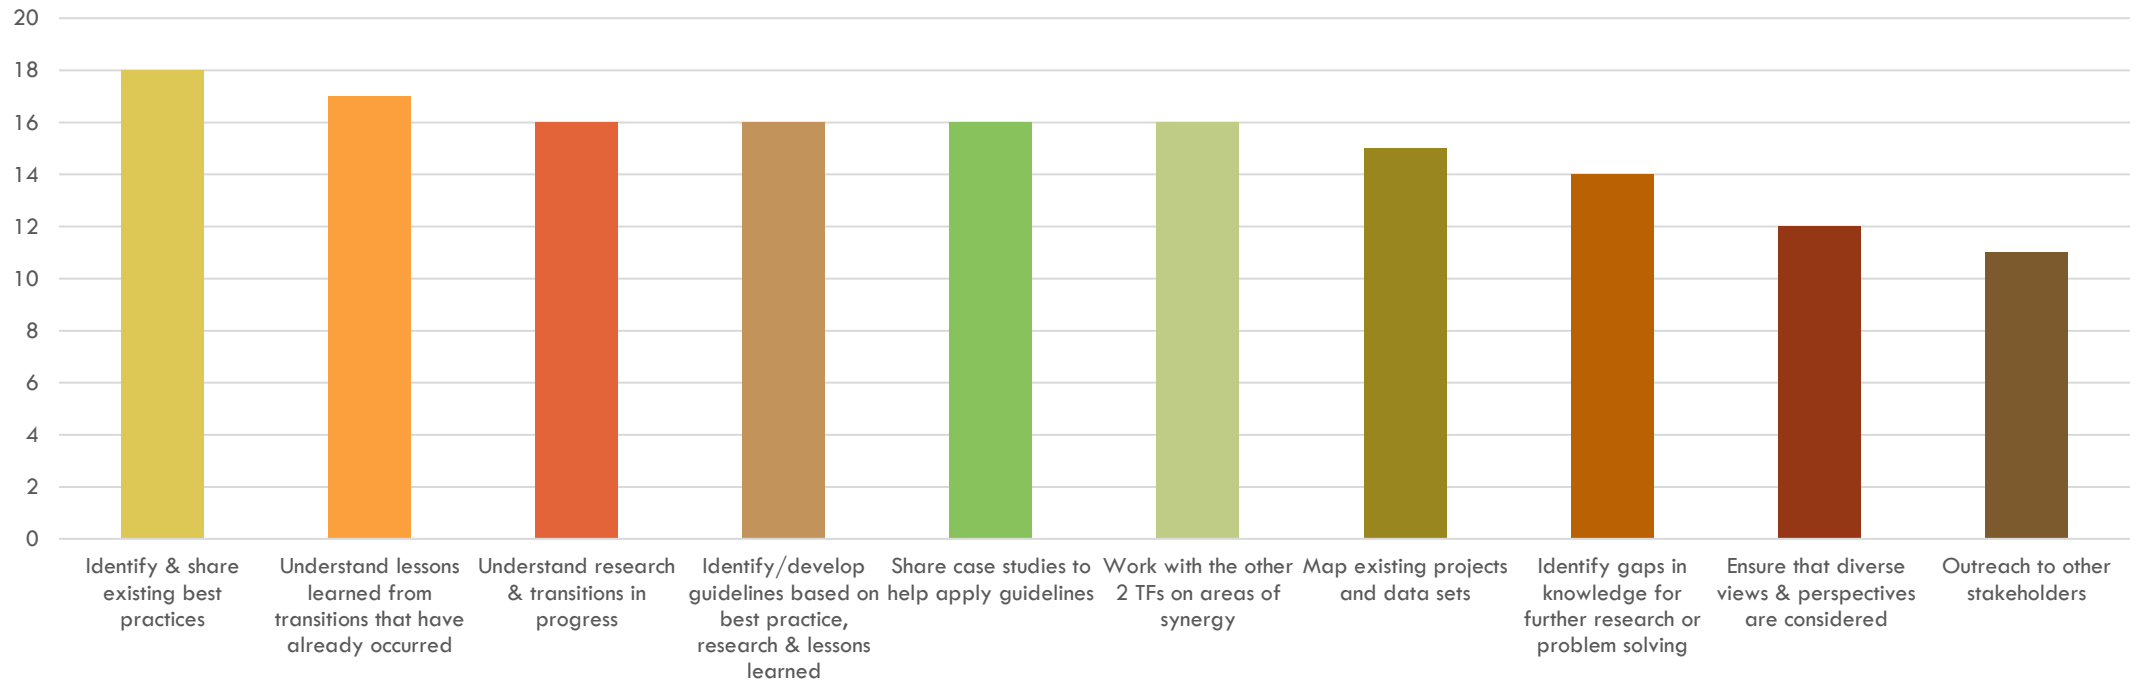

UNECE GOE ON CMM & JT: TASKFORCE ON JUST TRANSITION

16 JUNE 2023- SURVEY RESULTS

TASK FORCE MEMBER SURVEY

- 41 Group of Expert members signed up to the Taskforce
- A survey was sent to all members
- 22 people completed the survey

TASKFORCE PRIORITIES

Ideas for Taskforce Workplan

MEETING FREQUENCY PREFERENCE

■ Monthly ■ Bi-monthly (every other month) ■ Quarterly ■ Other ■ Bi-weekly (every other week)

HOW MEMBERS CAN CONTRIBUTE