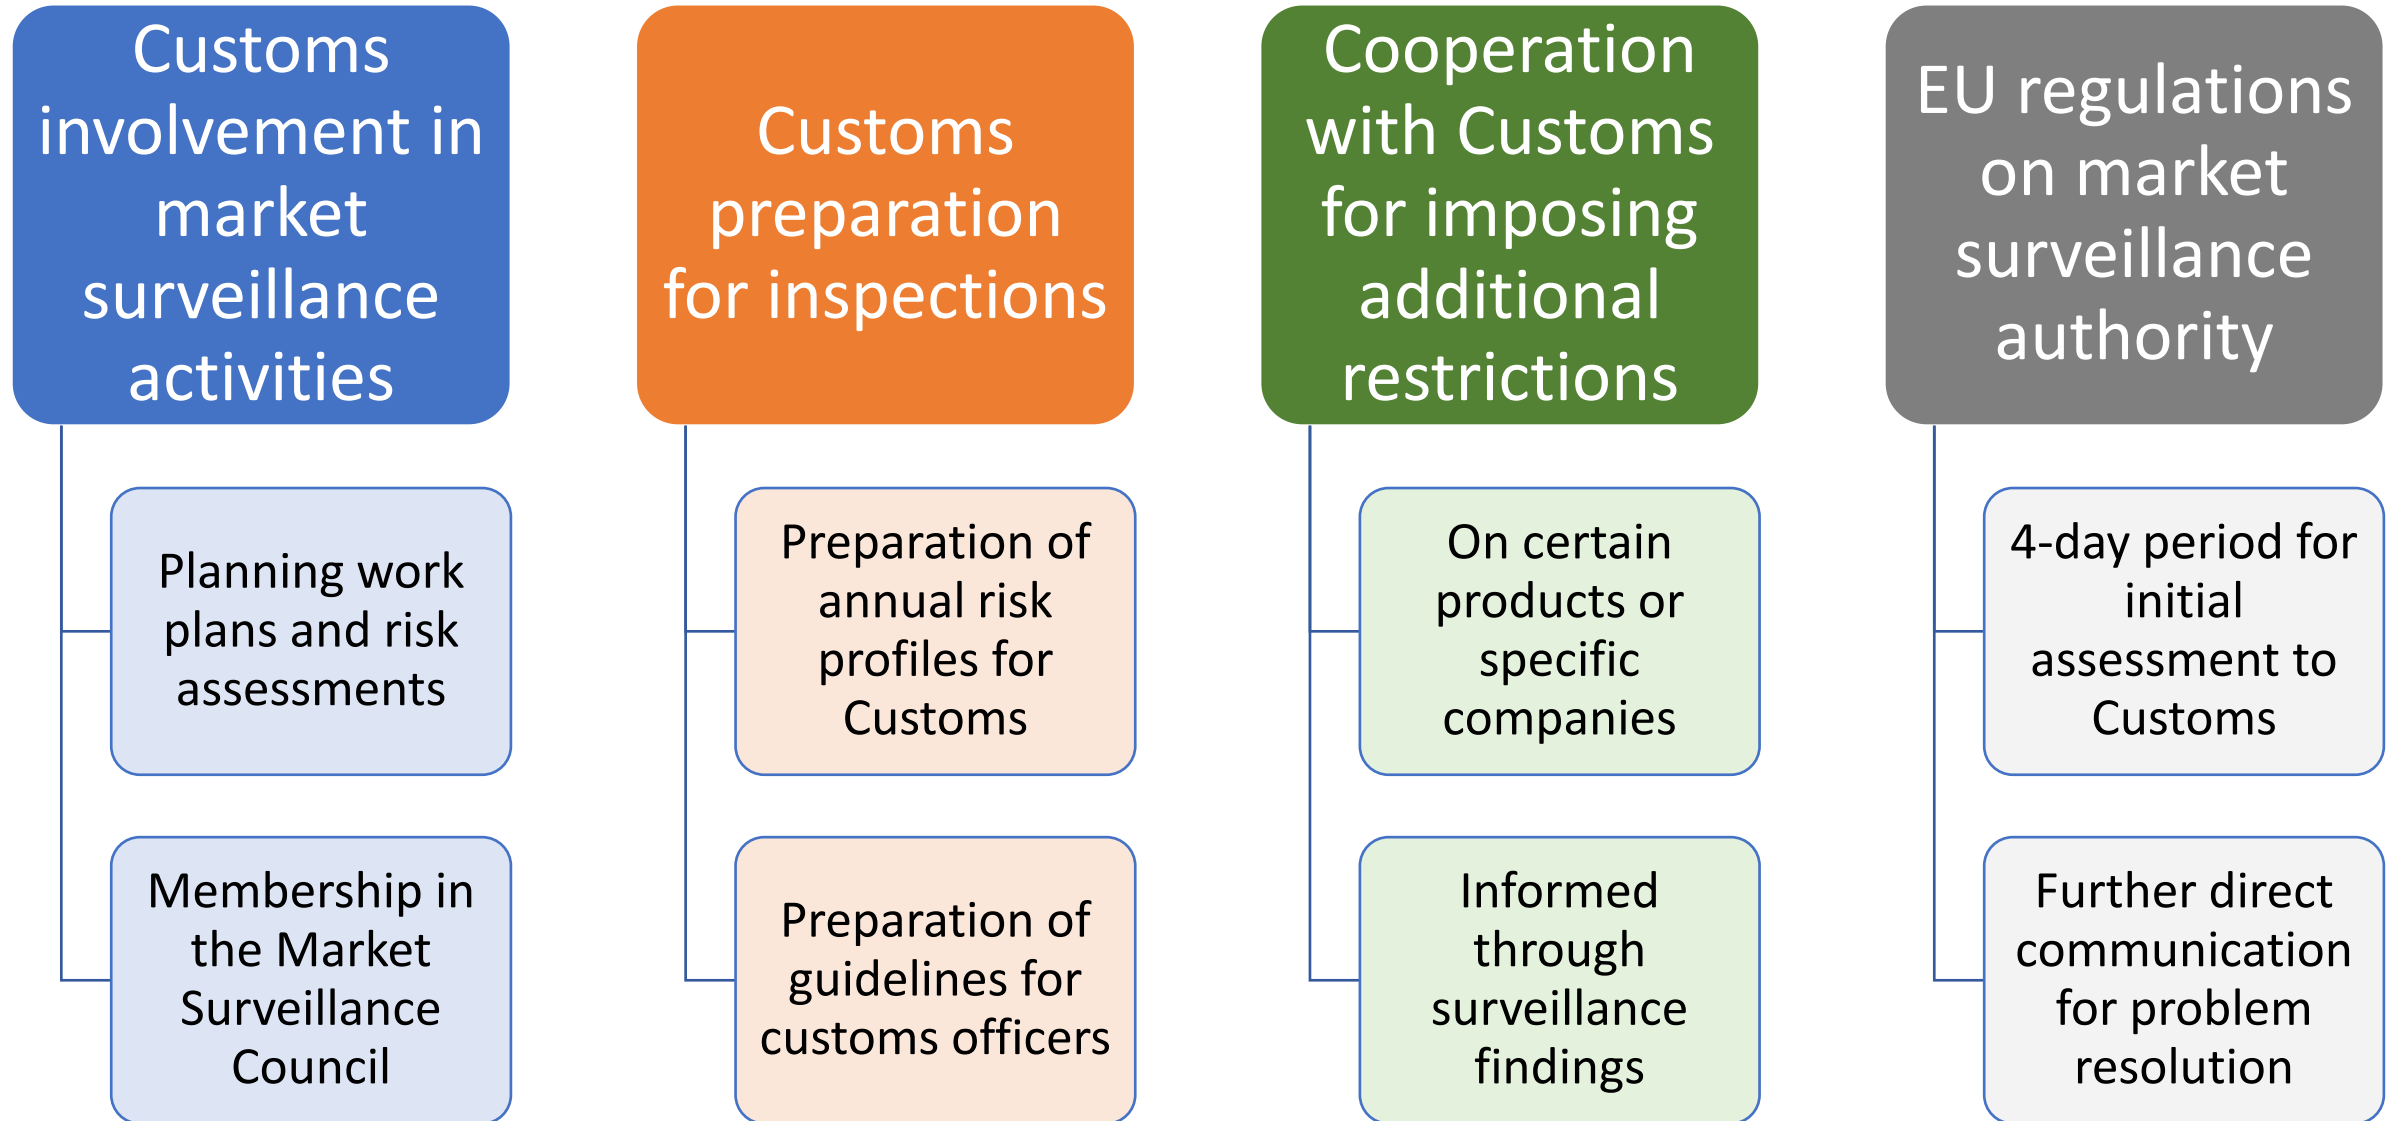

Jewelry

Toys

Textile products

Lighters

Child care products

Trampolines

General product safety

Service safety

- Playrooms
- Leisure services
- Air trampolines

Co-operation with Customs

Webcrawler tool „SAFE“ for online product safety

Navigation: Asjakohased tooted, Seaded, Administration

Nädala otsingud

Estonian Consumer Protection and Technical Regulatory Authority