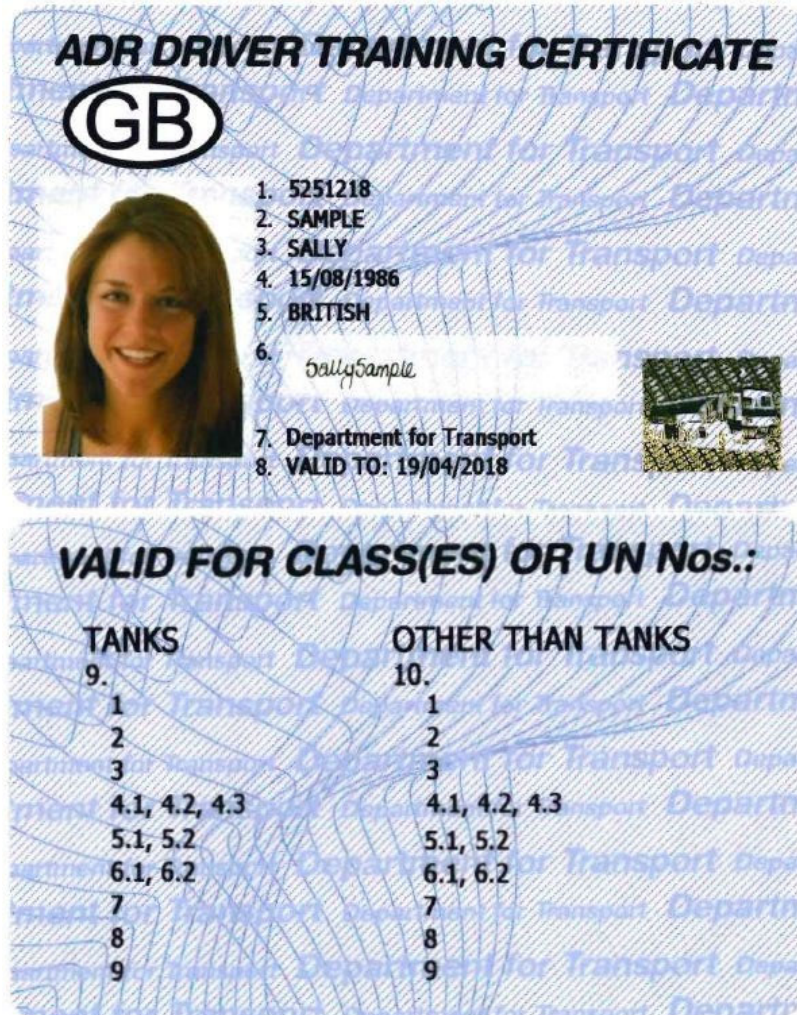

United Kingdom

Model of ADR driver training certificates

Information on security features

All licences that are sent out are laminated and have a guilloche pattern. In the bottom corner, there is a unique foiled symbol of a truck that will only be issued with our certificates.
