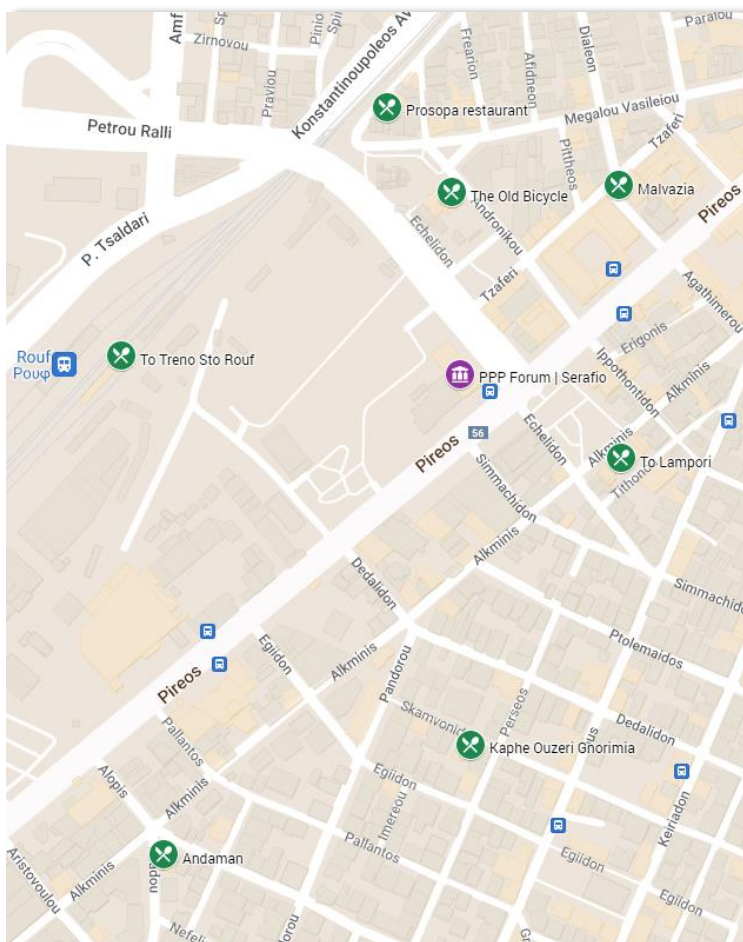

7th UNECE International PPP FORUM

Athens | 3 - 5 May 2023

RESTAURANTS NEAR SERAFIO

You will be attending the Forum sessions at SERAFIO. We would like to inform you that Coffee breaks service will be provided at the premises.

For lunch, the Municipality of Athens suggests the following restaurants nearby Serafio:

[To Lampori \(Το Λαμπόρι\)](#)

(2 min. walk)
📍 *Alkminis 23*

[Malvazia](#)

(3 min. walk)
📍 *Agathimerou 1*

[The Old Bicycle \(Το παλιό ποδήλατο\)](#)

(3 min. walk)
📍 *Andronikou 11*

[Prosopa restaurant](#)

(4 min. walk)
📍 *Megalou Vasileiou 52*

[To Treno Sto Rouf \(Βαγόνι στο Ρουφ\)](#)

(5 min. walk)
📍 *Rouf Railway & Suburban Station,
Konstantinoupoleos Ave.*

[Kafhe Ouzeri Gnorimia \(Καφε ουζερί ΓΝΩΡΙΜΙΑ\)](#)

(6 min. walk)
📍 *Skamvonidon 41*

[Andaman \(ταλανδέζικο\)](#)

(7 min. walk)
📍 *Alopis 65*