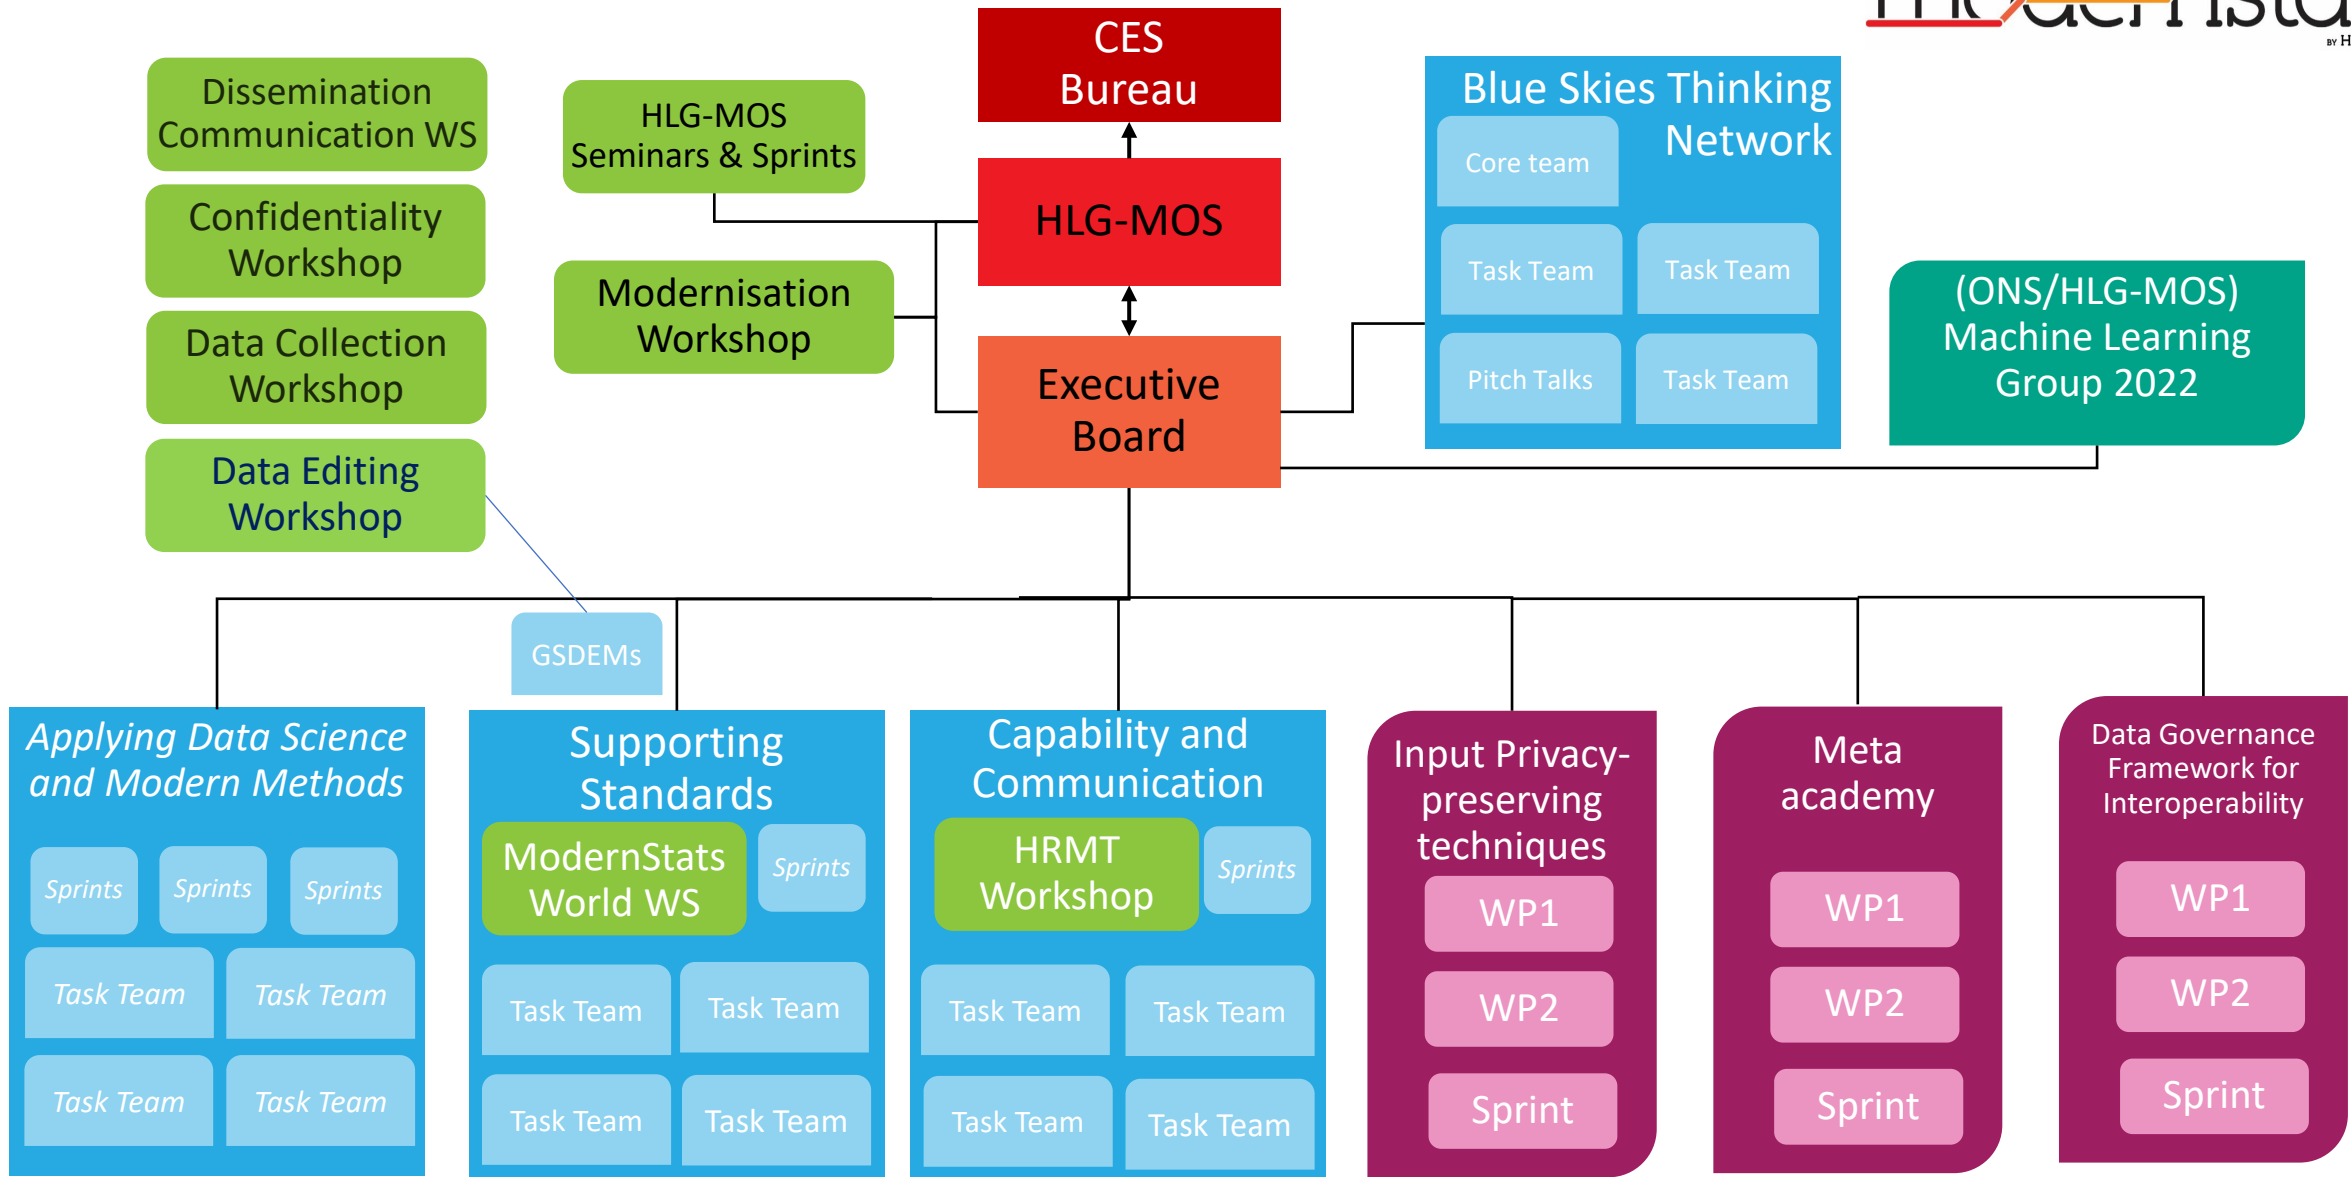

High Level Group on Modernisation of Official Statistics (HLG-MOS)

- **Generic Statistical Business Process Model** ([GSBPM](#))
- **Generic Statistical Information Model** ([GSIM](#))
- **Common Statistical Production Architecture** ([CSPA](#))
- **Generic Activity Model for Statistical Organizations** ([GAMSO](#))
- **Common Statistical Data Architecture** (CSDA)
- **Generic Statistical Data Editing Model** ([GSDEM](#))

- **Generic Statistical Business Process Model** ([GSBPM](#))
- **Generic Statistical Information Model** ([GSIM](#))
- **Common Statistical Production Architecture** ([CSPA](#))
- **Generic Activity Model for Statistical Organizations** ([GAMSO](#))
- **Common Statistical Data Architecture** (CSDA)
- **Generic Statistical Data Editing Model** ([GSDEM](#))

Soapbox Session (Day 2)

- Quick (3-5 min) speech or presentation (e.g., upcoming conference, international collaboration, initiative in your organisation)
- Let UNECE know if you are interested!