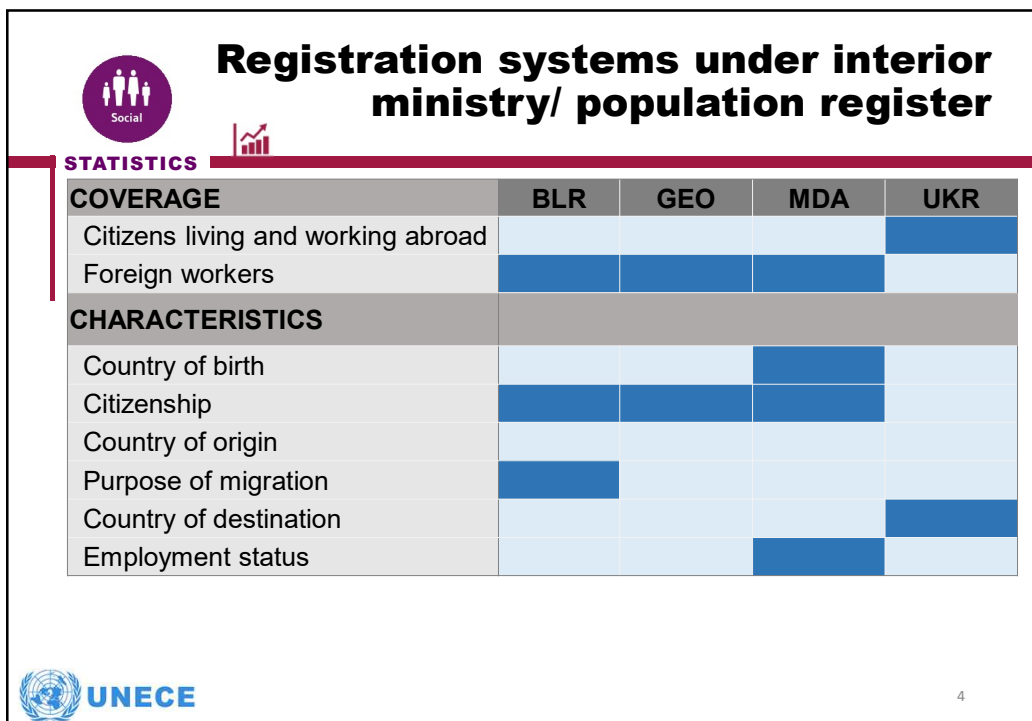

## Selected results from ILO questionnaires on labour migration

Andres Vikat  
UNECE Statistical Division

UNECE Workshop on Migration Statistics  
Geneva, 28-29 October 2019

STATISTICS

Social

## Data collection by ILO in 2016

STATISTICS

- In the EECCA region, responses from 9 countries out of 12:
  - Armenia
  - Azerbaijan
  - Belarus
  - Georgia
  - Kyrgyzstan
  - Republic of Moldova
  - Russian Federation
  - Tajikistan
  - Ukraine
- Separate questionnaires on the census, household surveys, and **different types of administrative sources**