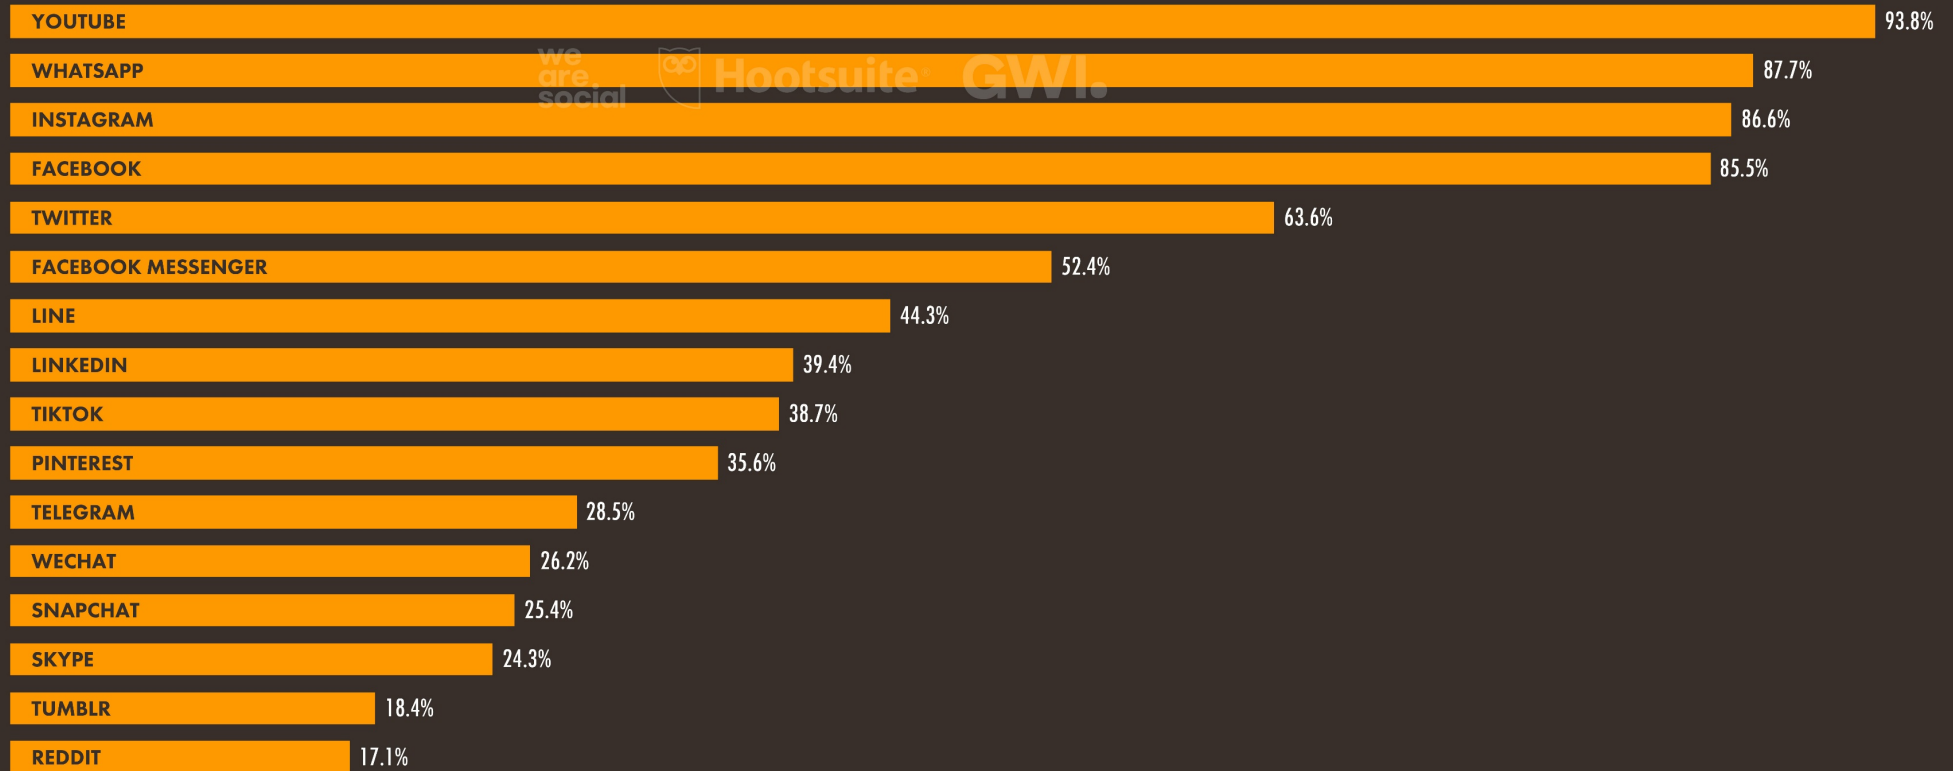

INTERNET  
USERS

**202.6**  
MILLION

vs. POPULATION:  
**73.7%**

ACTIVE SOCIAL  
MEDIA USERS

**170.0**  
MILLION

vs. POPULATION:  
**61.8%**

JAN  
2021

# MOST-USED SOCIAL MEDIA PLATFORMS

PERCENTAGE OF INTERNET USERS AGED 16 TO 64 THAT HAS USED EACH PLATFORM IN THE PAST MONTH

INDONESIA

we are social | Hootsuite | GWI