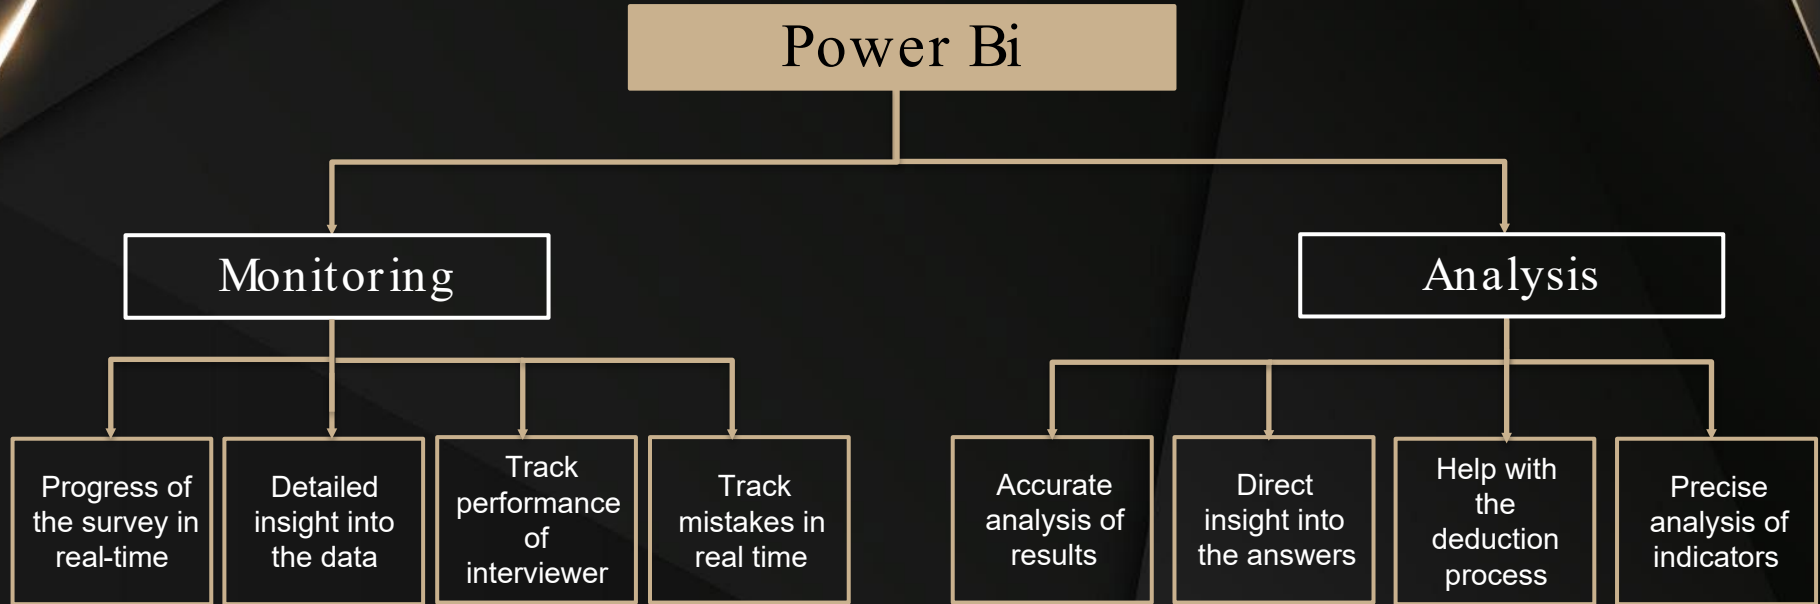

# New tool for for survey monitoring and analysis

Easily detect errors and deviations

Rapid survey

# Conclusion

The time for each phase in the data collection process is minimized.

The monitoring and analysis allows us to view the results from different perspectives.

The realization of the survey is raised to a higher level.

Quick and more realistic picture of the state of the economy.