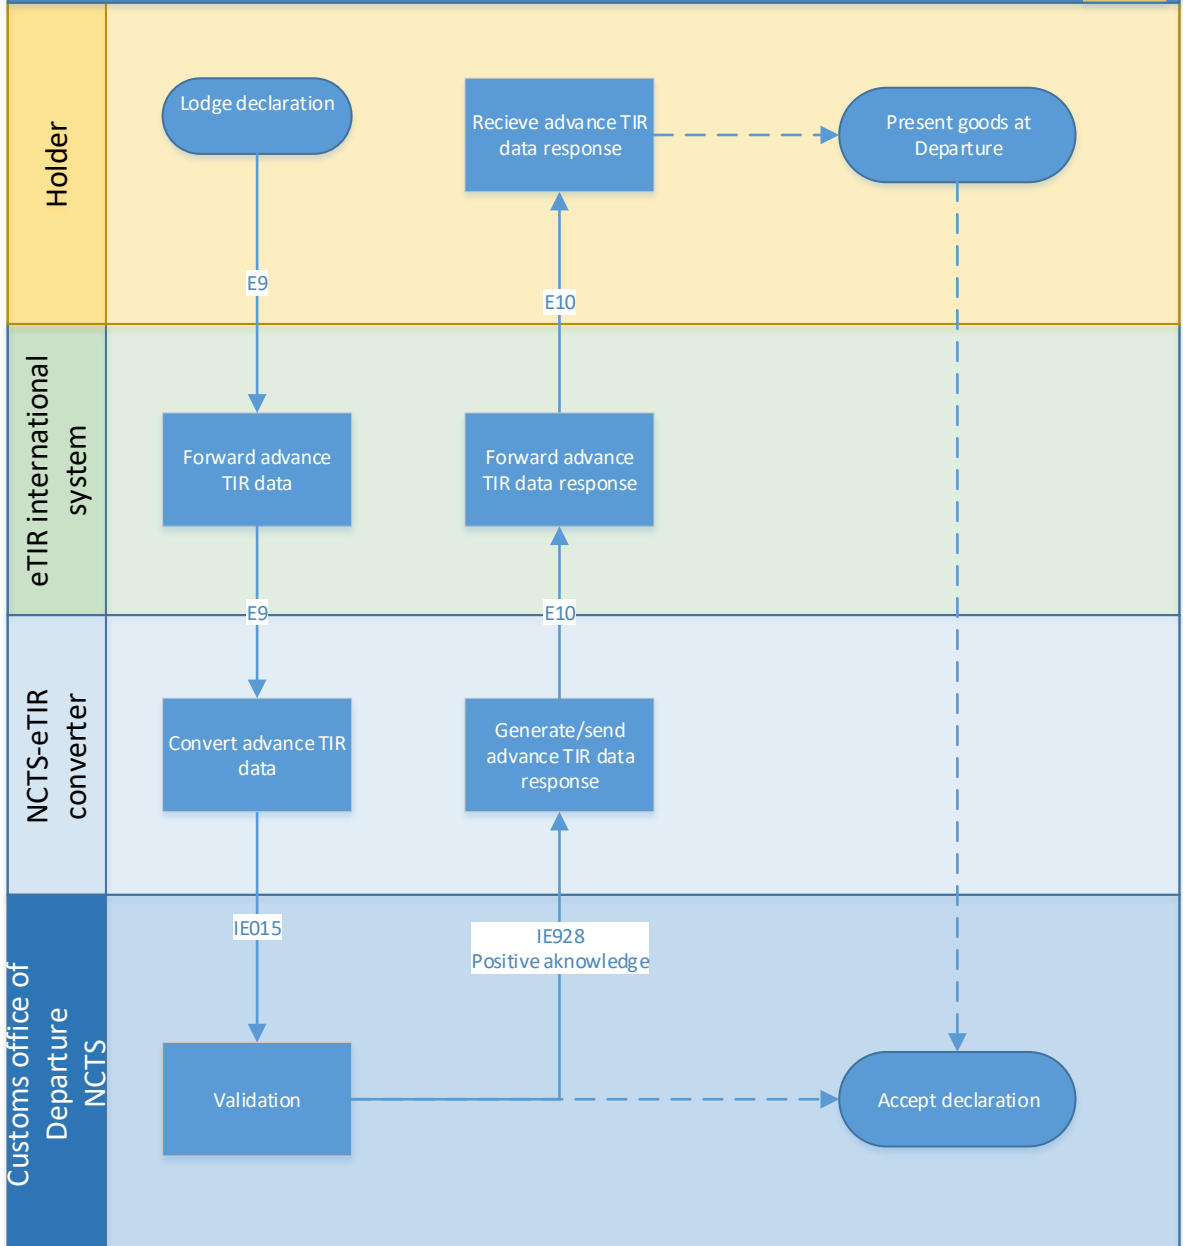

06-00 GR-ME-RS-HU Main Process

06-01.1 Process Lodging declaration eTIR portal

06-01 Process Declaration acceptance

06-02 Process Query guarantee

06-03 Process Accept guarantee

06-10 Process Notify guarantee chain