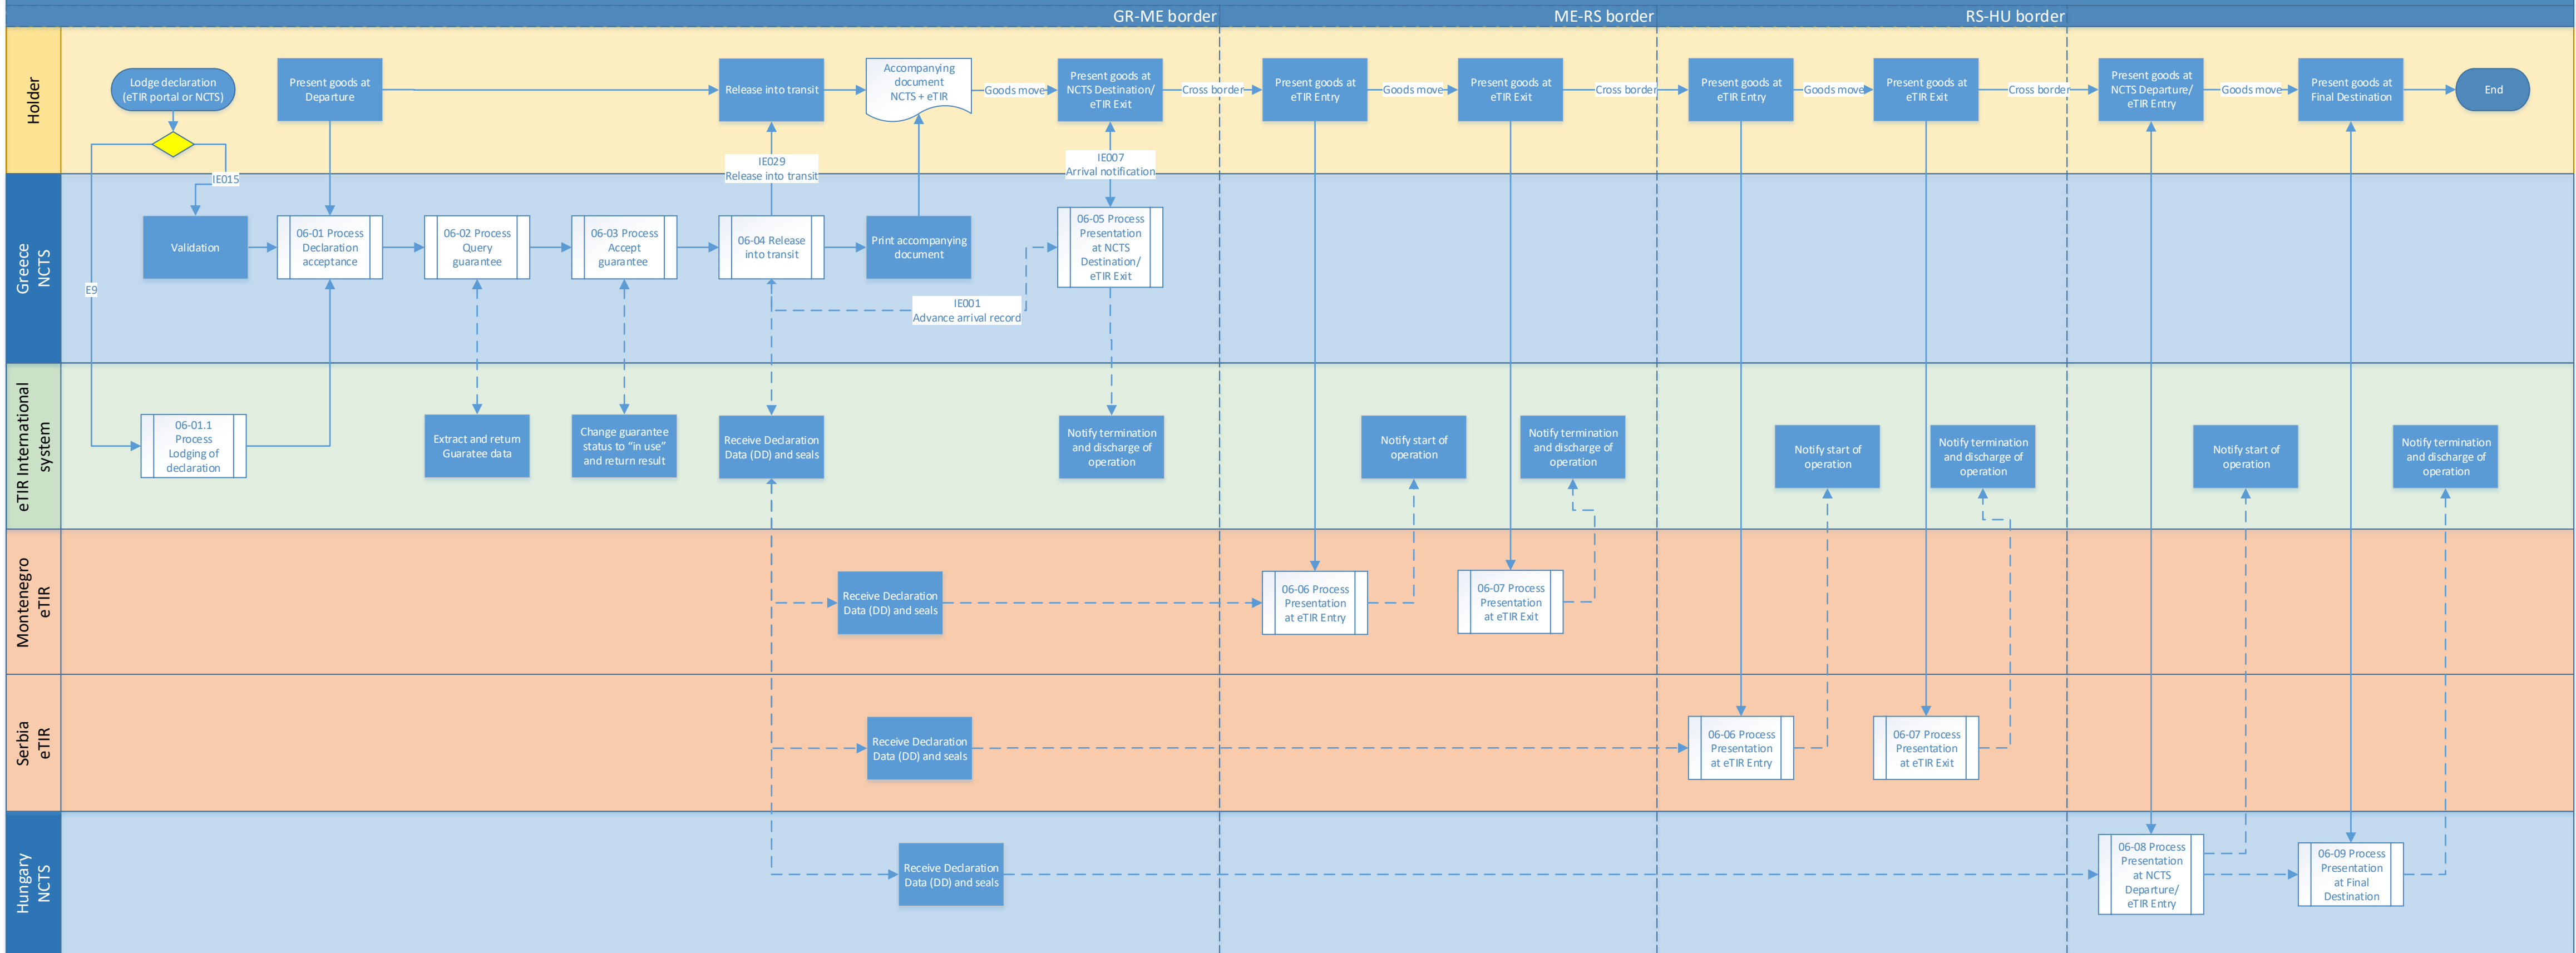

06-00 GR-ME-RS-HU Main Process

06-01.1 Process Lodging declaration eTIR portal

06-01 Process Declaration acceptance

06-02 Process Query guarantee

06-03 Process Accept guarantee

06-10 Process Notify guarantee chain