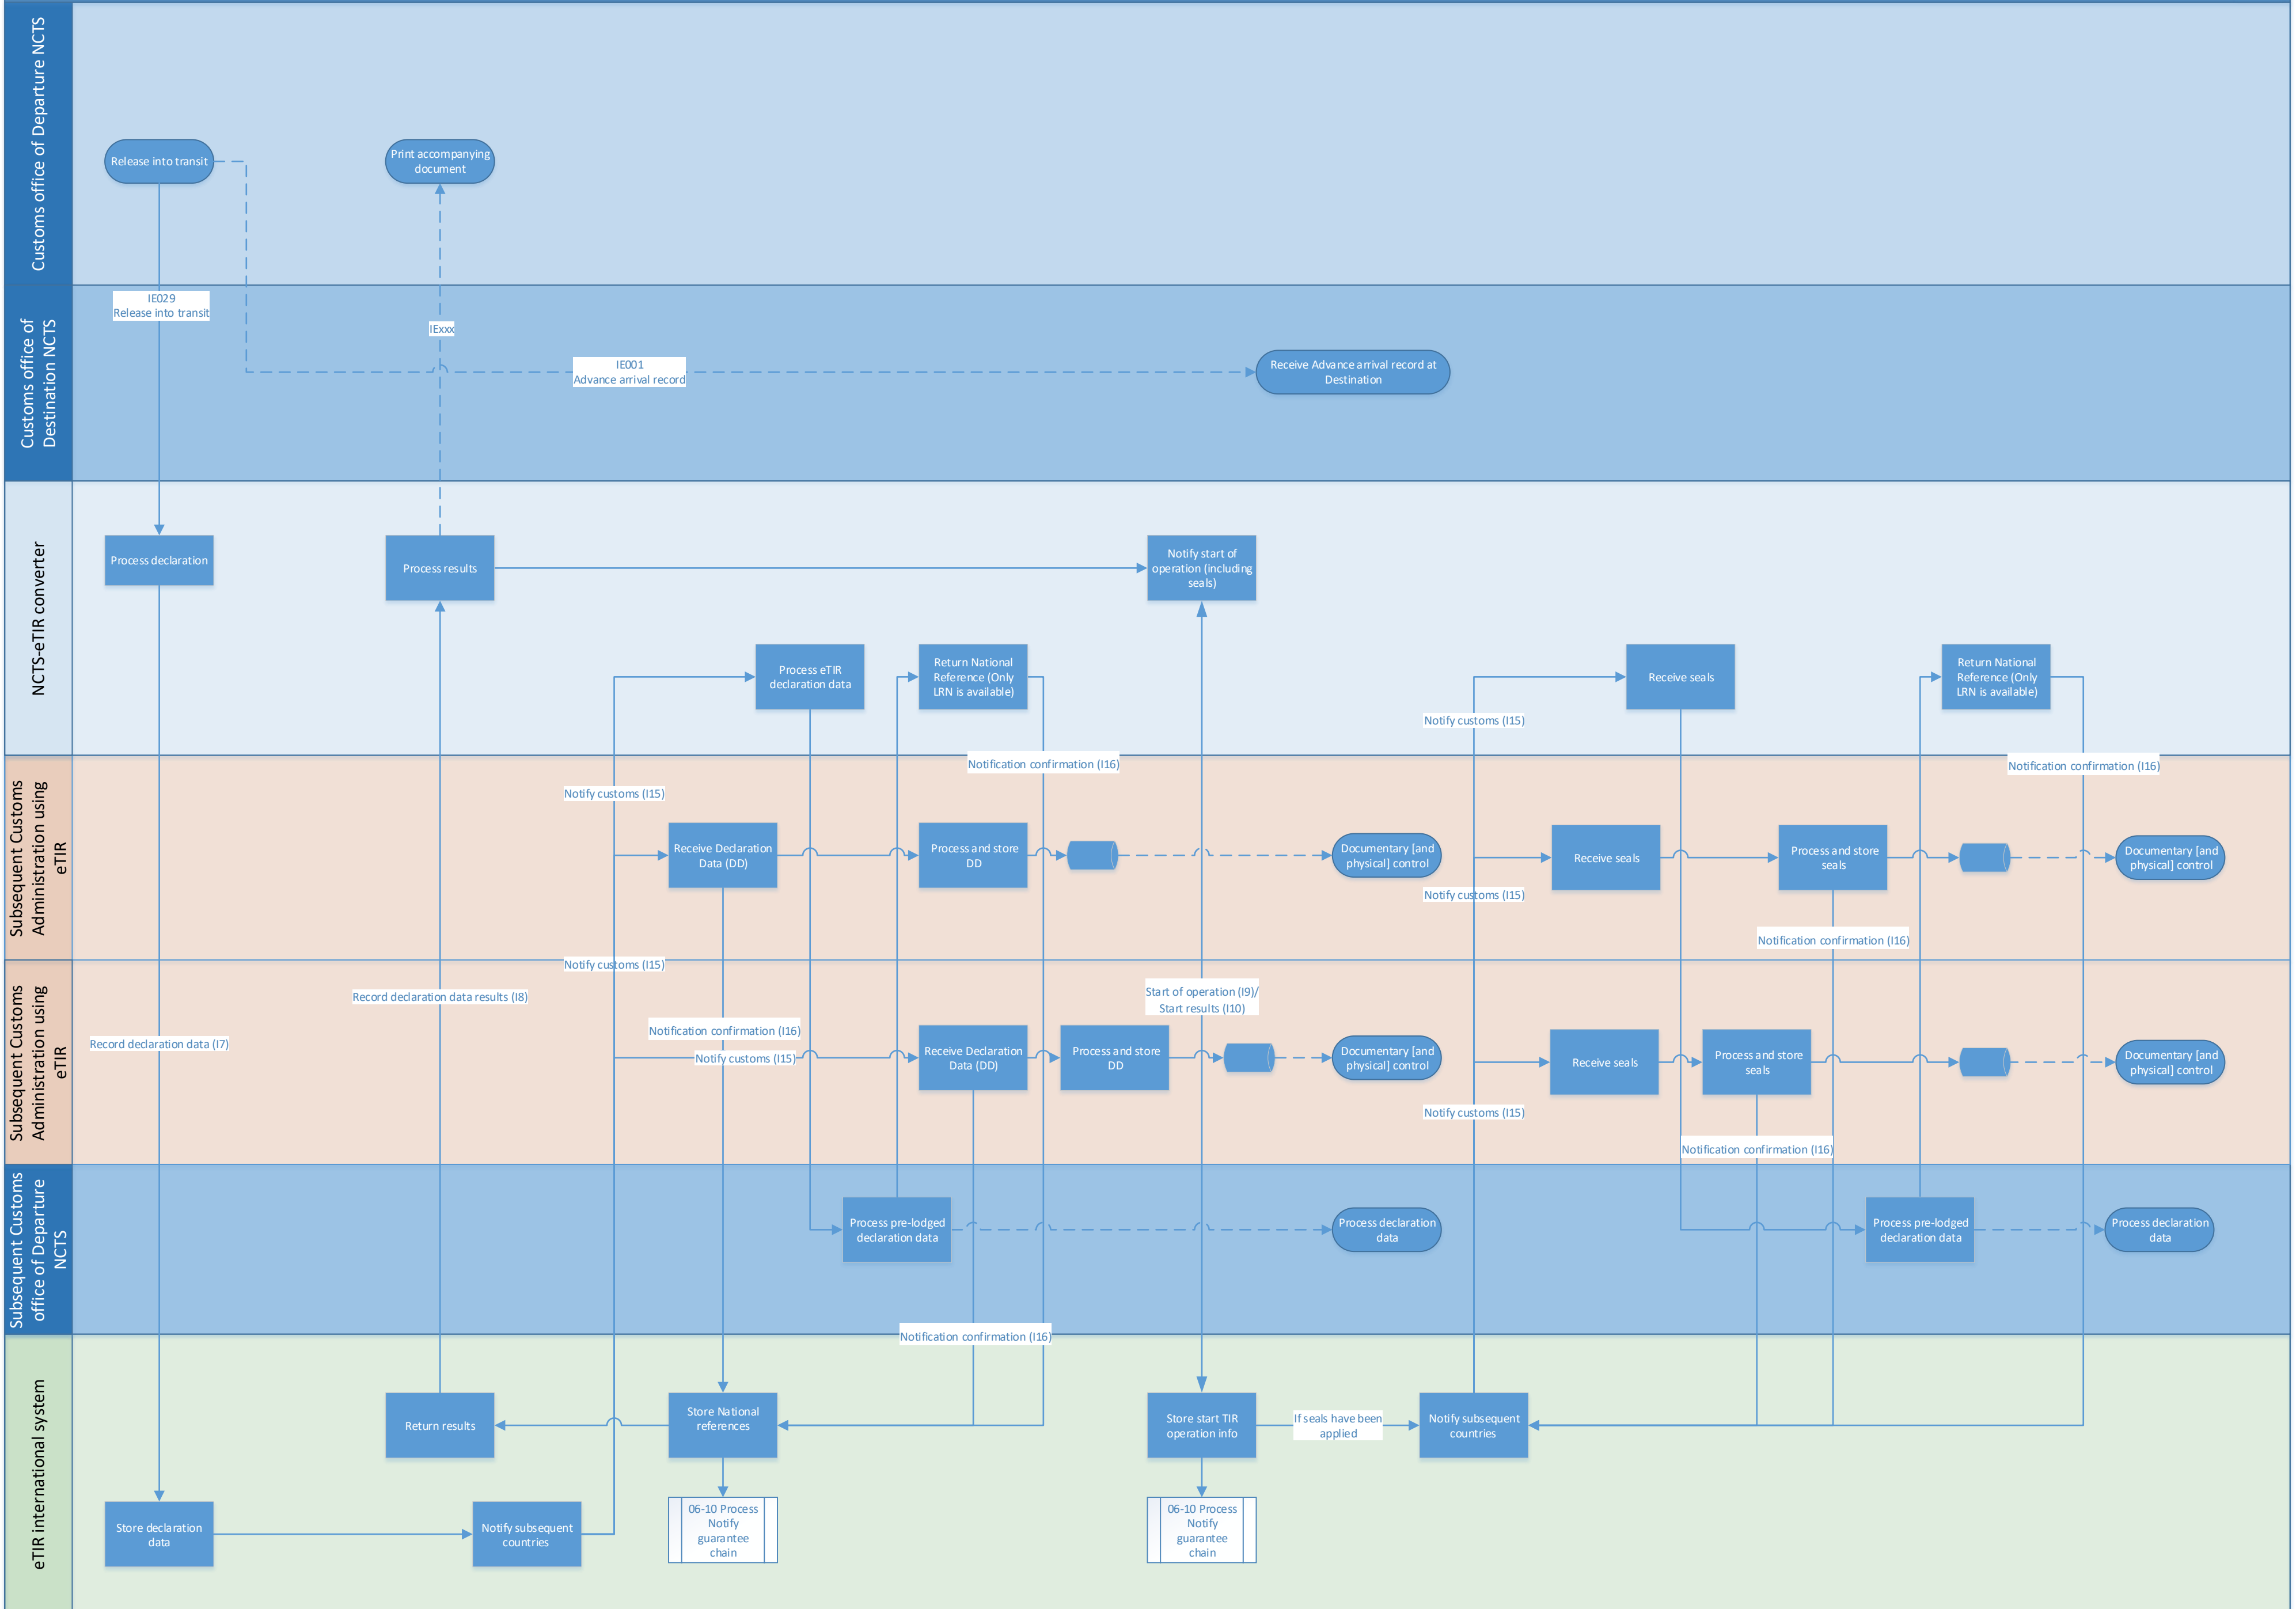

06-00 GR-ME-RS-HU Main Process

06-01.1 Process Lodging declaration eTIR portal

06-01 Process Declaration acceptance

06-02 Process Query guarantee

06-03 Process Accept guarantee

06-10 Process Notify guarantee chain