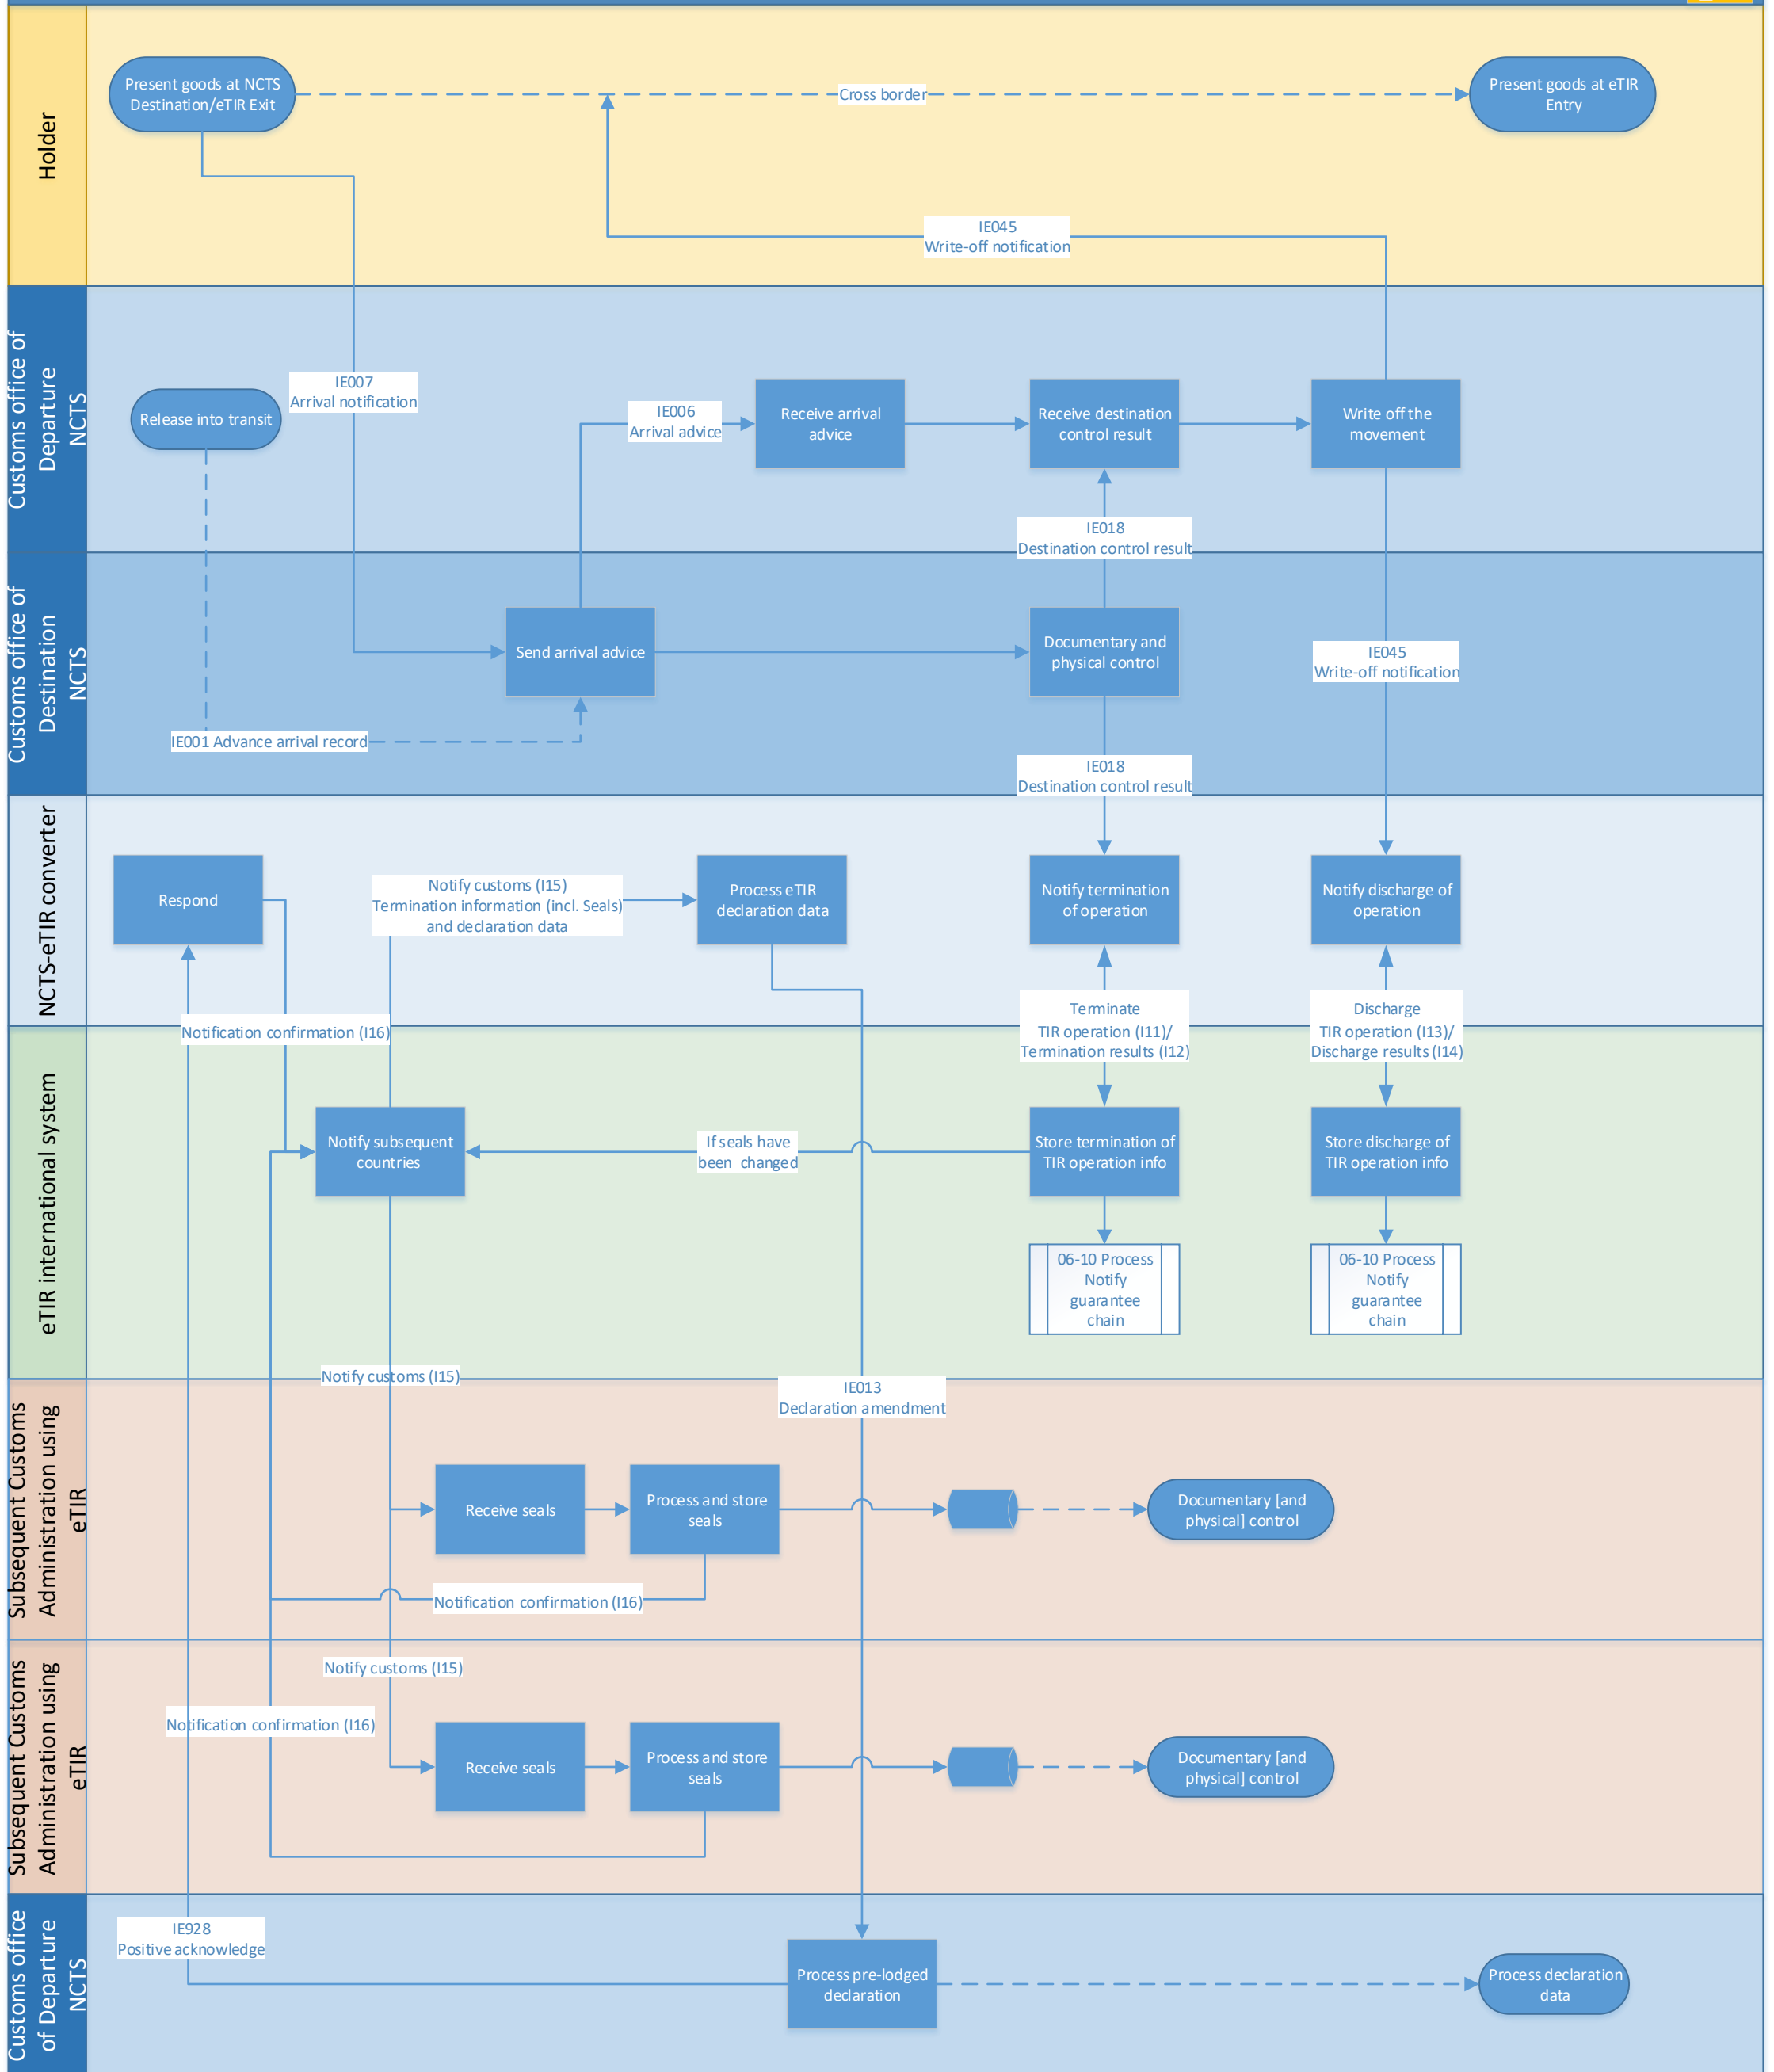

06-00 GR-ME-RS-HU Main Process

06-01.1 Process Lodging declaration eTIR portal

06-01 Process Declaration acceptance

06-02 Process Query guarantee

06-03 Process Accept guarantee

06-10 Process Notify guarantee chain