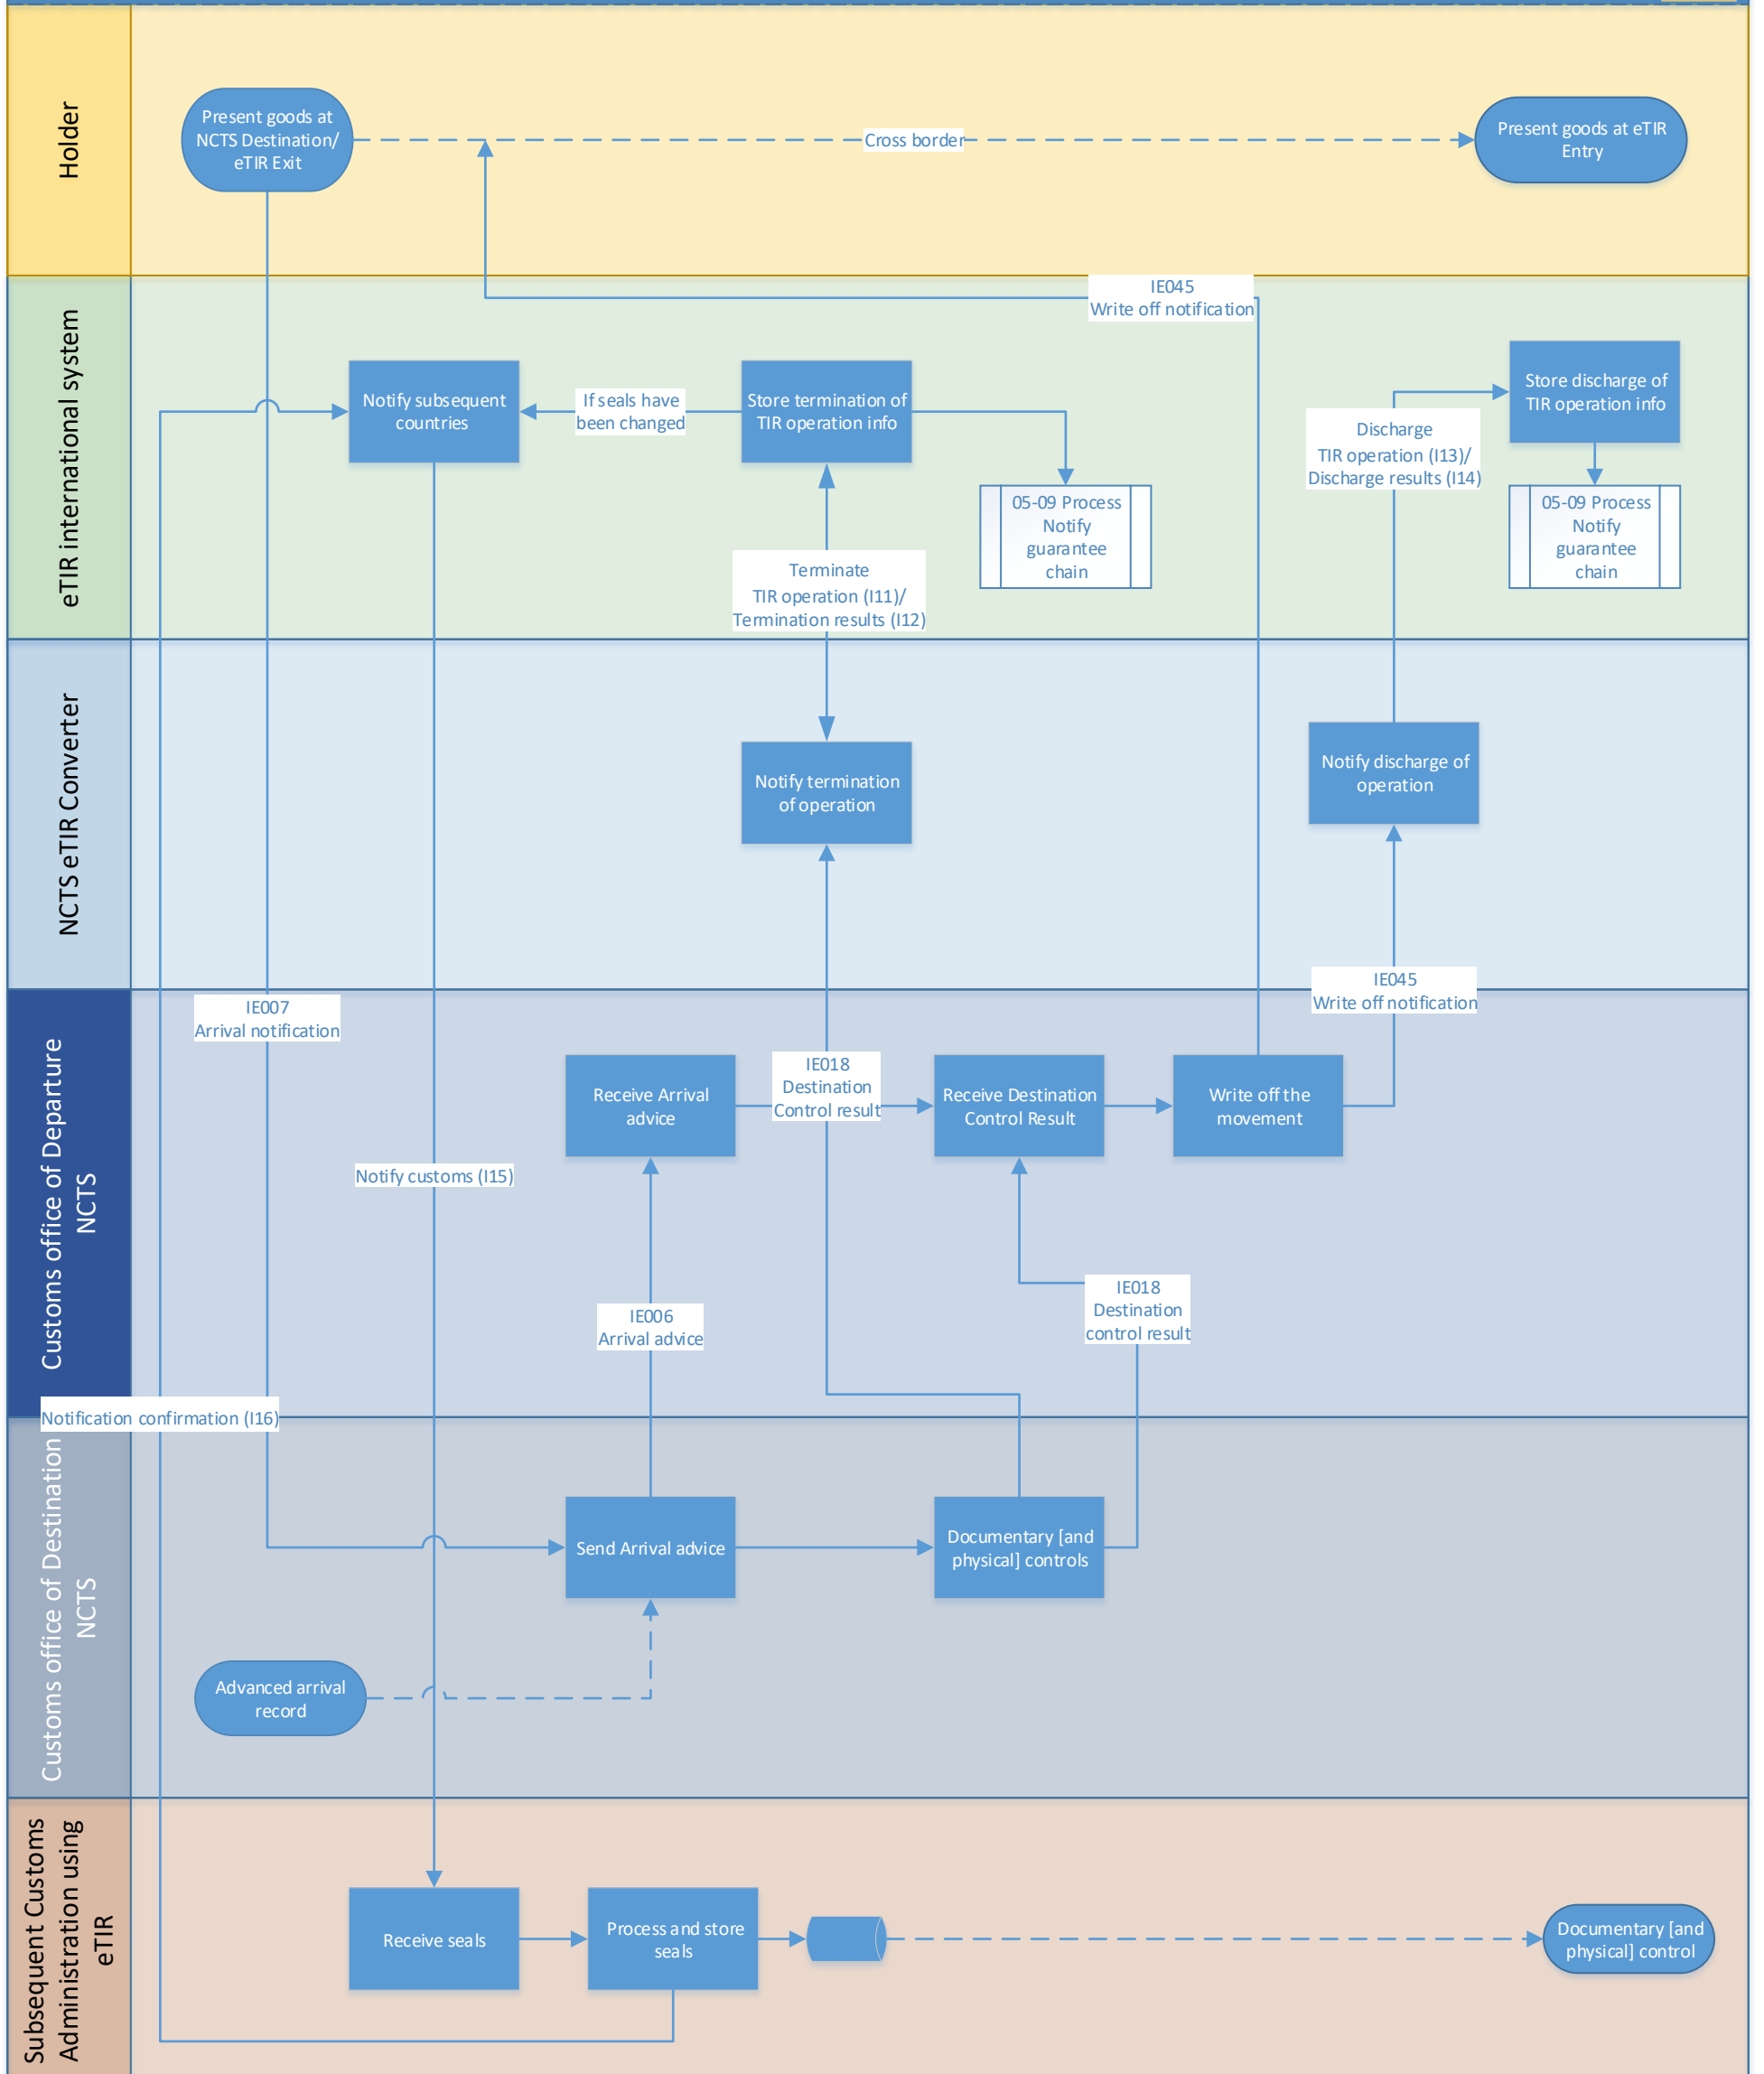

05-00 BY-LT-RU(Kaliningrad) Main process

05-01 Process Accept guarantee

05-07 Process Presentation at eTIR Entry

05-08 Process Presentation at Final Destination

05-09 Process Notify guarantee chain