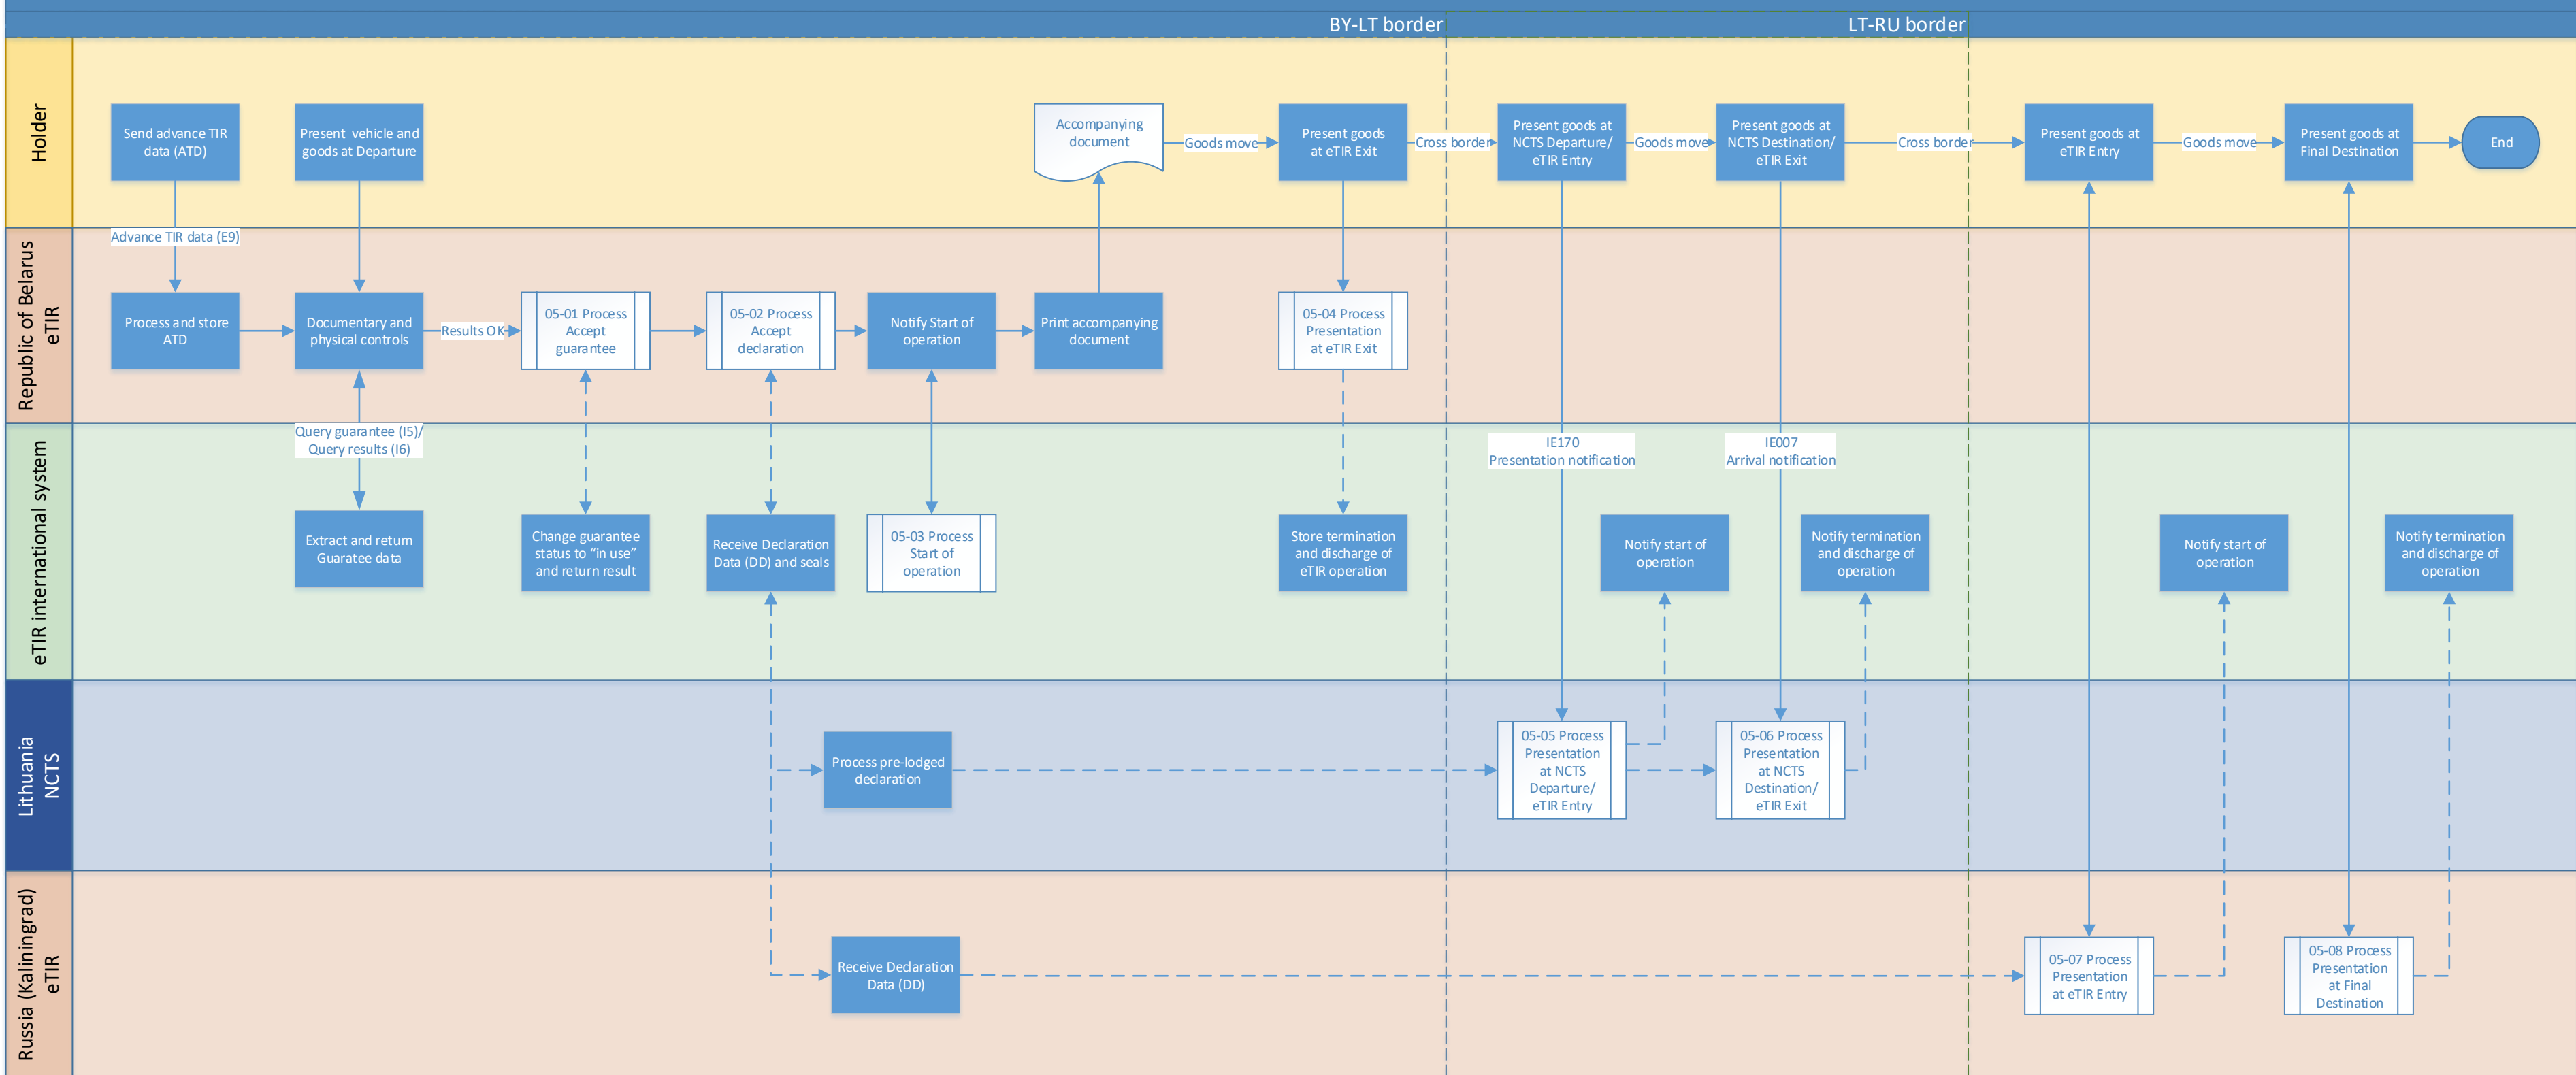

05-00 BY-LT-RU(Kaliningrad) Main process

05-01 Process Accept guarantee

05-07 Process Presentation at eTIR Entry

05-08 Process Presentation at Final Destination

05-09 Process Notify guarantee chain