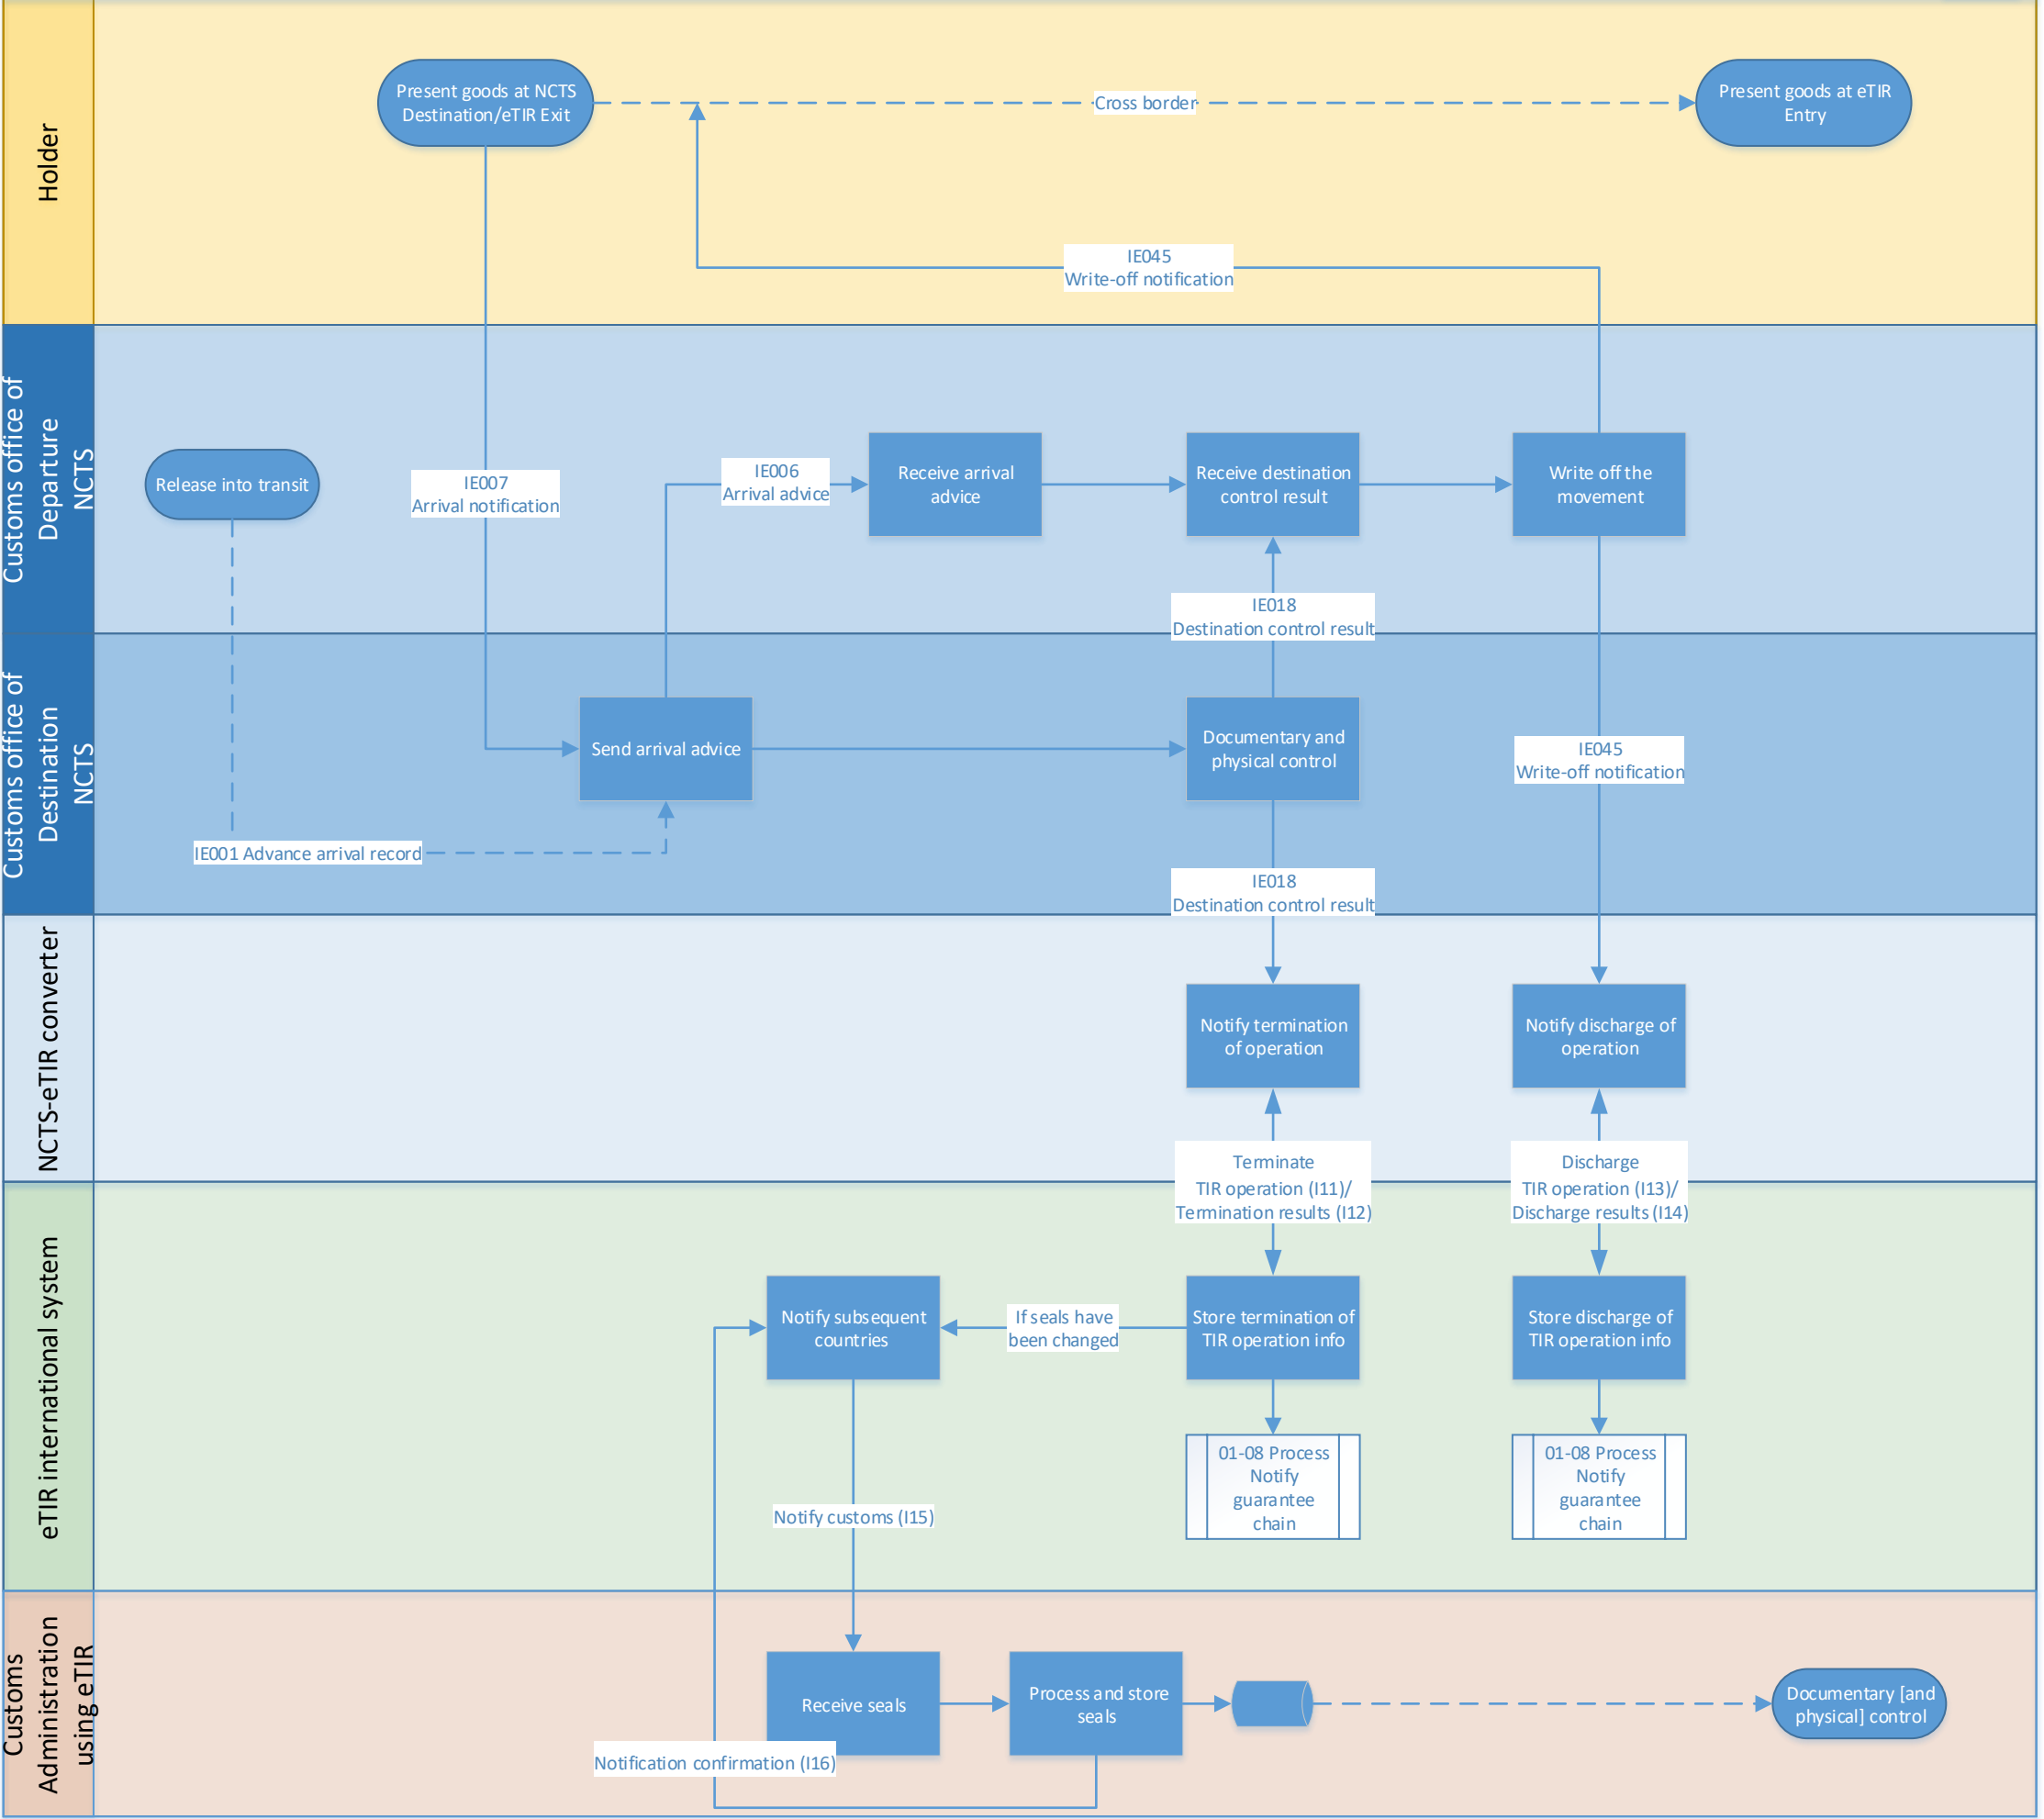

02-00 DE-PL-BY Main Process

02-01.1 Process Lodging declaration eTIR portal

02-01 Process Declaration acceptance

02-02 Process Query guarantee

02-03 Process Accept guarantee

02-06 Process Presentation at eTIR Entry

02-07 Process Presentation at Final Destination

01-08 Process Notify guarantee chain