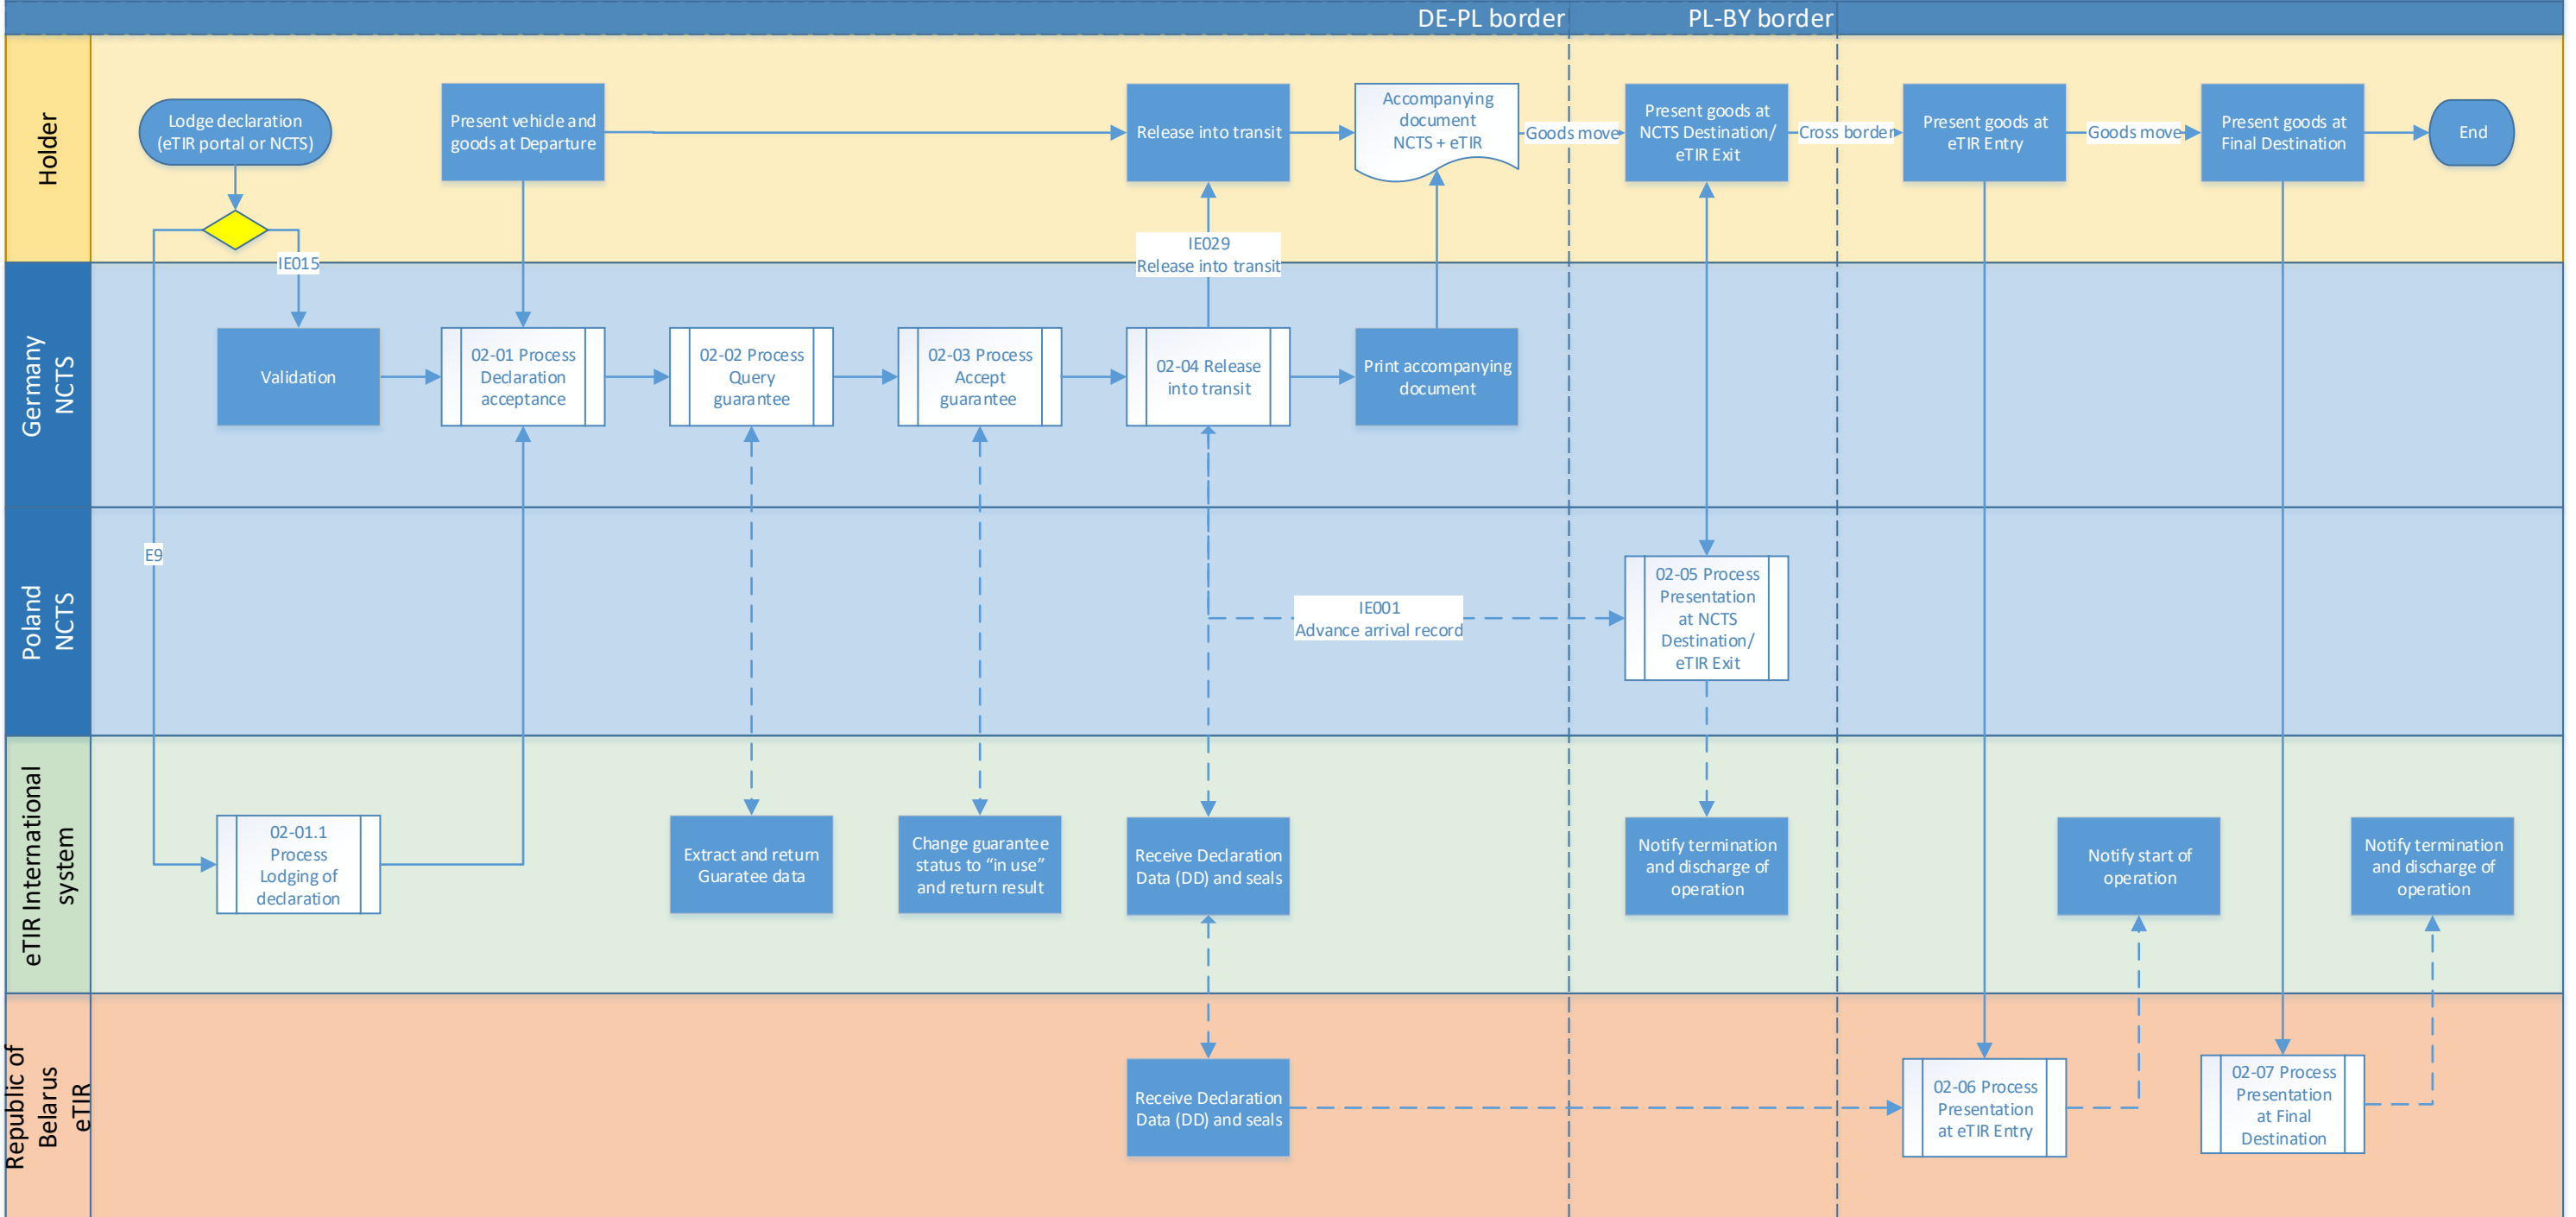

02-00 DE-PL-BY Main Process

02-01.1 Process Lodging declaration eTIR portal

02-01 Process Declaration acceptance

02-02 Process Query guarantee

02-03 Process Accept guarantee

02-06 Process Presentation at eTIR Entry

02-07 Process Presentation at Final Destination

01-08 Process Notify guarantee chain