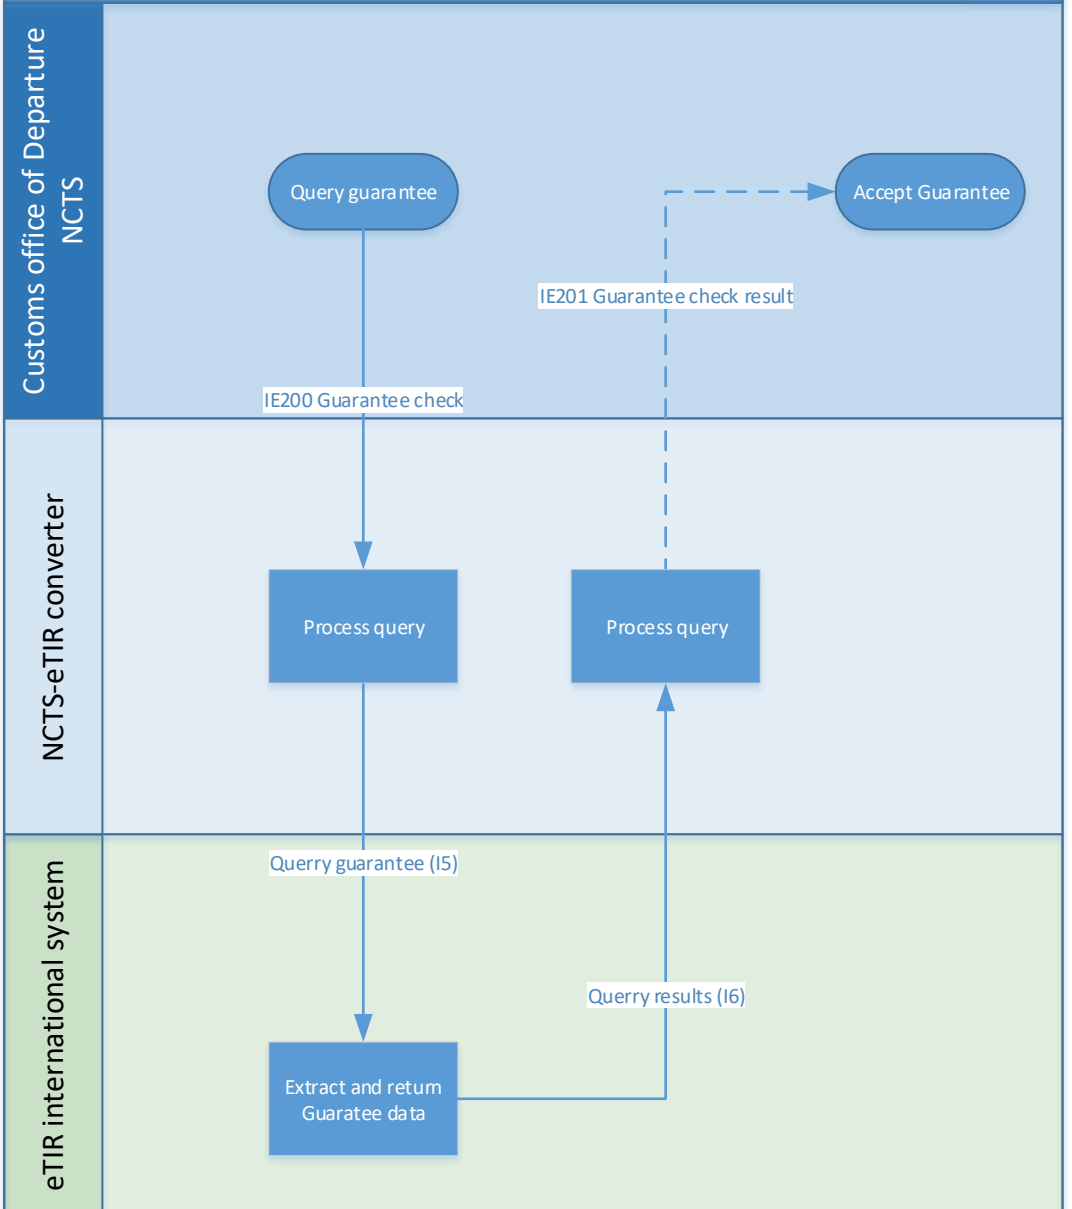

02-00 DE-PL-BY Main Process

02-01.1 Process Lodging declaration eTIR portal

02-01 Process Declaration acceptance

02-02 Process Query guarantee

02-03 Process Accept guarantee

02-06 Process Presentation at eTIR Entry

02-07 Process Presentation at Final Destination

01-08 Process Notify guarantee chain