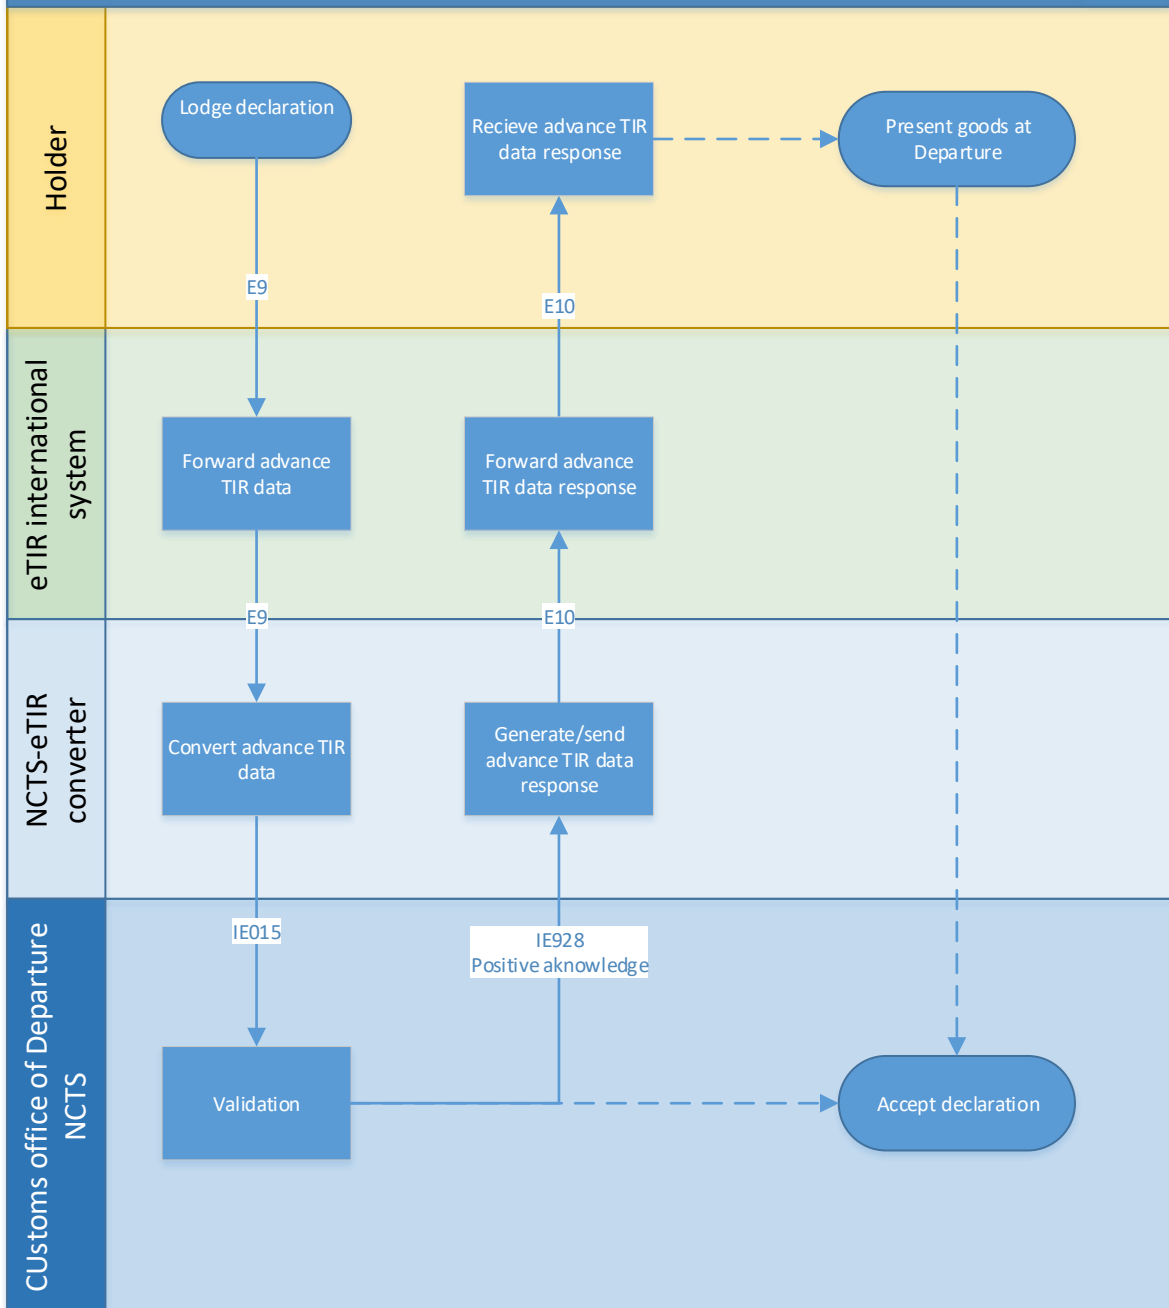

02-00 DE-PL-BY Main Process

02-01.1 Process Lodging declaration eTIR portal

02-01 Process Declaration acceptance

02-02 Process Query guarantee

02-03 Process Accept guarantee

02-06 Process Presentation at eTIR Entry

02-07 Process Presentation at Final Destination

01-08 Process Notify guarantee chain