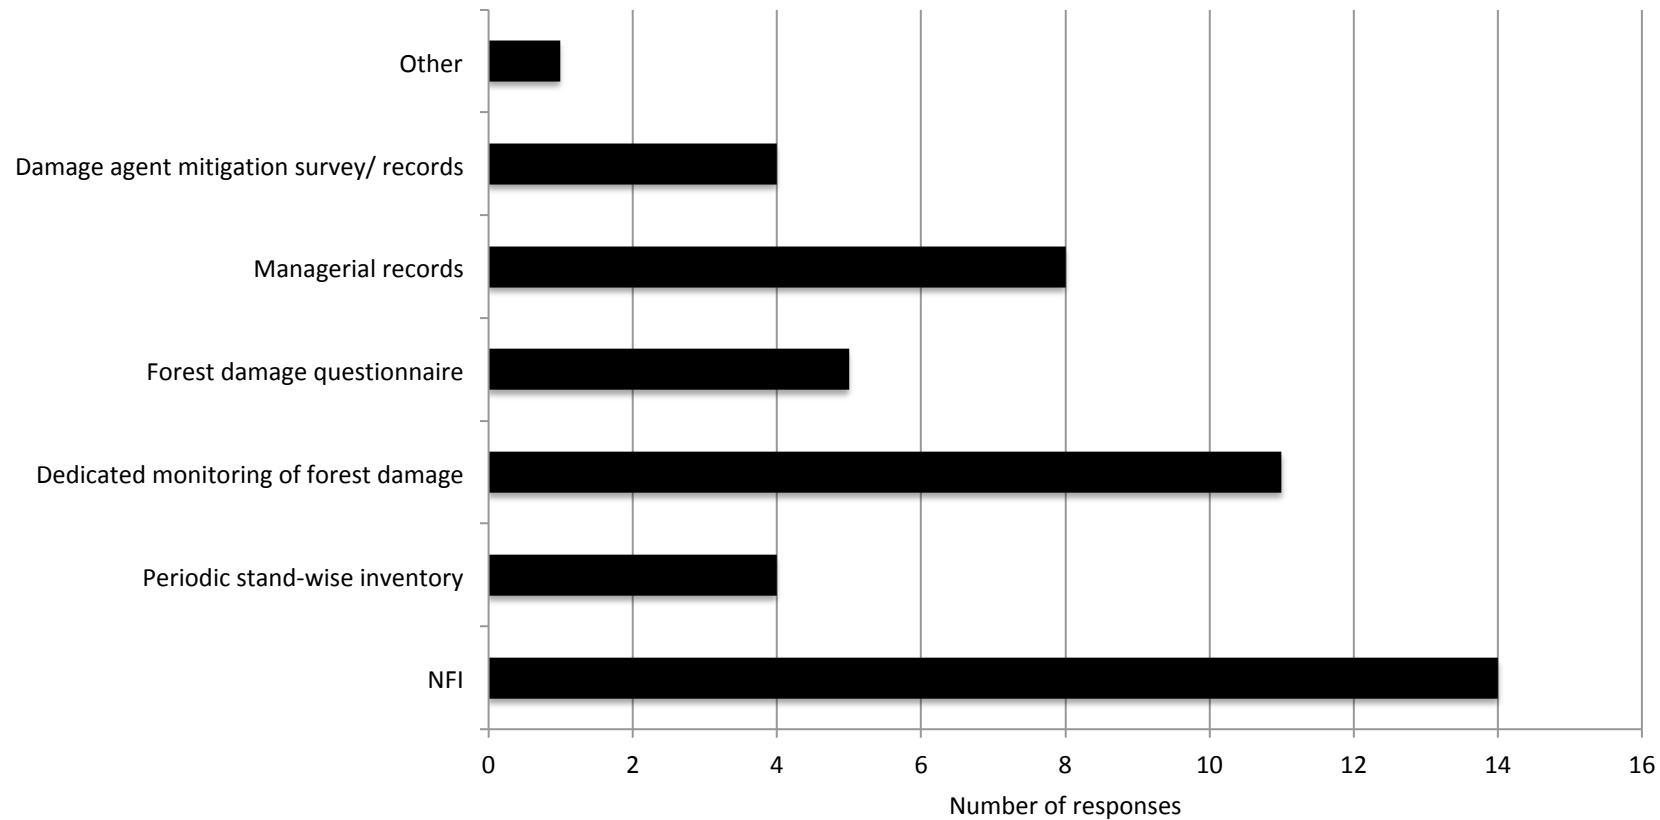

Assessment of forest damage/ disturbance in the UNECE region

Structure of the project on forest damage/disturbance assessment in the UNECE region

SOEF 2020: Forest area covered by reporting

SOEF 2020: Forest area covered by reporting

Data collection systems used by responding countries

Source: UNECE/FAO ToS on SFM, survey 2019/2020