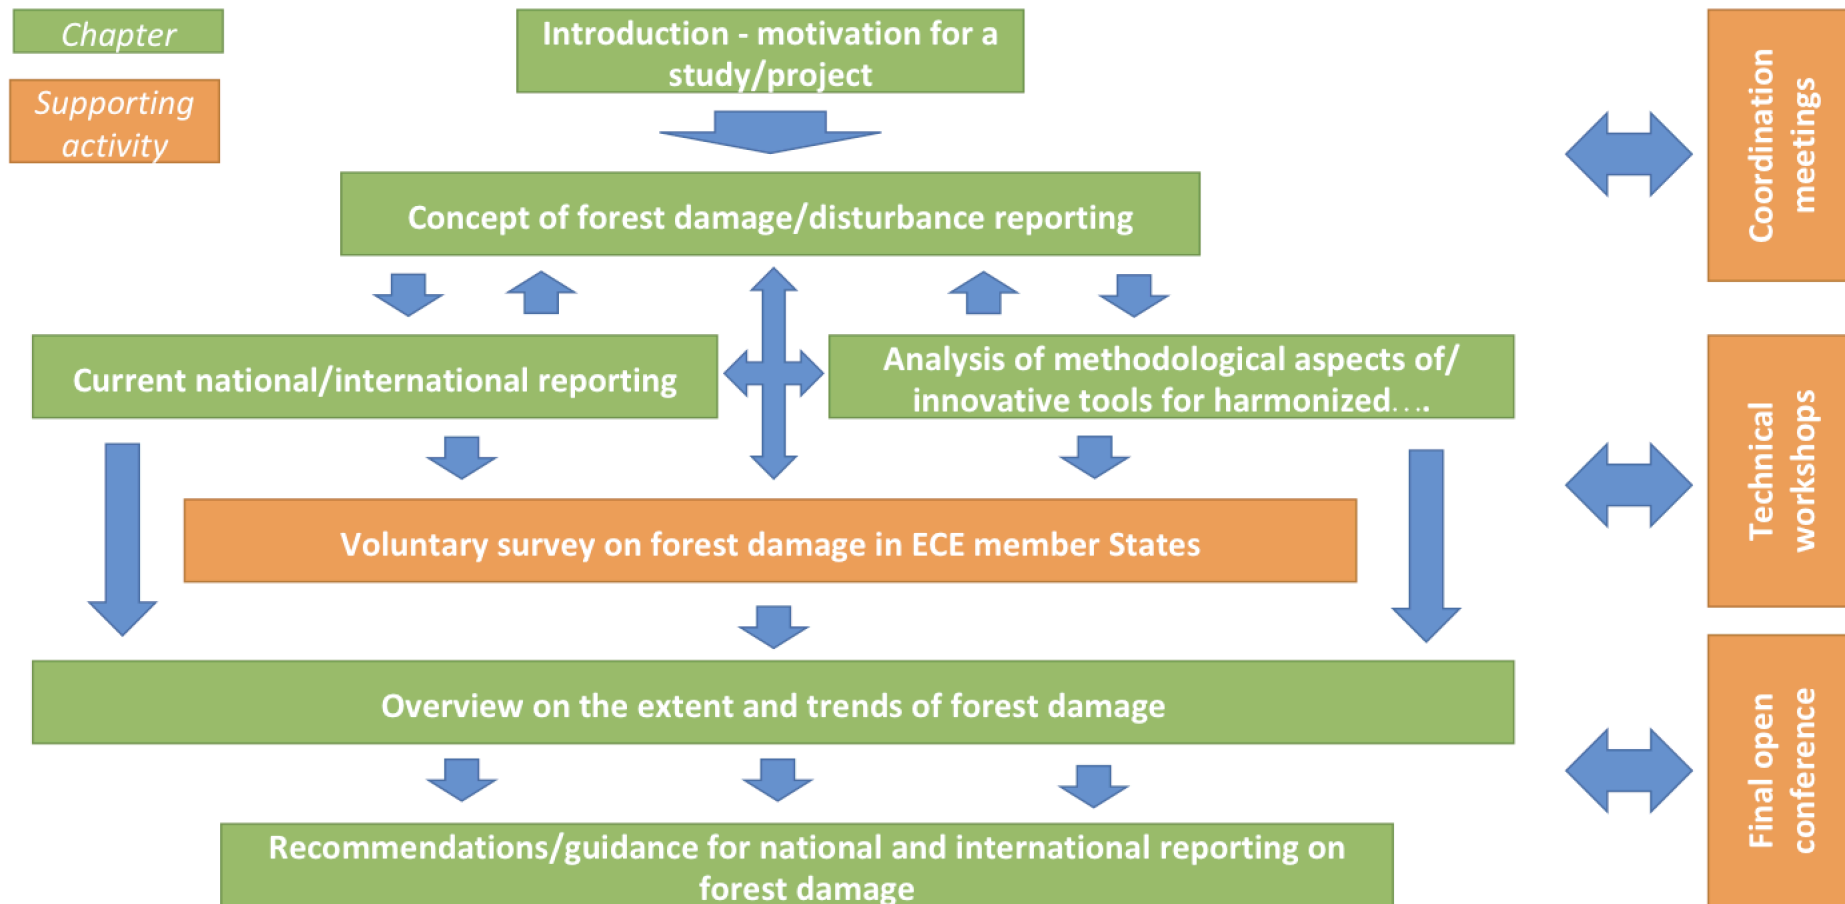

Assessment of forest damage/ disturbance in the UNECE region

Structure of the project on forest damage/disturbance assessment in the UNECE region

SOEF 2020: Forest area covered by reporting

SOEF 2020: Forest area covered by reporting

Data collection systems used by responding countries

Source: UNECE/FAO ToS on SFM, survey 2019/2020