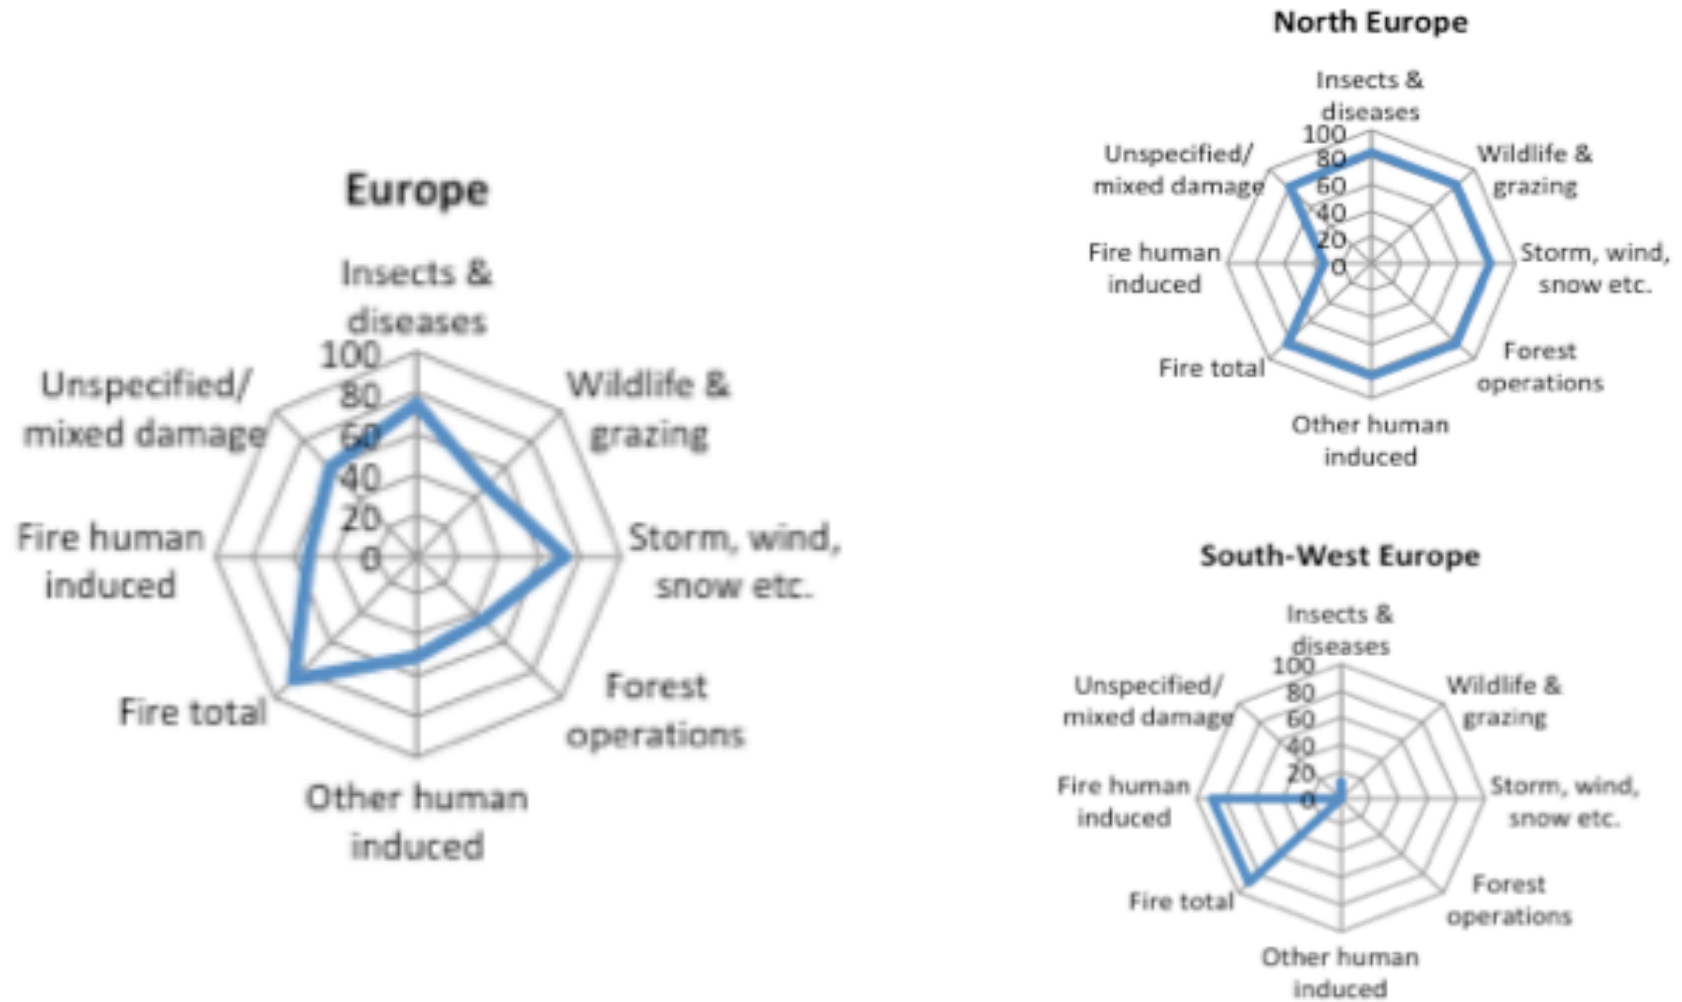

Assessment of forest damage/ disturbance in the UNECE region

Structure of the project on forest damage/disturbance assessment in the UNECE region

SOEF 2020: Forest area covered by reporting

SOEF 2020: Forest area covered by reporting