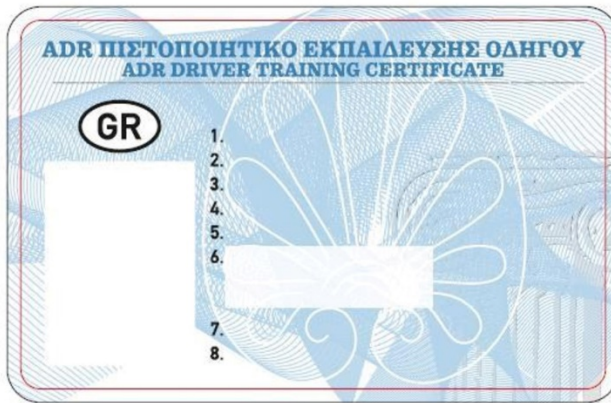

Greece

Models of ADR driver training certificates -

Certificates issued since 24 June 2019.

Certificates issued before 24 June 2019.

Recto:

Verso:

Information on security features

See next page.

EXPLANATORY NOTES

The new Hellenic ADR driver training certificate complies with the requirements of 8.2.2.8.3. of ADR.

In particular, each ADR certificate contains or incorporates security characteristics, that is :