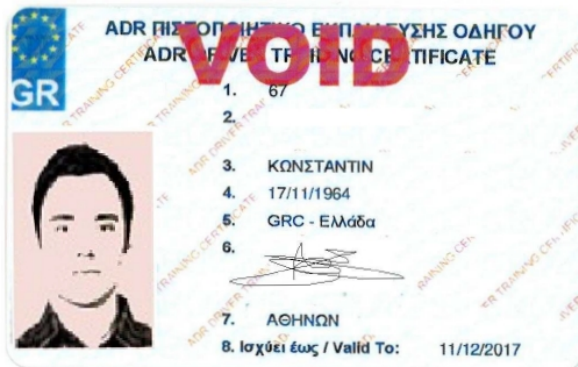

Greece

Models of ADR driver training certificates -

Certificates issued since 24 June 2019.

Certificates issued before 24 June 2019.

Recto:

Verso:

Information on security features

See next page.

EXPLANATORY NOTES

The new Hellenic ADR driver training certificate complies with the requirements of 8.2.2.8.3. of ADR.

In particular, each ADR certificate contains or incorporates security characteristics, that is :