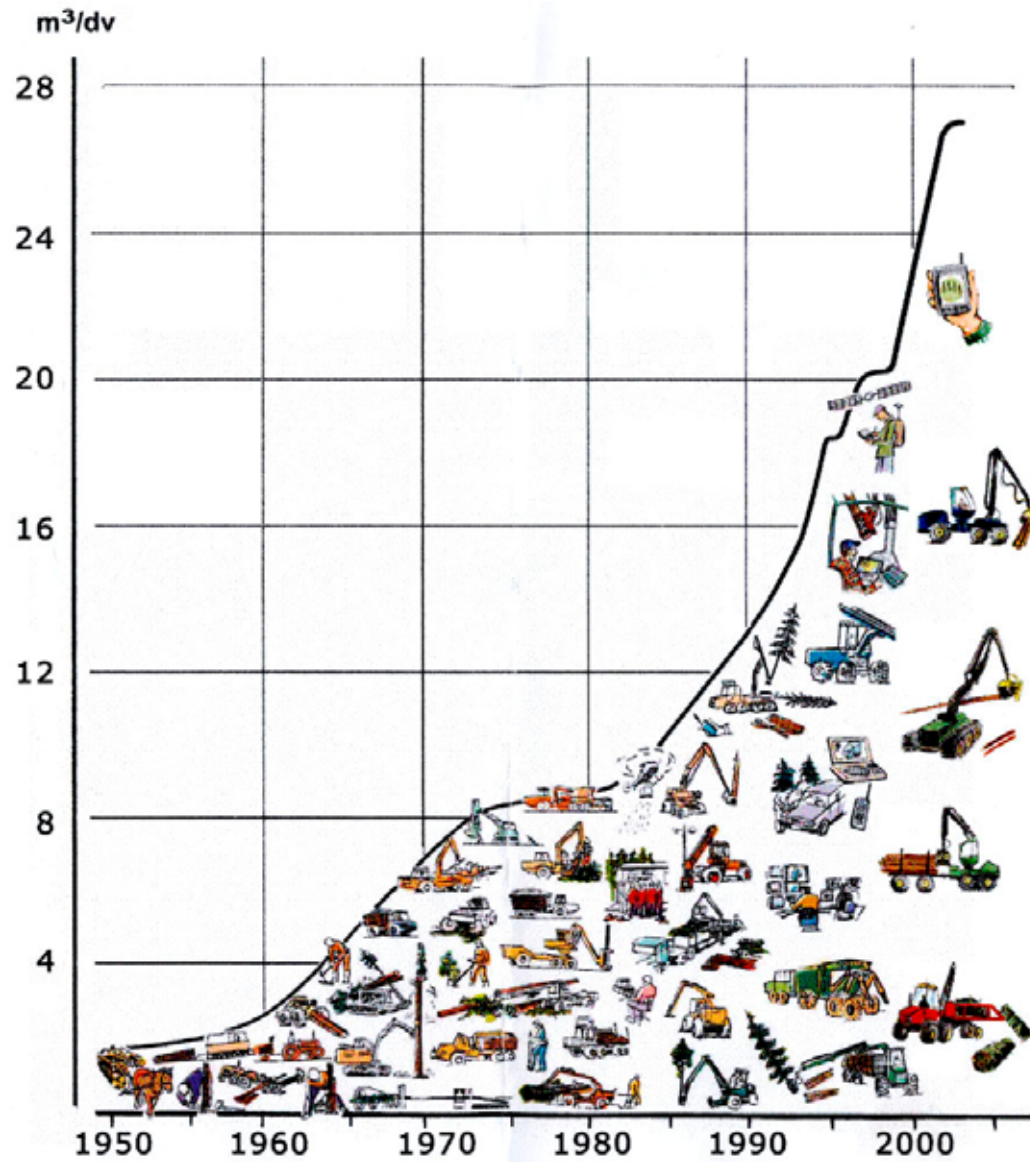

Forest Ownership in Sweden

□ Other public ■ State ■ Company ■ Family

Operations in 30 forestry districts within 3 regions

The typical forestry district

- 1,150 members
- 70,000 hectares of productive forest land
- Acquired volume: 250,000 - 300,000 m³fub
- 5-7 staff

Södra wood supply chain (TWh)

Forest management plan

IT, GPS

IT, GPS

Growth larger than cutting in southern Sweden

Combined Heat and power plants (CHP)

Cellulose ethanol

Black liquor gasification

Biomass gasification

?

Use of wood

**Primary
forest fuel**

+ 3 TWh

A photograph of a dense forest with tall, thin trees and a mossy forest floor. The text "+ 25-40%" is overlaid in the center in a large, bold, yellow font.

+ 25-40%

Today's forest land

- Improved silviculture
- Improved plant material
- Fertilizing
- Ditch cleaning
- More effective nature and landscape preservation

Afforestation

- Afforestation of 130 000 – 160 000 ha bare land
- Afforestation of 100 000 ha arable land with fast growing broad leaves