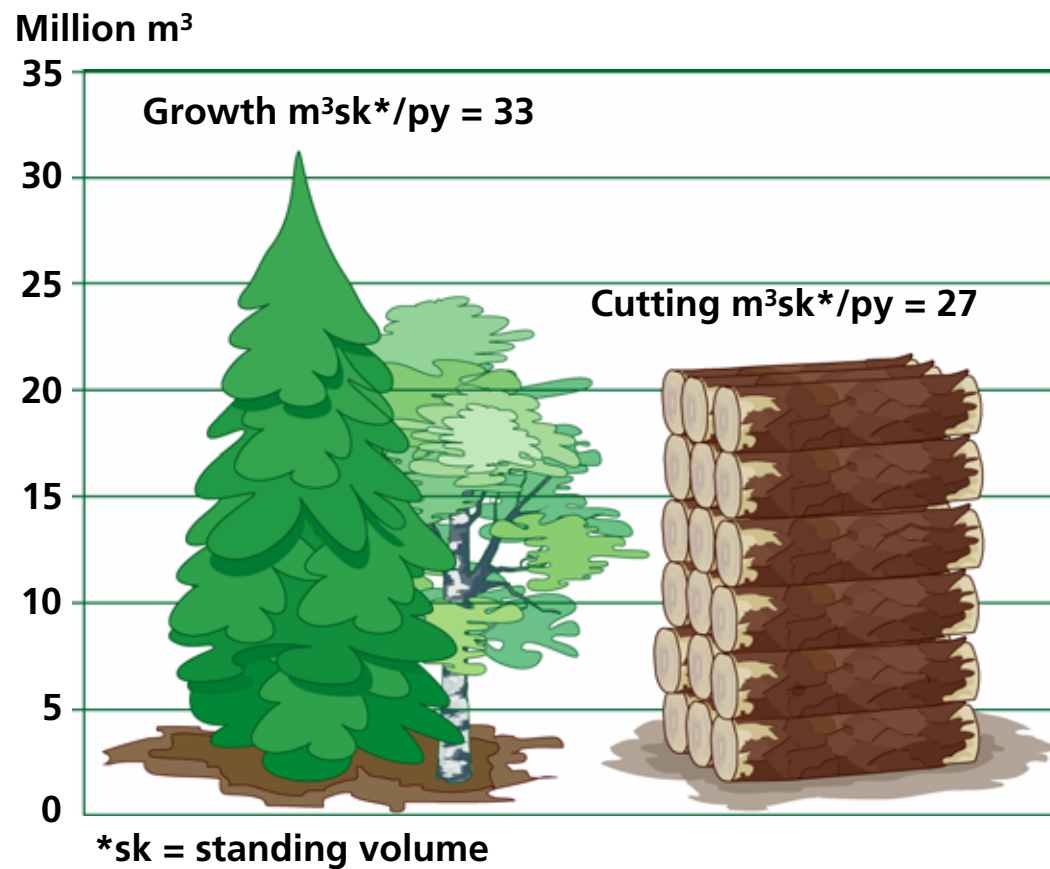

Forest Ownership in Sweden

□ Other public ■ State ■ Company ■ Family

Operations in 30 forestry districts within 3 regions

The typical forestry district

- 1,150 members
- 70,000 hectares of productive forest land
- Acquired volume: 250,000 - 300,000 m³fub
- 5-7 staff

Södra wood supply chain (TWh)

Forest management plan

IT, GPS

IT, GPS

Growth larger than cutting in southern Sweden

Combined Heat and power plants (CHP)

Cellulose ethanol

Black liquor gasification