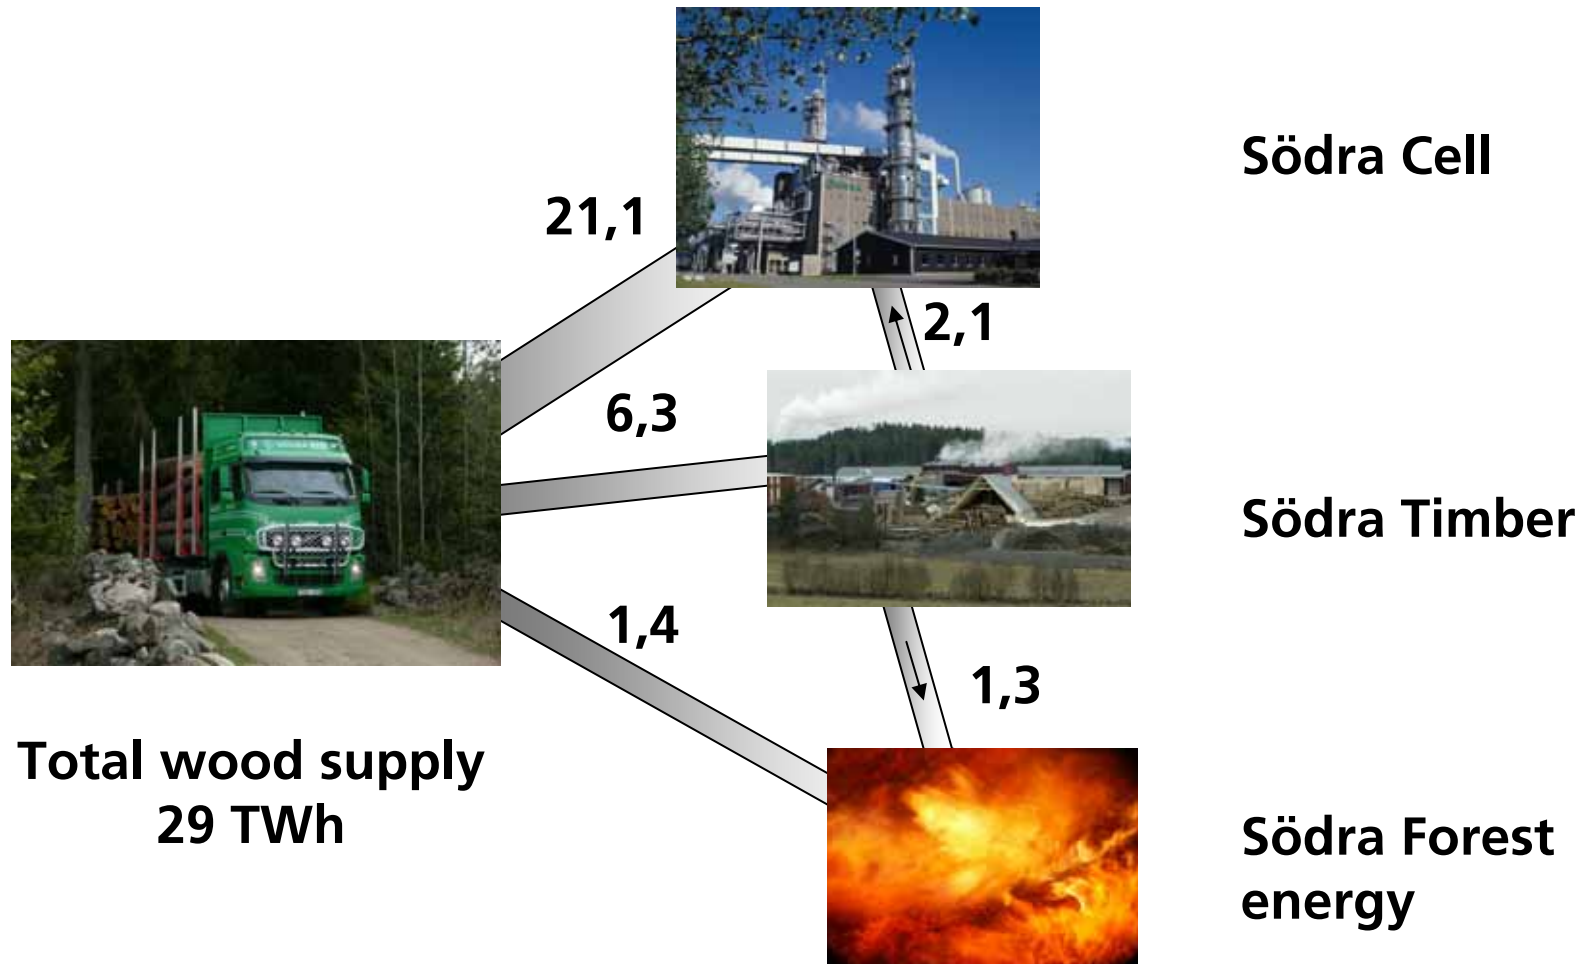

Wood Supply Chain in Södra, today and tomorrow

Christer Segerstéen
vice president

Södra

- Owned by 50,000 forest owner
- 2.3 million hectar forest land
- Average holding 50 hectar

Industrial operations

- **Pulp mills:** Mönsterås, Mörrum, Värö, Tofte and Folla
- **Sawmills:** Kisa, Långasjö, Mönsterås, Orrefors, Ramkvilla, Traryd, Torsås, Unnefors and Värö
- **Interior wood production:** Grimslöv, Hedåker, Kallinge, Ronneby, Umeå, Våxtorp, Brumunddal, Dal, Drammen and Engesetdal
- **Pellets factory:** Mönsterås

Forest Ownership in Sweden

□ Other public ■ State ■ Company ■ Family

Operations in 30 forestry districts within 3 regions

The typical forestry district

- 1,150 members
- 70,000 hectares of productive forest land
- Acquired volume: 250,000 - 300,000 m³fub
- 5-7 staff

Södra wood supply chain (TWh)

Forest management plan

IT, GPS

IT, GPS

Growth larger than cutting in southern Sweden

Combined Heat and power plants (CHP)

Cellulose ethanol

Black liquor gasification