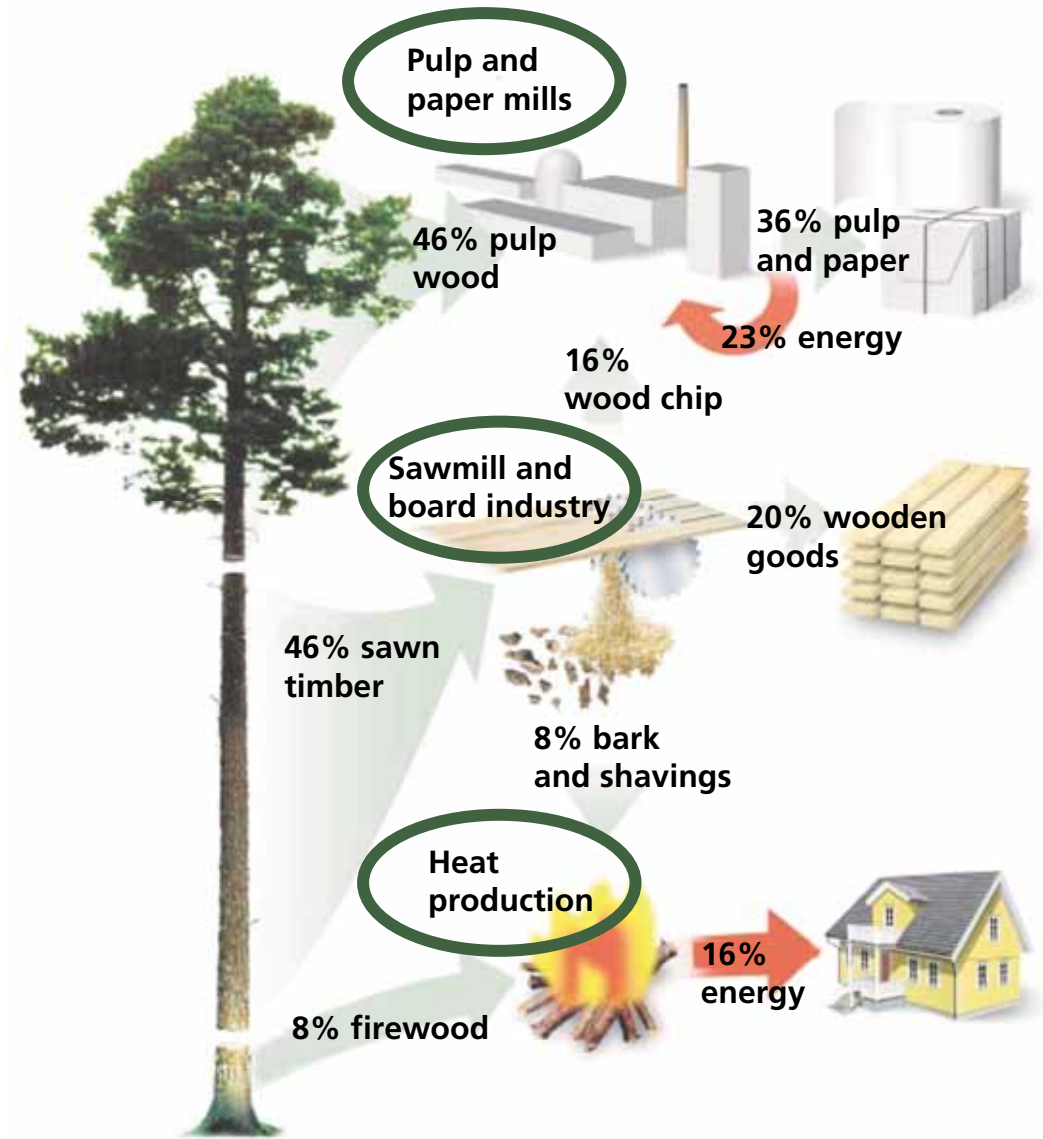

Södra wood supply chain (TWh)

Forest management plan

IT, GPS

IT, GPS

Growth larger than cutting in southern Sweden

Combined Heat and power plants (CHP)

Cellulose ethanol

Black liquor gasification

Biomass gasification

?

Use of wood

**Primary
forest fuel**

+ 3 TWh

A photograph of a dense forest with tall, thin trees and a mossy forest floor. The text "+ 25-40%" is overlaid in the center in a large, bold, yellow font.

+ 25-40%

Today's forest land

- Improved silviculture
- Improved plant material
- Fertilizing
- Ditch cleaning
- More effective nature and landscape preservation

Afforestation

- Afforestation of 130 000 – 160 000 ha bare land
- Afforestation of 100 000 ha arable land with fast growing broad leaves

Project support from the Rural Development program

The Swedish model!

- Productivity
- Improved silviculture
- Profitable

85 → 105 million m³

A photograph of a birch forest with the text "Thank you!" overlaid in orange. The trees have characteristic white bark with dark lenticels and peeling areas. The forest floor is covered in green grass and small plants. The background shows a dense canopy of green leaves.