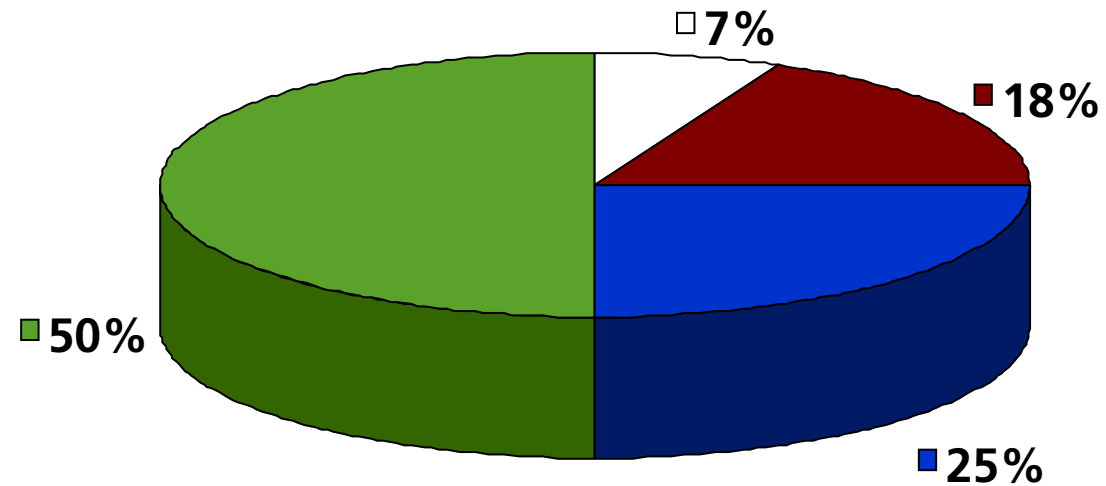

Wood Supply Chain in Södra, today and tomorrow

Christer Segerstéen
vice president

Södra

- Owned by 50,000 forest owner
- 2.3 million hectar forest land
- Average holding 50 hectar

Industrial operations

- **Pulp mills:** Mönsterås, Mörrum, Värö, Tofte and Folla
- **Sawmills:** Kisa, Långasjö, Mönsterås, Orrefors, Ramkvilla, Traryd, Torsås, Unnefors and Värö
- **Interior wood production:** Grimslöv, Hedåker, Kallinge, Ronneby, Umeå, Våxtorp, Brumunddal, Dal, Drammen and Engesetdal
- **Pellets factory:** Mönsterås

Forest Ownership in Sweden

□ Other public ■ State ■ Company ■ Family

Operations in 30 forestry districts within 3 regions

The typical forestry district

- 1,150 members
- 70,000 hectares of productive forest land
- Acquired volume: 250,000 - 300,000 m³fub
- 5-7 staff