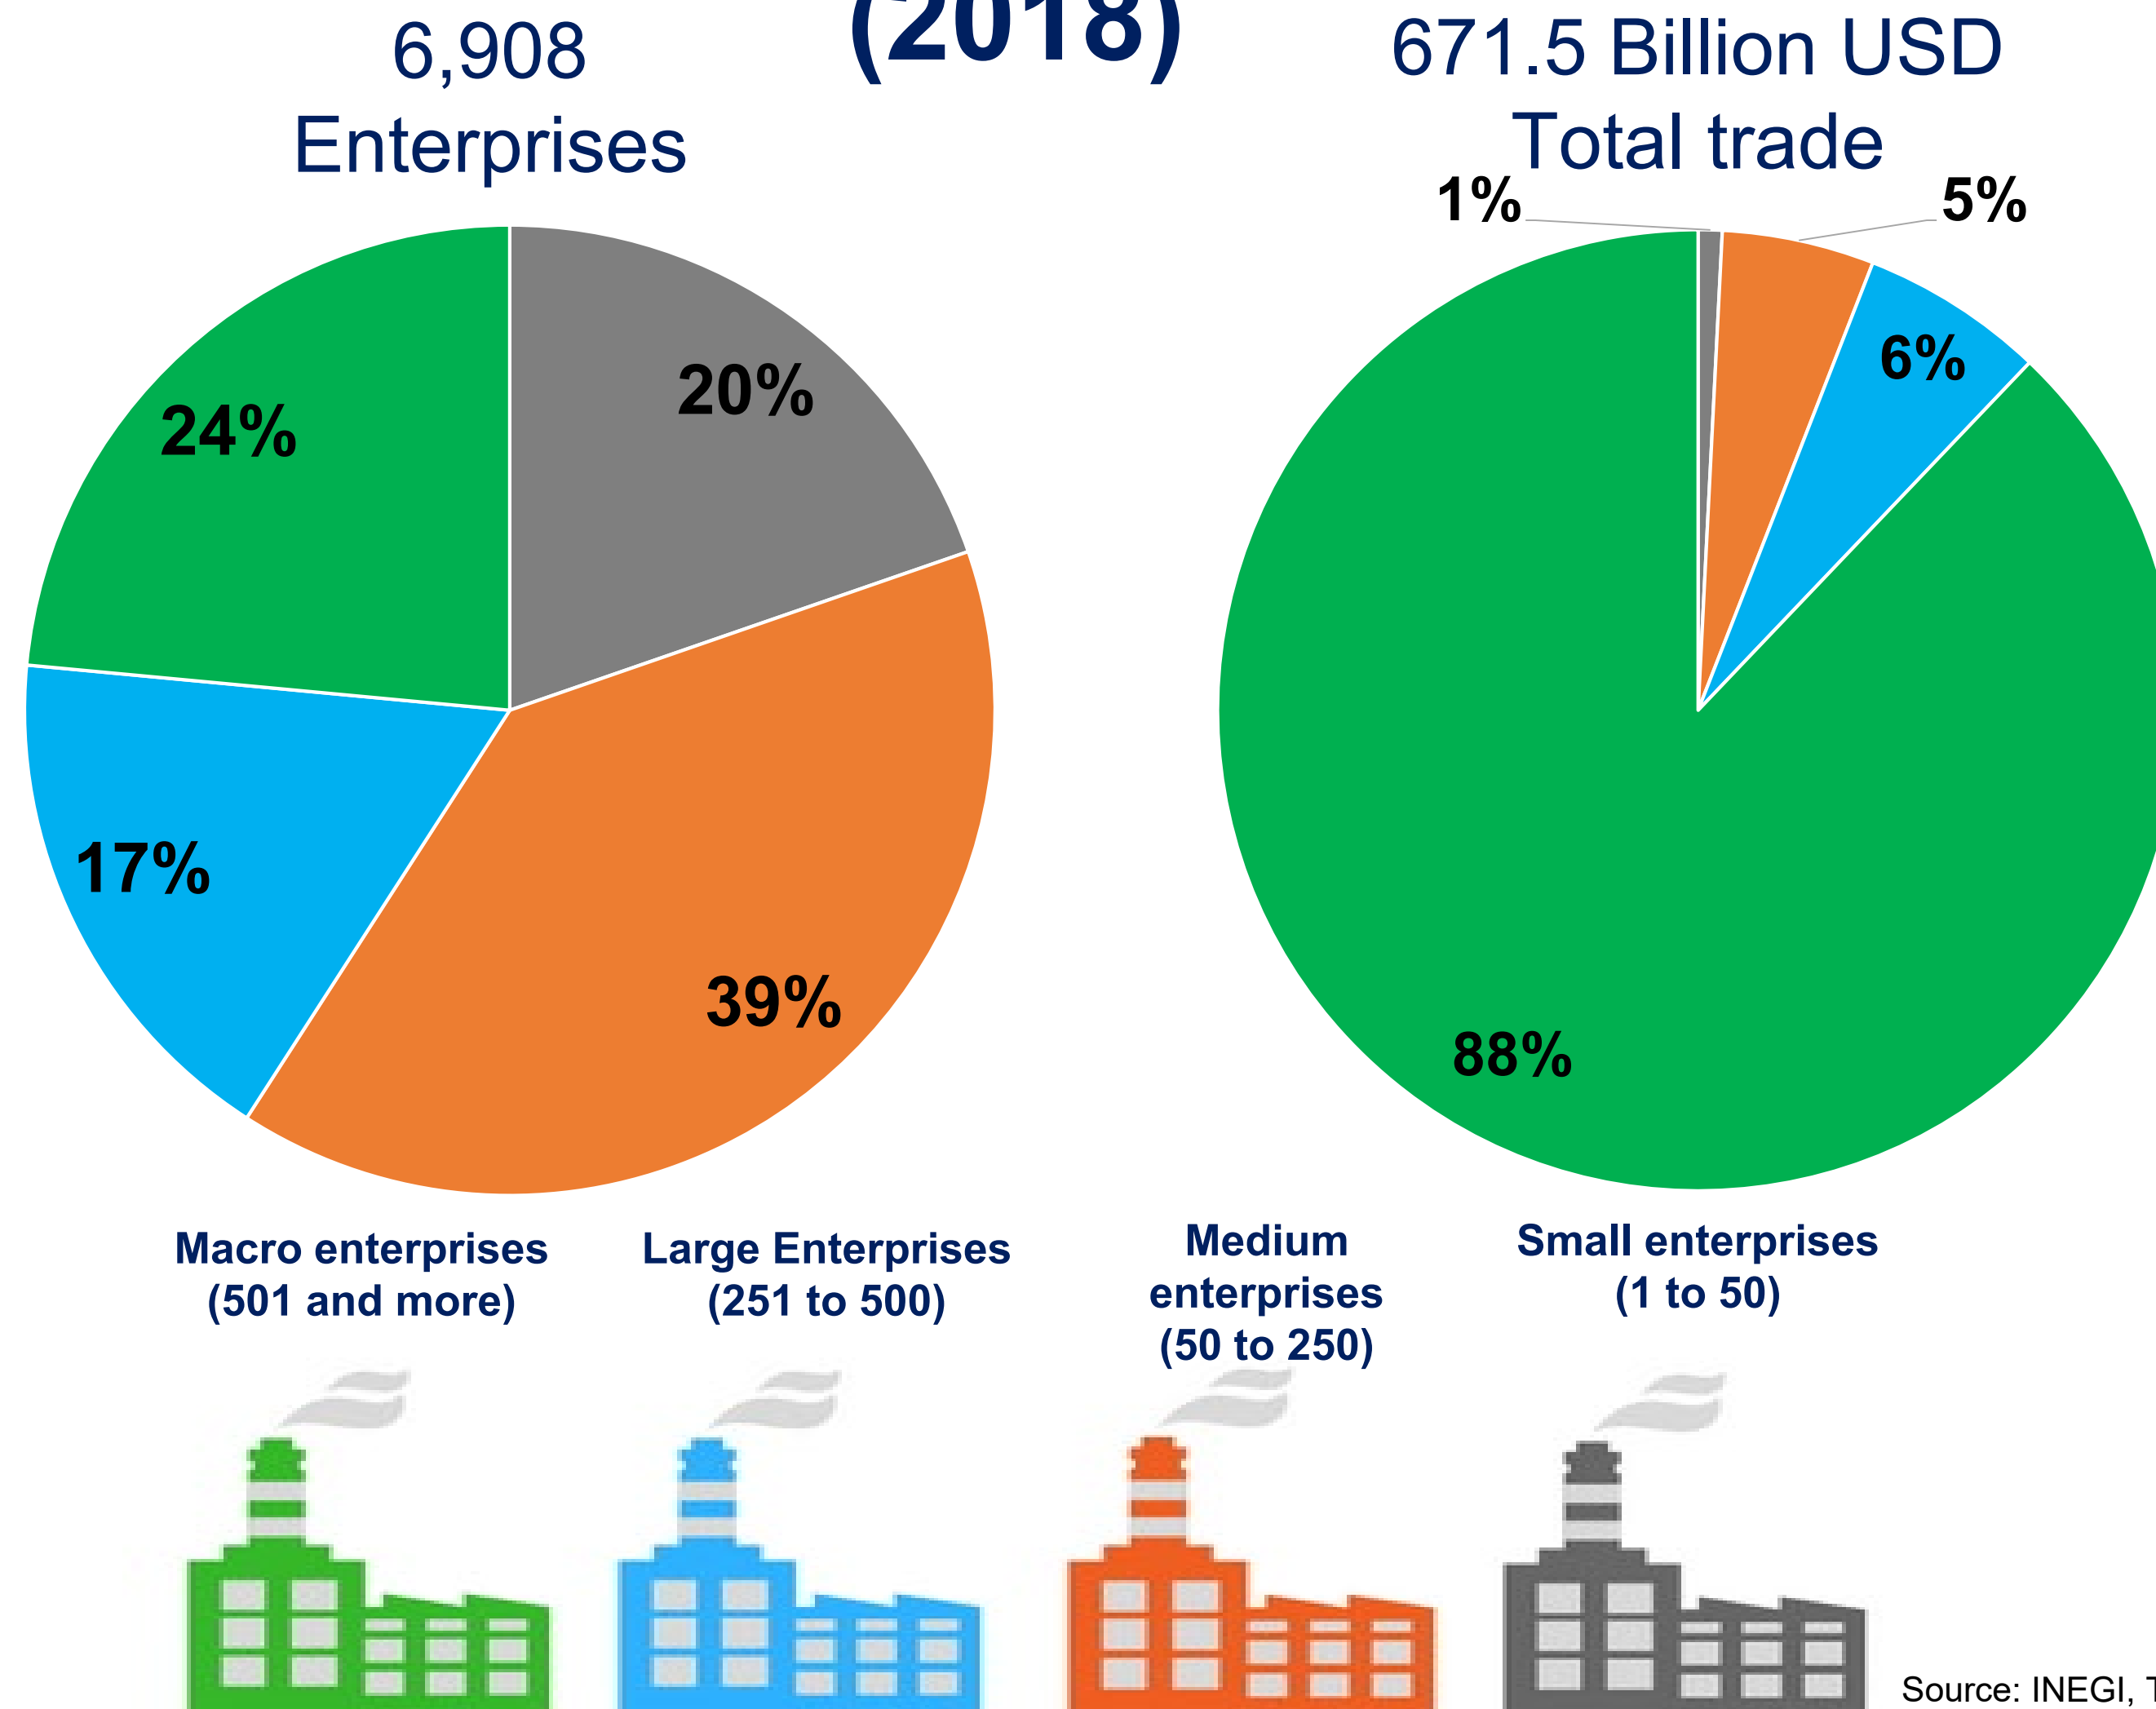

Manufacturing enterprises by size (2018)

Source: INEGI, The Profile of Manufacturing Exports Enterprises in Mexico.