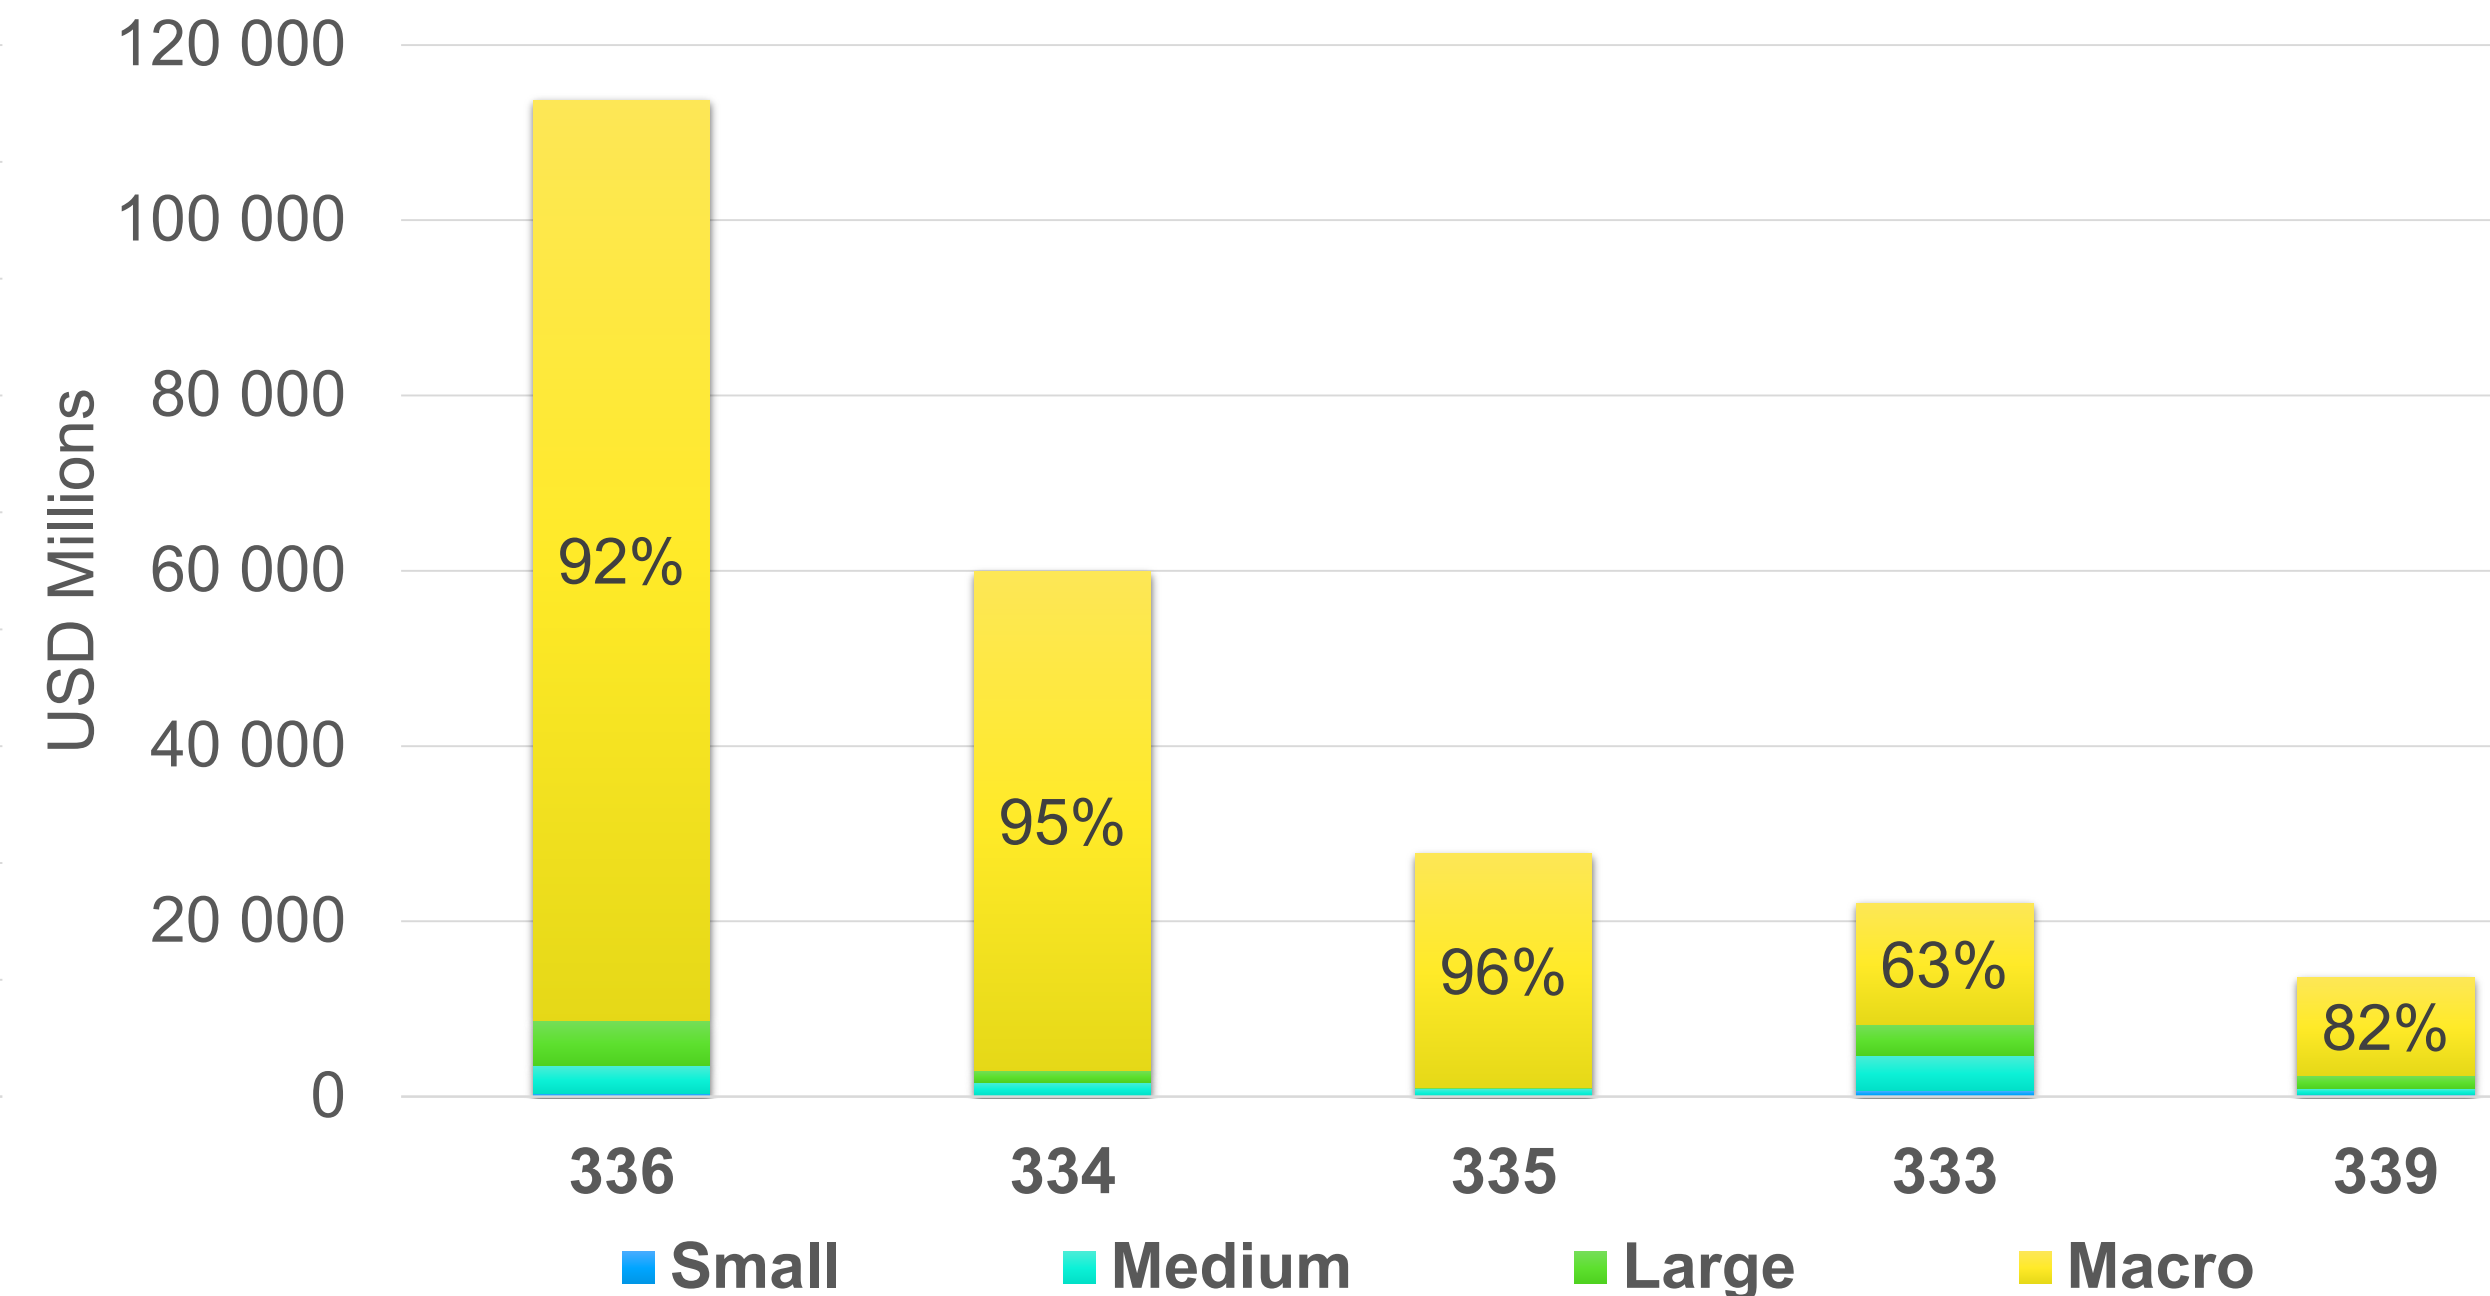

Imports of manufacturing enterprises by subsector and size

333: Machinery Manufacturing
334: Computer and Electronic Product Manufacturing
335: Electrical Equipment, Appliance, and Component Manufacturing

336: Transportation Equipment Manufacturing
339: Miscellaneous Manufacturing

Source: INEGI, The Profile of Manufacturing Exports Enterprises in Mexico.