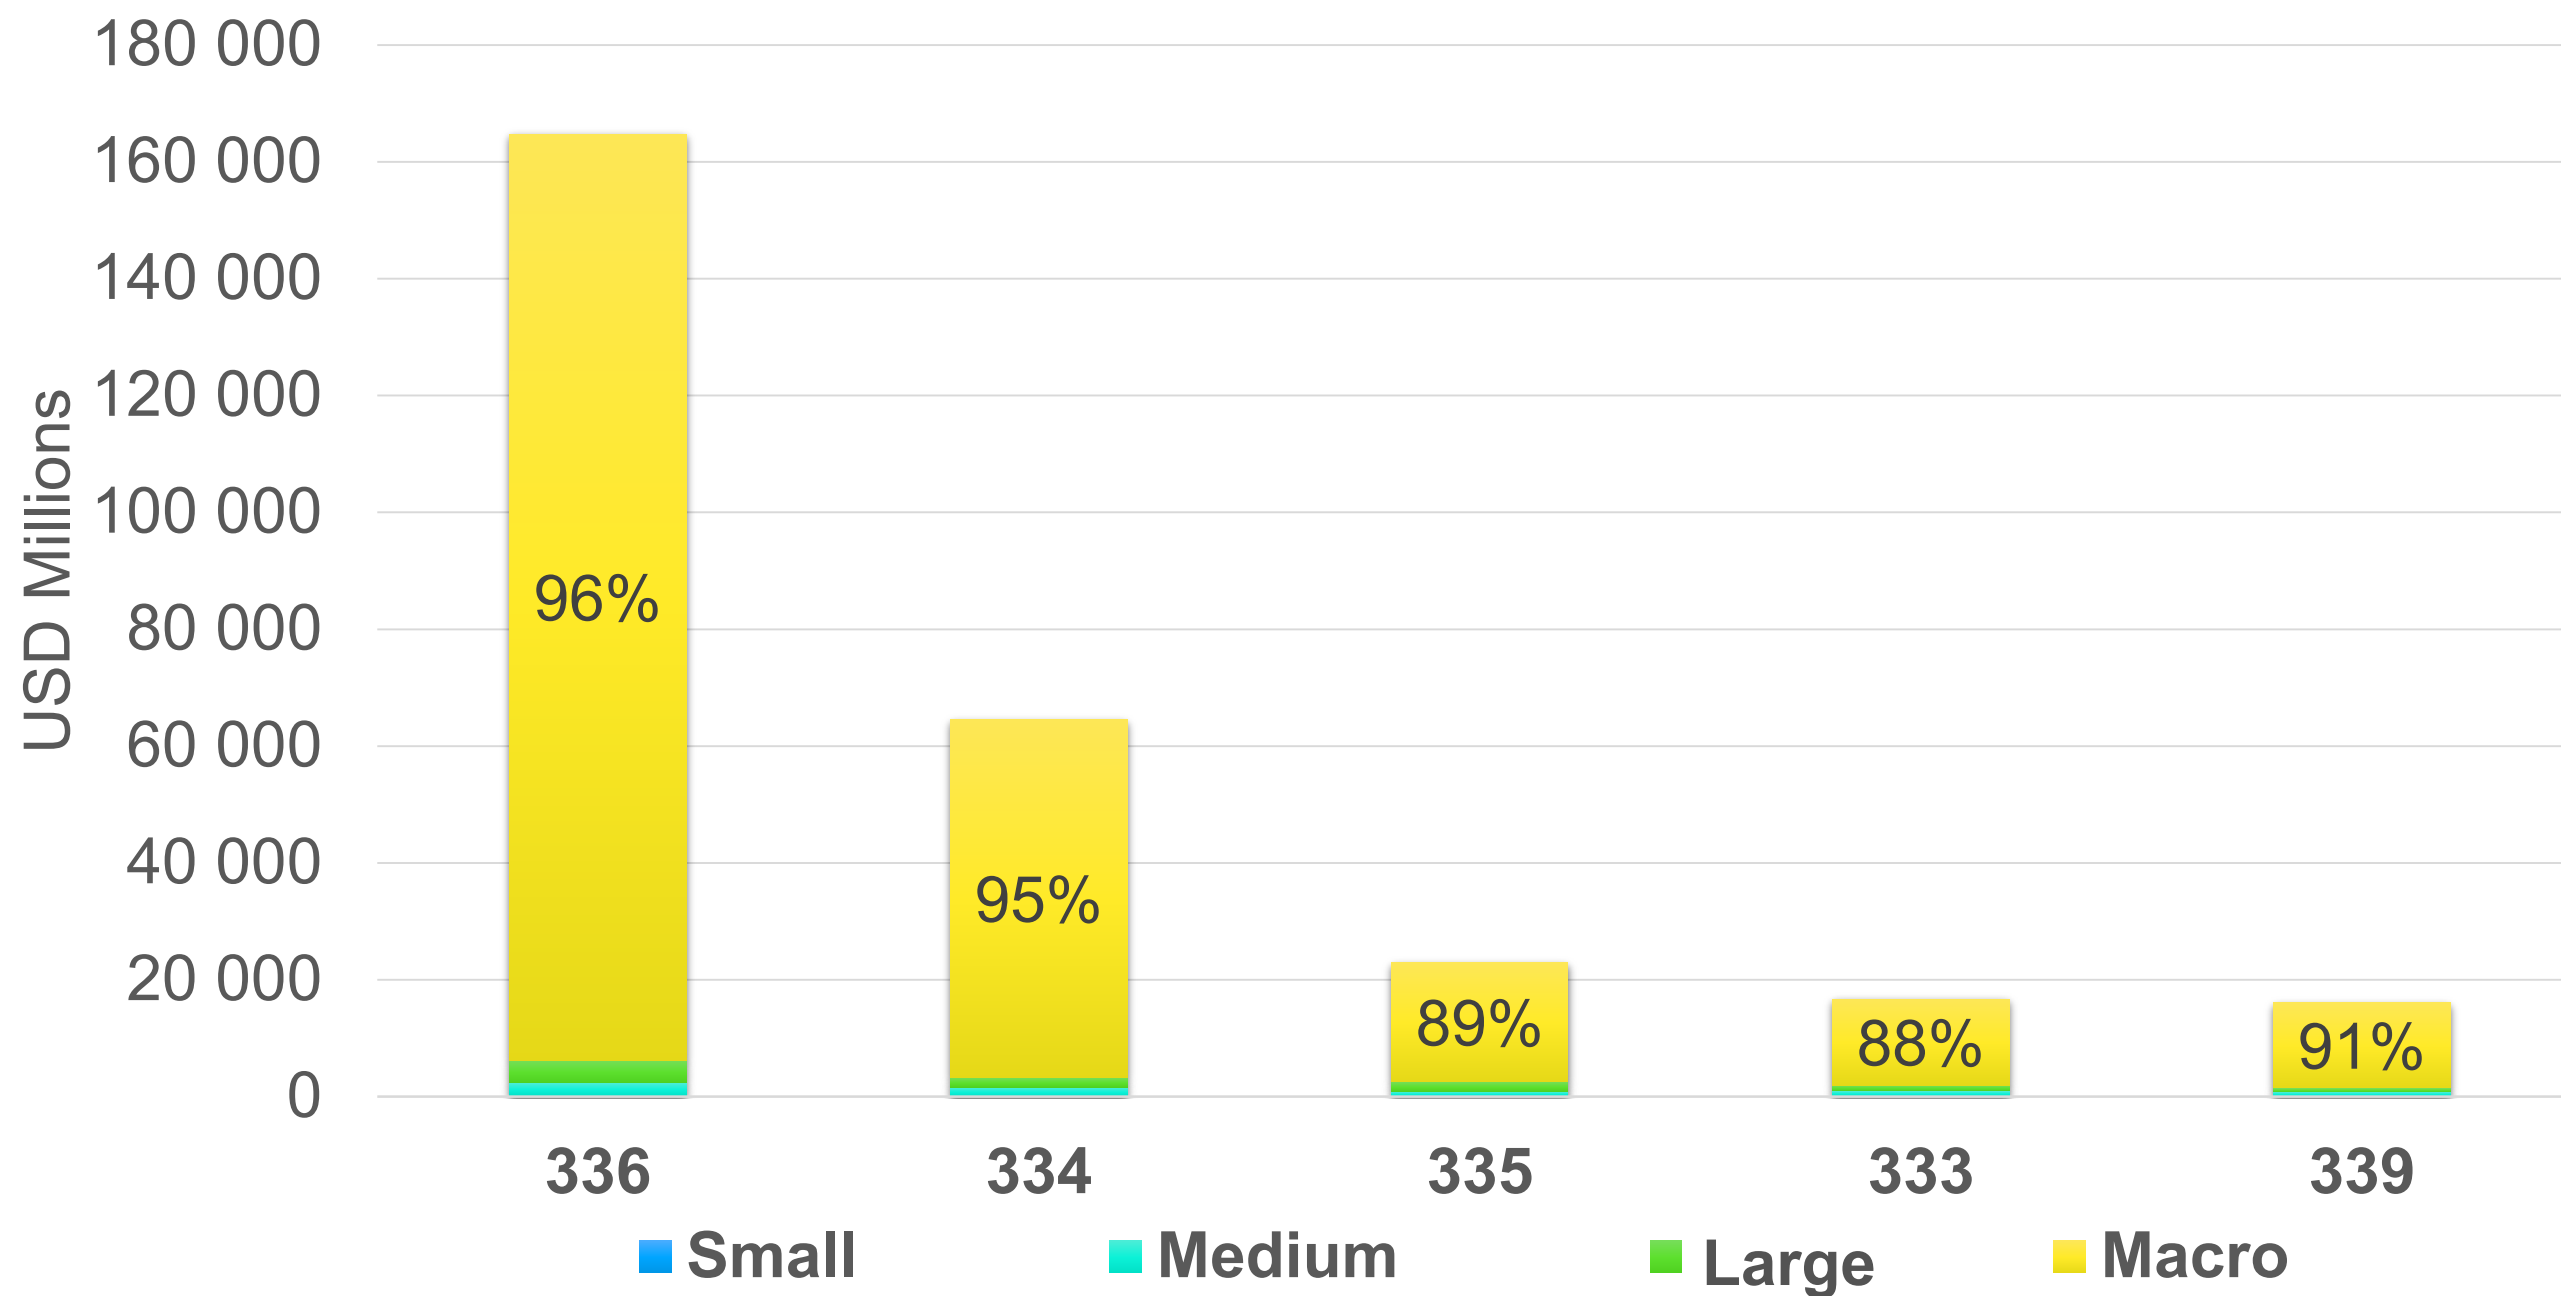

Trade of manufacturing enterprises by economic activity (2018)

Exports of manufacturing enterprises by subsector and size