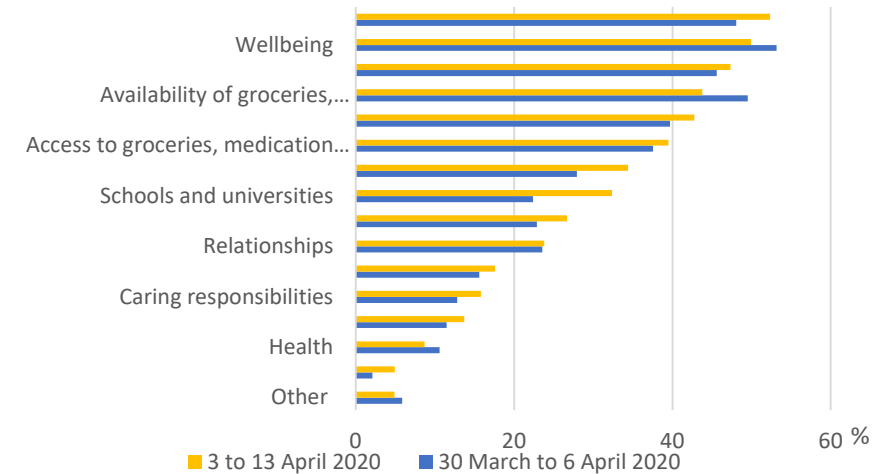

Source: ONS, Faster Indicators

Daily movements in shipping visits, UK, not seasonally adjusted, 14 February 2020 to 7 June 2020

Source: ONS Data Science Campus; exactEarth

New Outputs and Surveys

How prevalent is COVID-19 within England's population

Source: ONS, COVID-19 Infection Survey ([5 June 2020 Publication](#))

How COVID-19 is affecting people's lives

Source: Opinion and Lifestyle Survey, Wave 3 (n = 1,203)