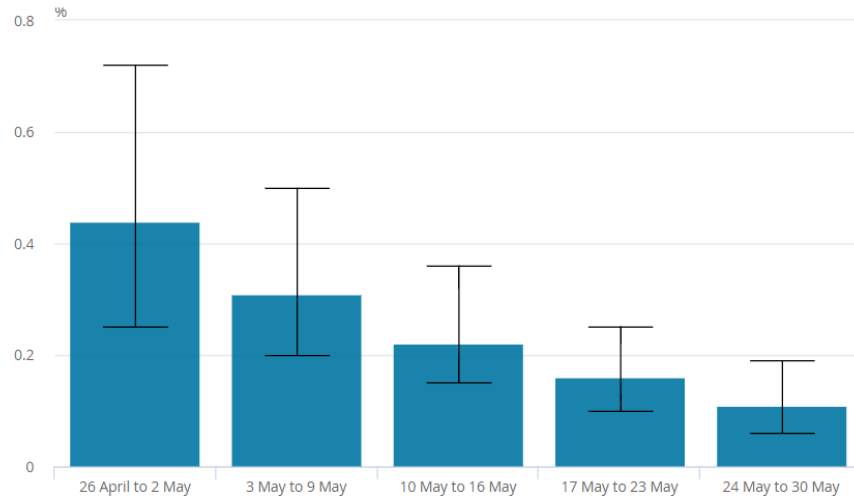

Source: ONS, Faster Indicators

Daily movements in shipping visits, UK, not seasonally adjusted, 14 February 2020 to 7 June 2020

Source: ONS Data Science Campus; exactEarth

New Outputs and Surveys

How prevalent is COVID-19 within England's population

Source: ONS, COVID-19 Infection Survey ([5 June 2020 Publication](#))

How COVID-19 is affecting people's lives

Source: Opinion and Lifestyle Survey, Wave 3 (n = 1,203)