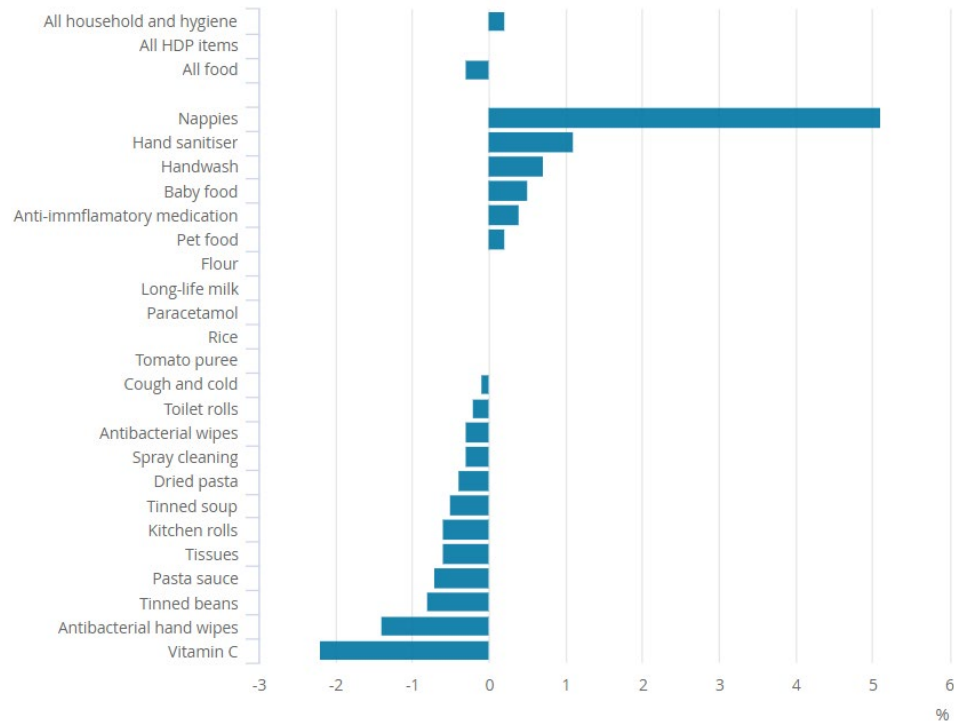

Data in the fight against COVID-19

68th Plenary Session of the CES

Professor Sir Ian Diamond

UK National Statistician

Real Time Data

Online price change of high-demand products, UK, percentage change between Week 11 and Week 12

Source: ONS, Faster Indicators

Daily movements in shipping visits, UK, not seasonally adjusted, 14 February 2020 to 7 June 2020

Source: ONS Data Science Campus; exactEarth

New Outputs and Surveys

How prevalent is COVID-19 within England's population