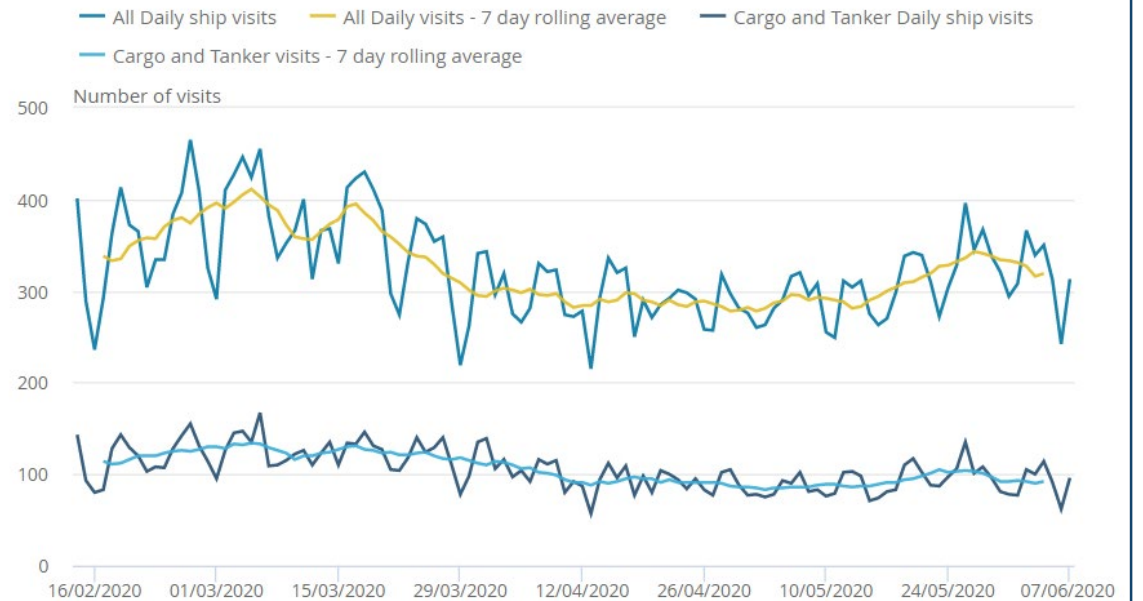

Data in the fight against COVID-19

68th Plenary Session of the CES

Professor Sir Ian Diamond

UK National Statistician

Real Time Data

Online price change of high-demand products, UK, percentage change between Week 11 and Week 12

Source: ONS, Faster Indicators

Daily movements in shipping visits, UK, not seasonally adjusted, 14 February 2020 to 7 June 2020

Source: ONS Data Science Campus; exactEarth

New Outputs and Surveys

How prevalent is COVID-19 within England's population