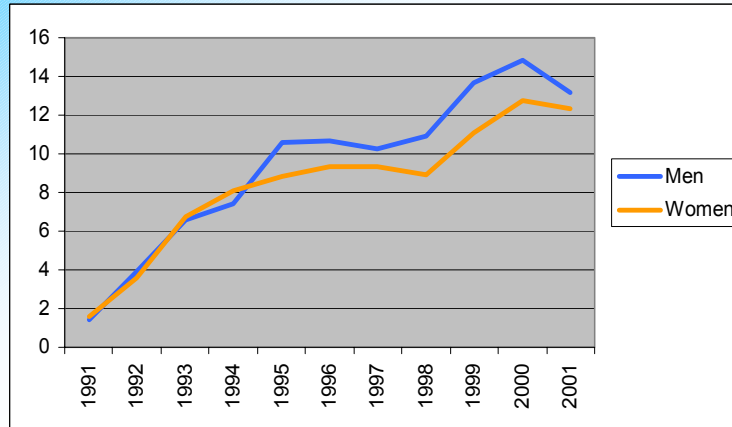

Gender Statistics in Estonia

Labour market in 1989-2001, women and men

STATISTIKAAMET
STATISTICAL OFFICE
OF ESTONIA

Slide 1. Labour force and inactive population aged 15-64, 1989-2001.

STATISTIKAAMET
STATISTICAL OFFICE
OF ESTONIA

Slide 2. The participation rate of people aged 15-64 by sex, 1989-2001.

Slide 3. The ratio between the participation rate of women and men by age groups, 1989-2001.

Slide 4. Unemployment rate by sex, 1991-2001.