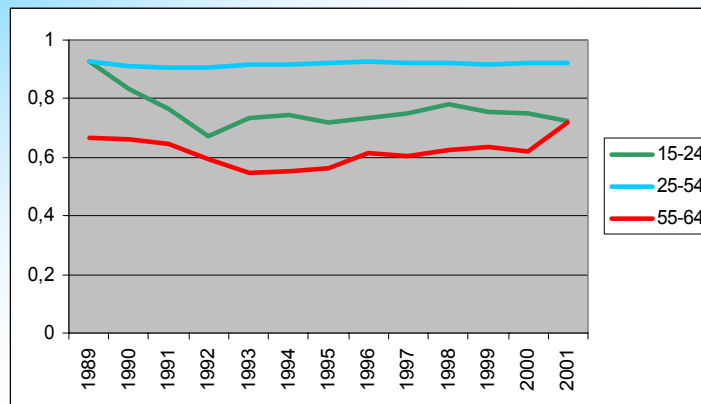

Gender Statistics in Estonia

Labour market in 1989-2001, women and men

STATISTIKAAMET
STATISTICAL OFFICE
OF ESTONIA

Slide 1. Labour force and inactive population aged 15-64, 1989-2001.

STATISTIKAAMET
STATISTICAL OFFICE
OF ESTONIA

Slide 2. The participation rate of people aged 15-64 by sex, 1989-2001.

Slide 3. The ratio between the participation rate of women and men by age groups, 1989-2001.

Slide 4. Unemployment rate by sex, 1991-2001.