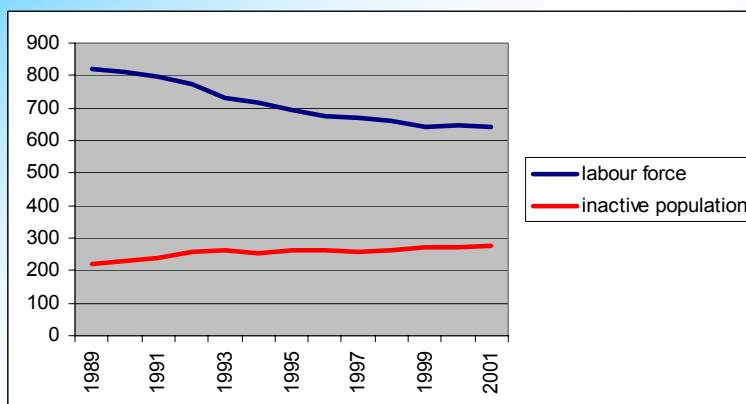

Gender Statistics in Estonia

Labour market in 1989-2001, women and men

STATISTIKAAMET
STATISTICAL OFFICE
OF ESTONIA

Slide 1. Labour force and inactive population aged 15-64, 1989-2001.

STATISTIKAAMET
STATISTICAL OFFICE
OF ESTONIA

Slide 2. The participation rate of people aged 15-64 by sex, 1989-2001.

Slide 3. The ratio between the participation rate of women and men by age groups, 1989-2001.

Slide 4. Unemployment rate by sex, 1991-2001.