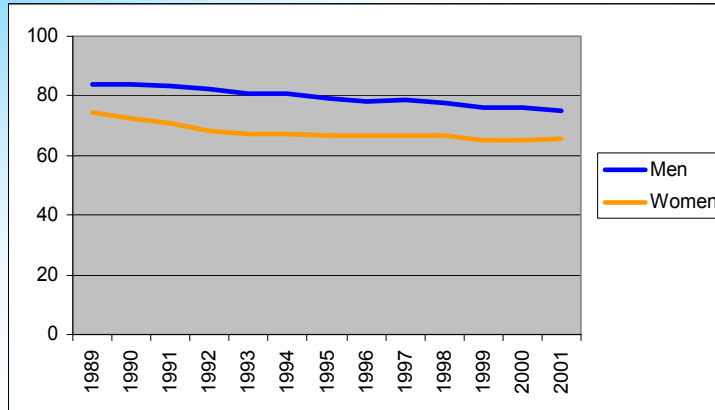

Gender Statistics in Estonia

Labour market in 1989-2001, women and men

STATISTIKAAMET
STATISTICAL OFFICE
OF ESTONIA

Slide 1. Labour force and inactive population aged 15-64, 1989-2001.

STATISTIKAAMET
STATISTICAL OFFICE
OF ESTONIA

Slide 2. The participation rate of people aged 15-64 by sex, 1989-2001.

Slide 3. The ratio between the participation rate of women and men by age groups, 1989-2001.

Slide 4. Unemployment rate by sex, 1991-2001.