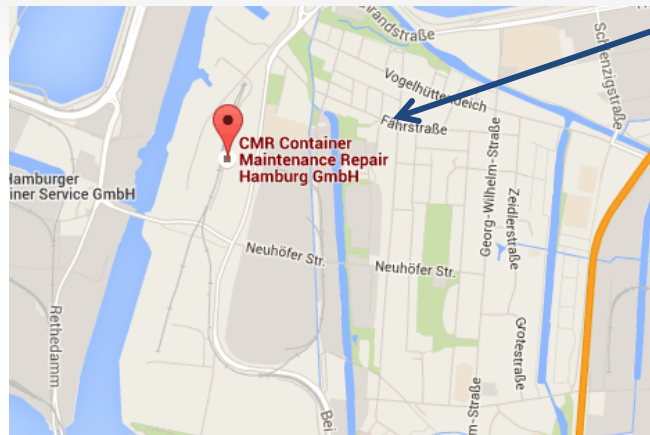

Annex A(informative) Party codes for Container Equipment Data Exchange (CEDEX) Message sets ISO 9897-6

A.1 Recommended party codes

The party codes recommended for the exchanges of ISO 9897 coded container maintenance and repair messages are based on the UN/LOCODE maintained by the secretariat of UNECE that combined with the party identification and address code maintained by BIC forms a party code known as the **UN/BIC LOCODE**. These party codes are also widely used in the intermodal container transportation industry for activities such as container gate movements, container transaction notifications, container interchanges to railway and road modes, invoicing and other container EDI transactions not covered by this document.

Annex A(informative) Party codes for Container Equipment Data Exchange (CEDEX) Message sets ISO 9897-6

A.2 Structure of the party code

- The structure of the recommended party code is a 9 alpha code consisting of the following elements
- 2 letters identifying the country (ISO 3166-1); and
- 3 letters identifying the location within the country (UN).
- 3 letters identifying the individual party (BIC)
- 1 letter identifying the physical address of the party.

- Location code current Situation

BIC Party Locode DEHAMCMRA
Our list alone is > 3400 depot codes

Thank you

meet BIC on
www.bic-code.org