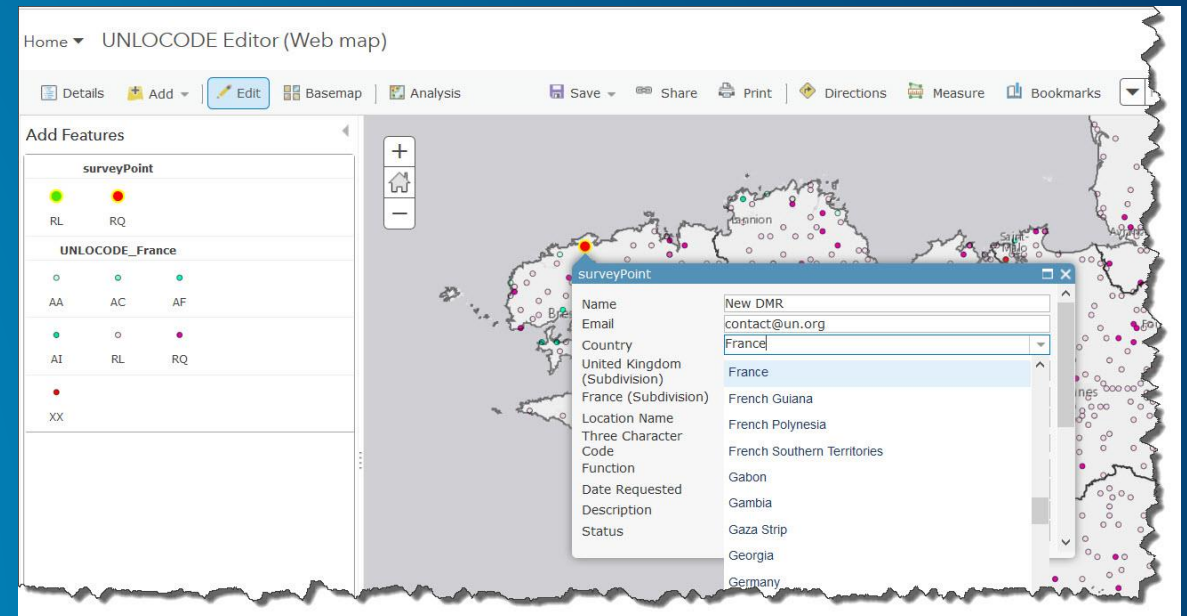

## ArcGIS Online

Online Mapping, Analytics, Apps, and Content

*Integrates with On-Premise Services and Systems*

# Proposed UN/LOCODE application development

- **May 2016: demonstration beta version**
- **April 2017: demonstration pilot version**
  - **Several apps**
  
- **From May 2017: the road ahead**
  - **From pilot to prototype**
  - **From prototype to production**

# Demonstration UN/LOCODE with ArcGIS Online

Several apps will be demonstrated

- **Public:** to view and download UN/LOCODES
- **Viewer:** to explore the UN/LOCODES
- **DMR:** to submit the Data Maintenance Requests
- **Editor:** to edit and validate the submitted DMRs
- **Collaboration groups:** provides access to private content