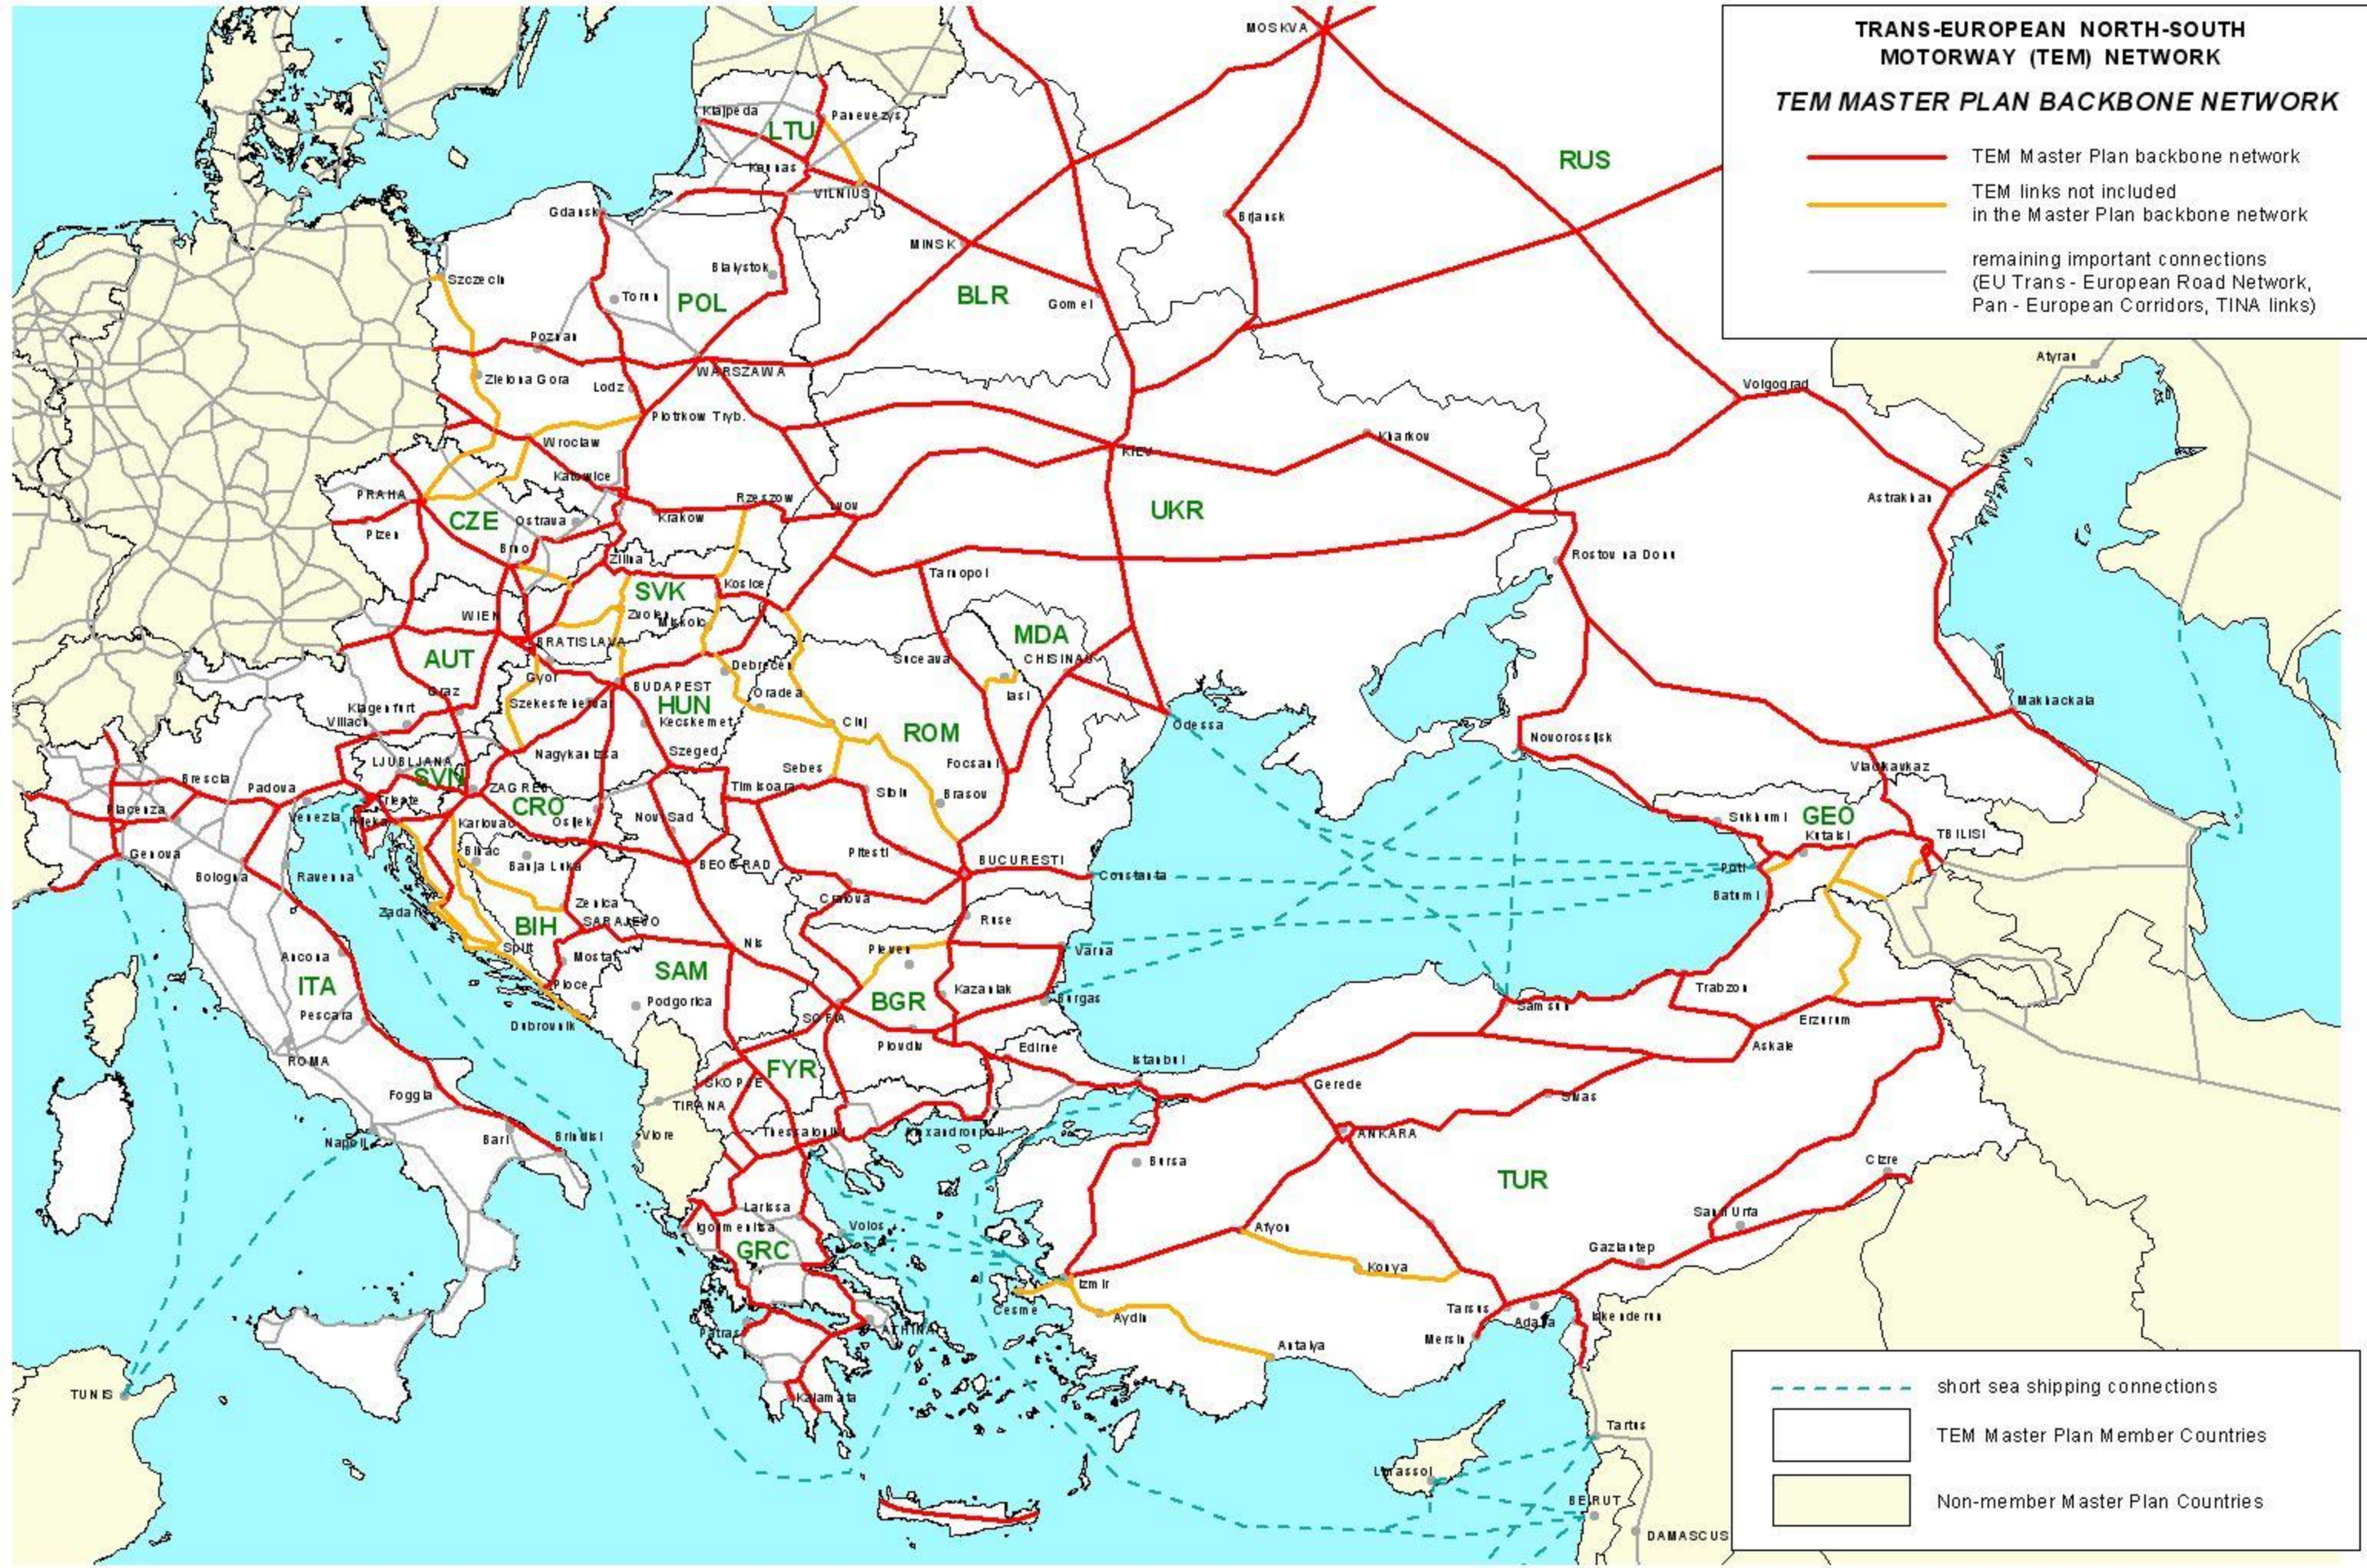

TRANS-EUROPEAN NORTH-SOUTH MOTORWAY (TEM) NETWORK

TEM MASTER PLAN BACKBONE NETWORK

- TEM Master Plan backbone network
- TEM links not included in the Master Plan backbone network
- remaining important connections (EU Trans - European Road Network, Pan - European Corridors, TINA links)

- - - short sea shipping connections
- TEM Master Plan Member Countries
- Non-member Master Plan Countries