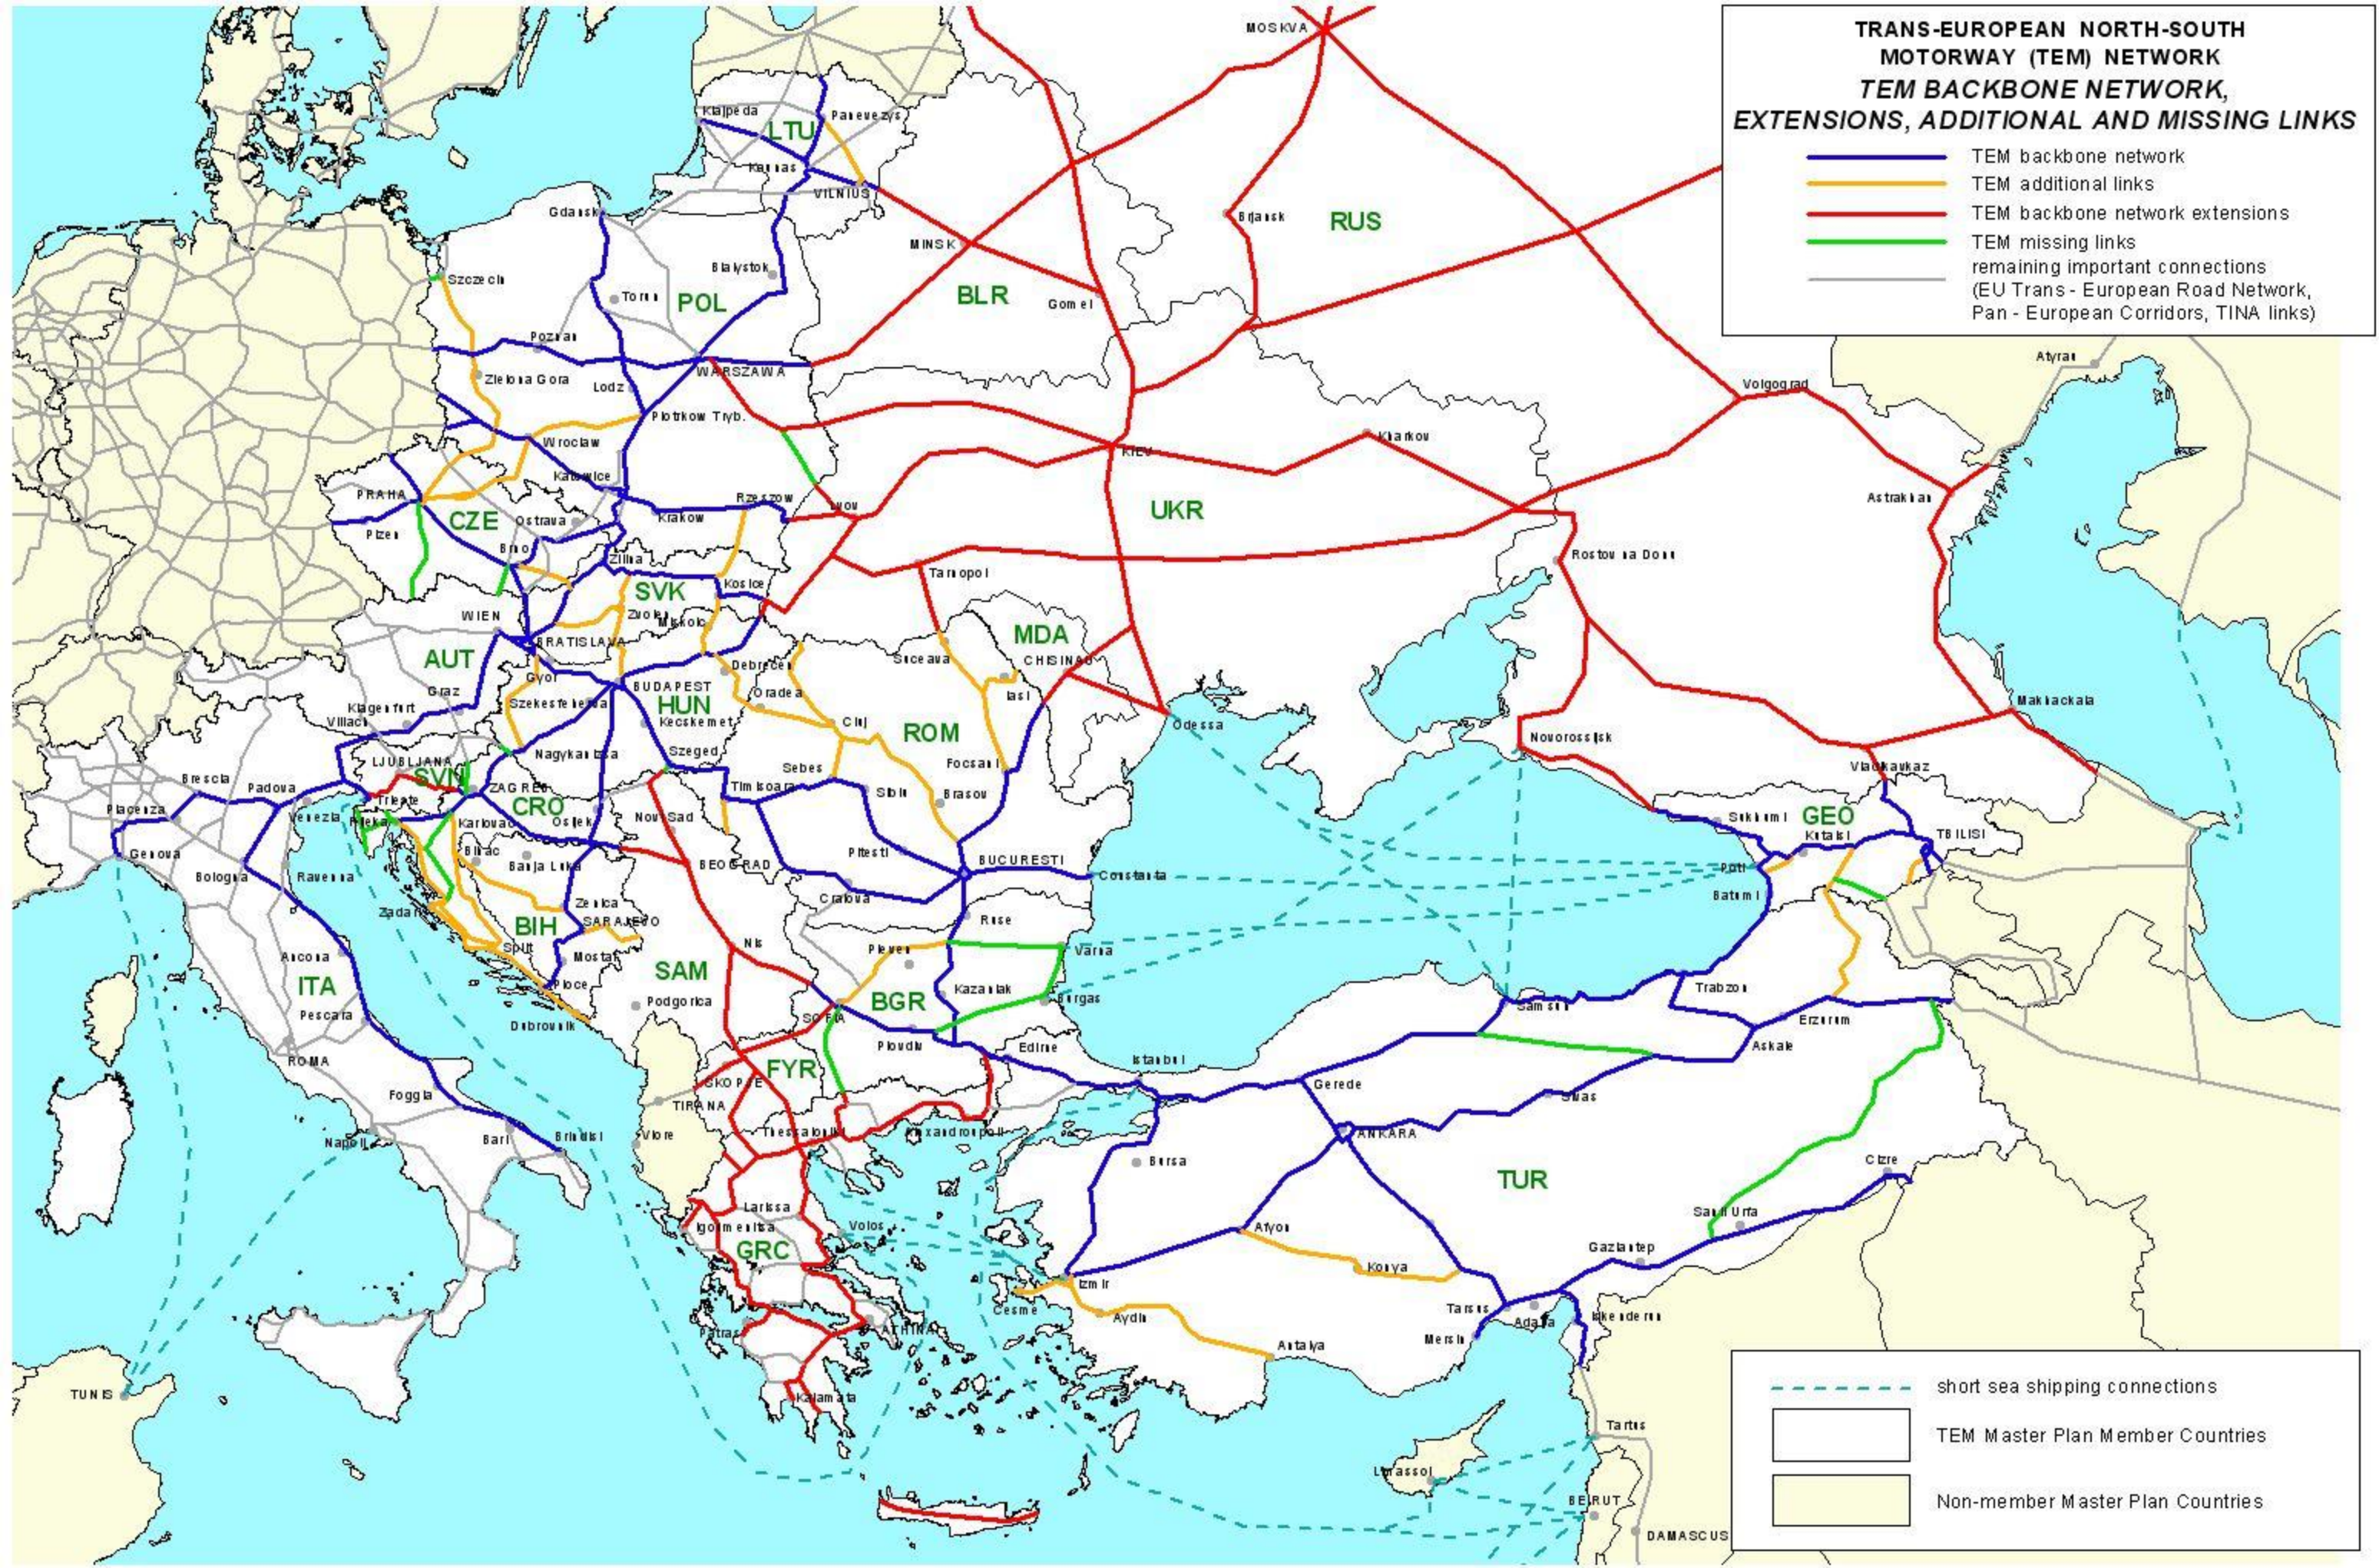

TRANS-EUROPEAN NORTH-SOUTH MOTORWAY (TEM) NETWORK
TEM BACKBONE NETWORK,
EXTENSIONS, ADDITIONAL AND MISSING LINKS

- TEM backbone network
- TEM additional links
- TEM backbone network extensions
- TEM missing links
- remaining important connections
(EU Trans - European Road Network, Pan - European Corridors, TINA links)

- - - short sea shipping connections
- TEM Master Plan Member Countries
- Non-member Master Plan Countries