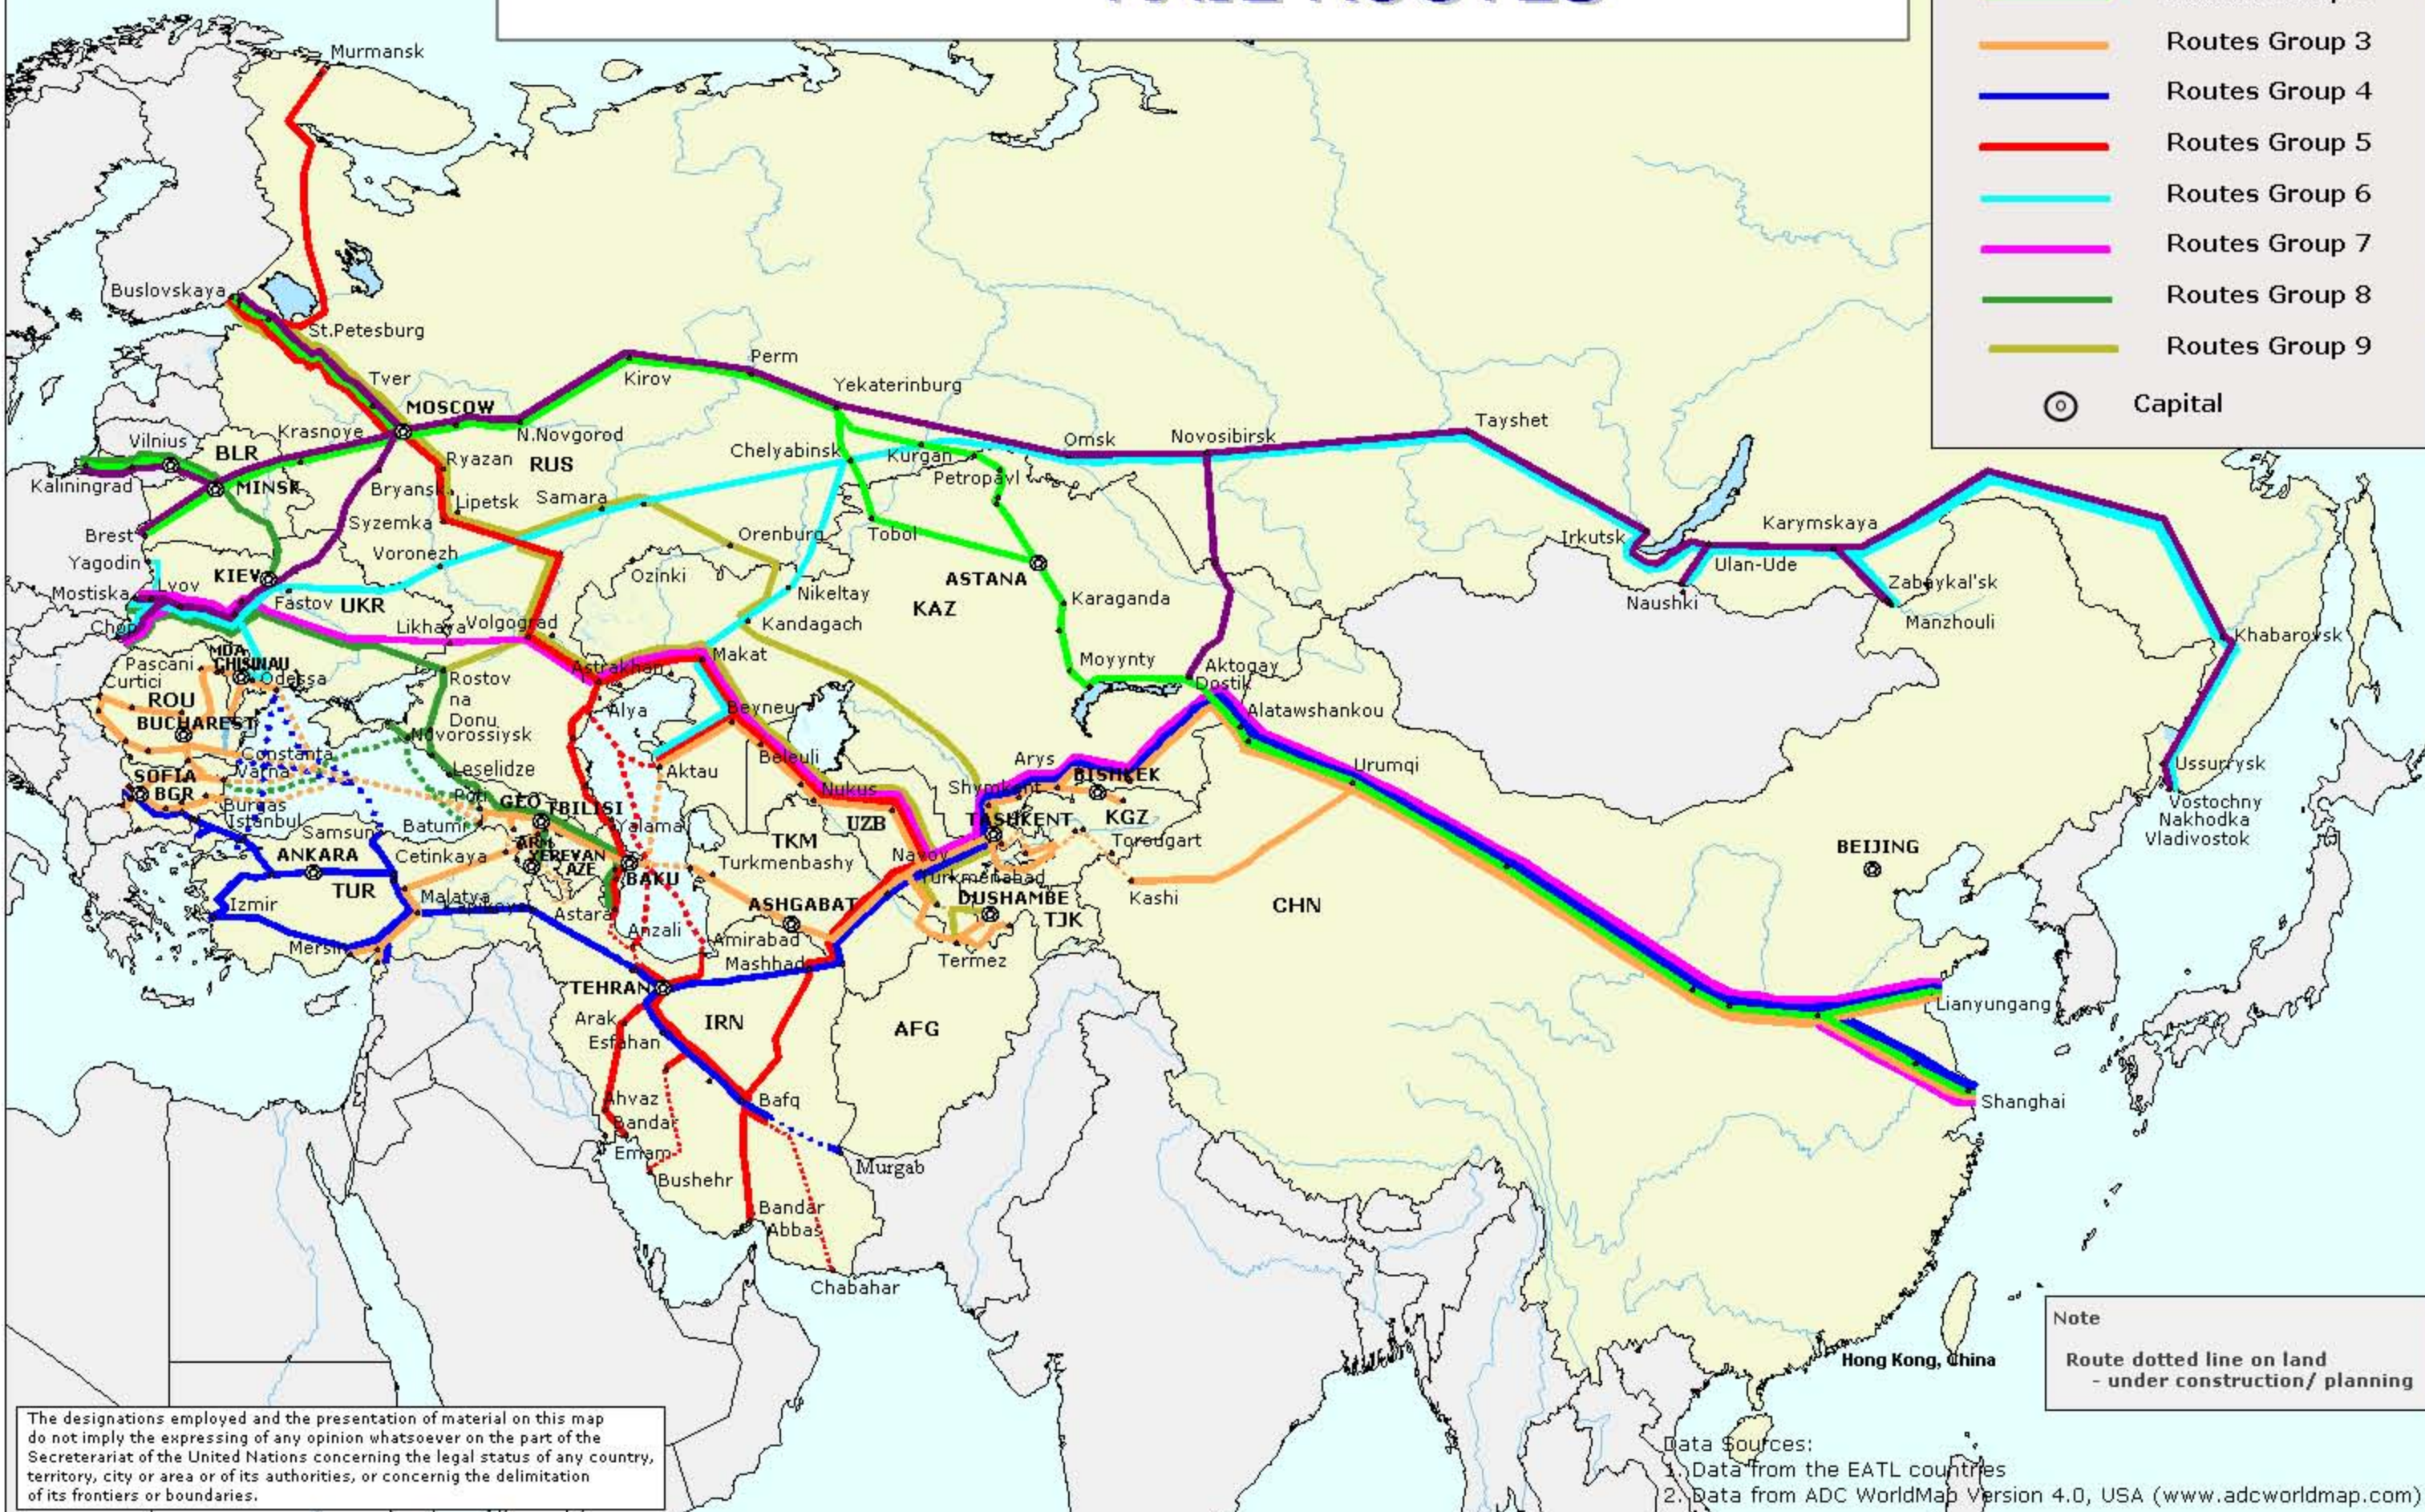

UNECE-UNESCAP Euro-Asian Links Project RAIL ROUTES

Euro-Asian Rail Routes Legend

- Routes Group 1
- Routes Group 2
- Routes Group 3
- Routes Group 4
- Routes Group 5
- Routes Group 6
- Routes Group 7
- Routes Group 8
- Routes Group 9
- Capital

The designations employed and the presentation of material on this map do not imply the expressing of any opinion whatsoever on the part of the Secretariat of the United Nations concerning the legal status of any country, territory, city or area or of its authorities, or concerning the delimitation of its frontiers or boundaries.

Note
Route dotted line on land - under construction/ planning

Data Sources:
1. Data from the EATL countries
2. Data from ADC WorldMap Version 4.0, USA (www.adcworldmap.com)