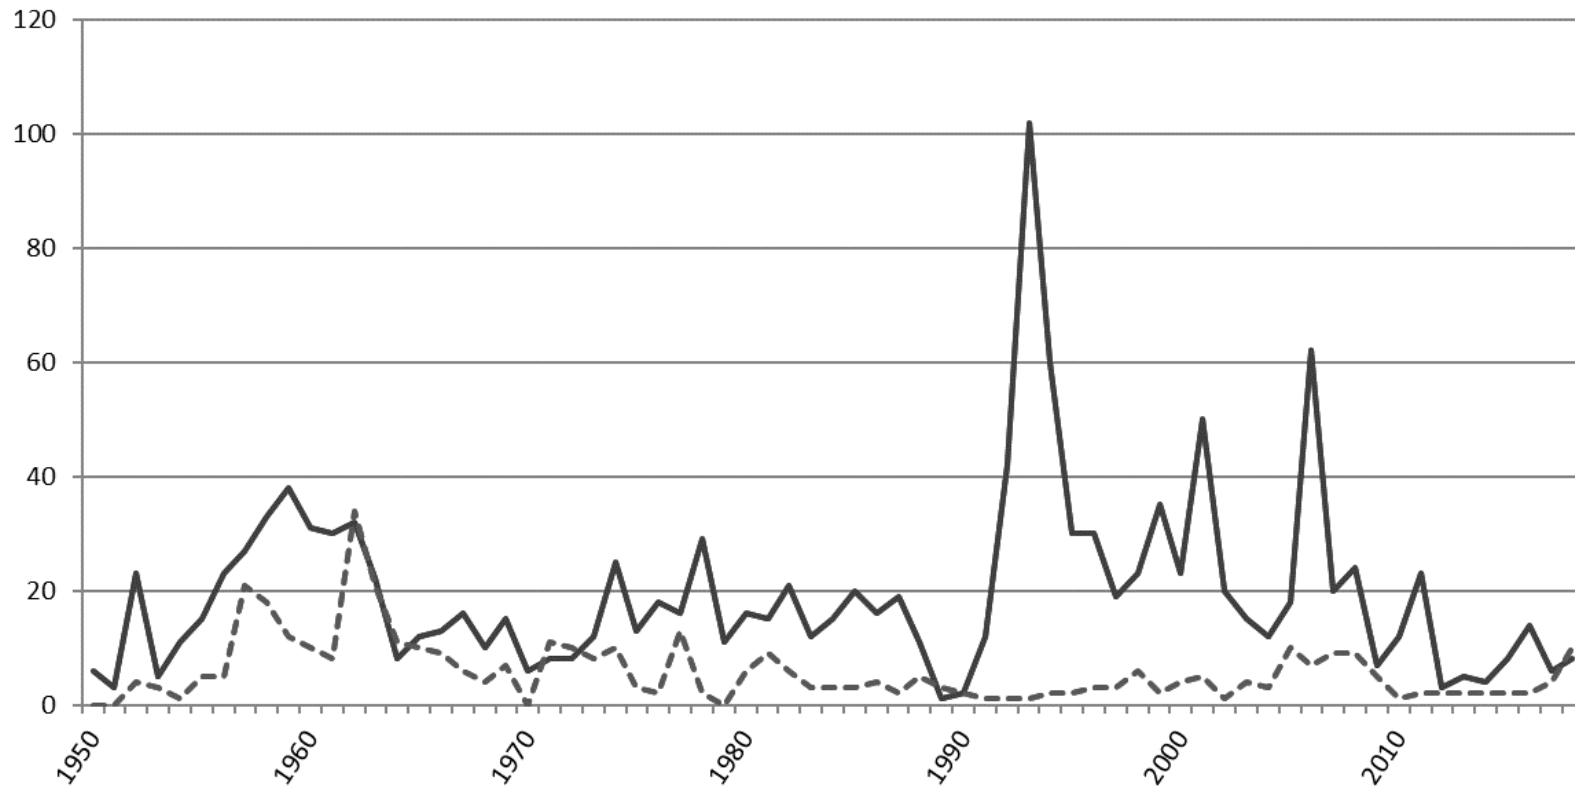

Status of accessions

81st Session, Inland Transport Committee
Geneva, 19-22 February 2019

INLAND TRANSPORT COMMITTEE

UNECE

Contracting Parties Total

INLAND TRANSPORT COMMITTEE

Contracting Parties Composition

INLAND TRANSPORT COMMITTEE

Legend: Solid line: ECE member States - Dotted line: non-ECE member States

Contracting Parties Worldwide Coverage

INLAND TRANSPORT COMMITTEE

Thank you!

George Georgiadis
Secretary, Inland Transport Committee
UNECE
20 | 02 | 2019, Geneva