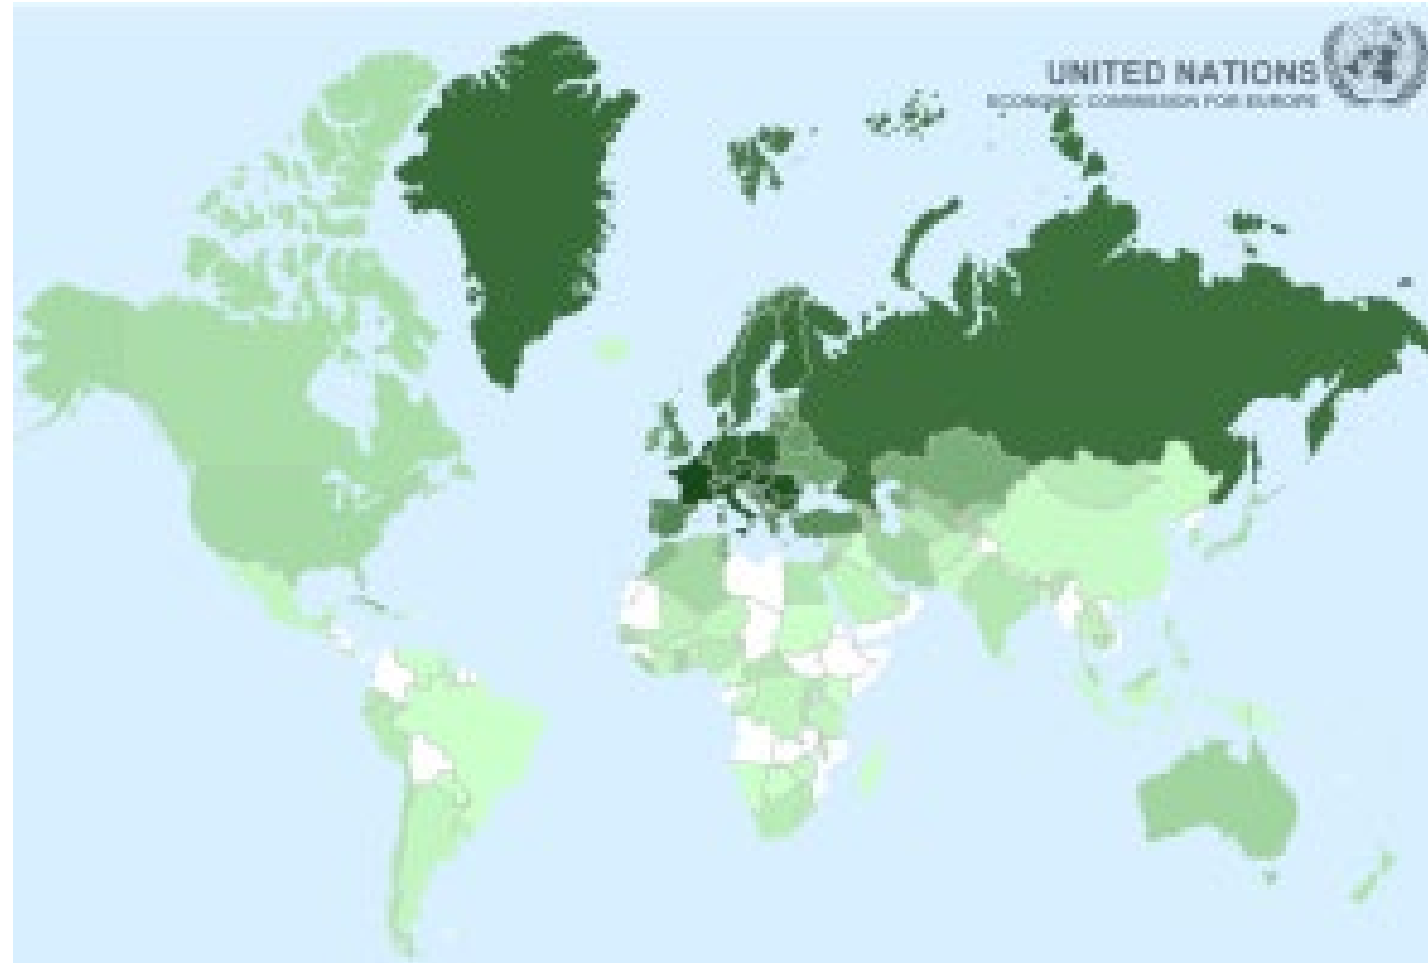

Status of accessions

81st Session, Inland Transport Committee
Geneva, 19-22 February 2019

INLAND TRANSPORT COMMITTEE

UNECE

Contracting Parties Total

INLAND TRANSPORT COMMITTEE

Contracting Parties Composition

INLAND TRANSPORT COMMITTEE

Legend: Solid line: ECE member States - Dotted line: non-ECE member States

Contracting Parties Worldwide Coverage

INLAND TRANSPORT COMMITTEE

Thank you!

George Georgiadis
Secretary, Inland Transport Committee
UNECE
20 | 02 | 2019, Geneva