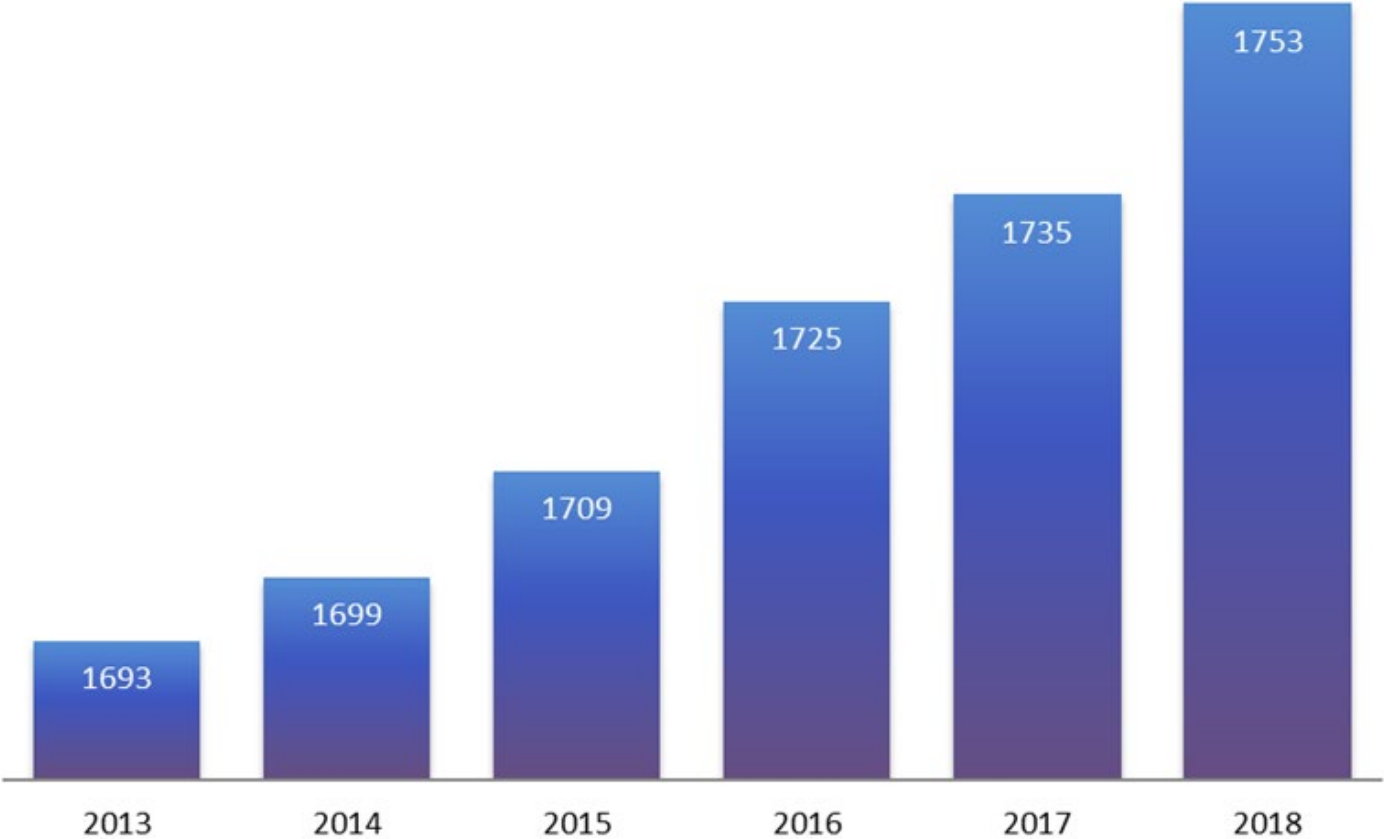

Status of accessions

81st Session, Inland Transport Committee
Geneva, 19-22 February 2019

INLAND TRANSPORT COMMITTEE

UNECE

Contracting Parties Total

INLAND TRANSPORT COMMITTEE

Contracting Parties Composition