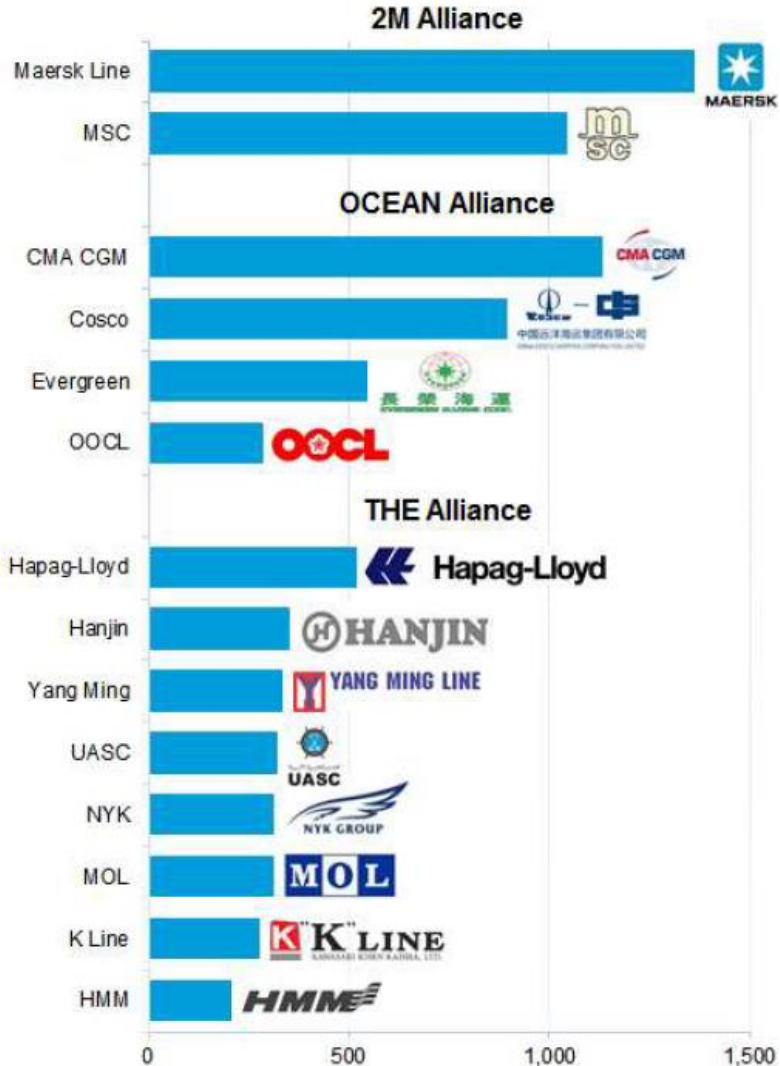

## Nominal East-West ship capacity shares of three mega-alliances, April 2016

Source: Drewry, May 2016.

© S. THEOFANIS, Alexandria, Egypt, May 2016

# Breakdown of three mega-alliance nominal East-West capacity, April 2017 ('000 teu)

Source: Drewry, May 2016.

© S. THEOFANIS, Alexandria, Egypt, May 2016

Legend: OCEAN Alliance (Blue), THE Alliance (Orange), 2M Alliance (Grey), Other (Yellow)