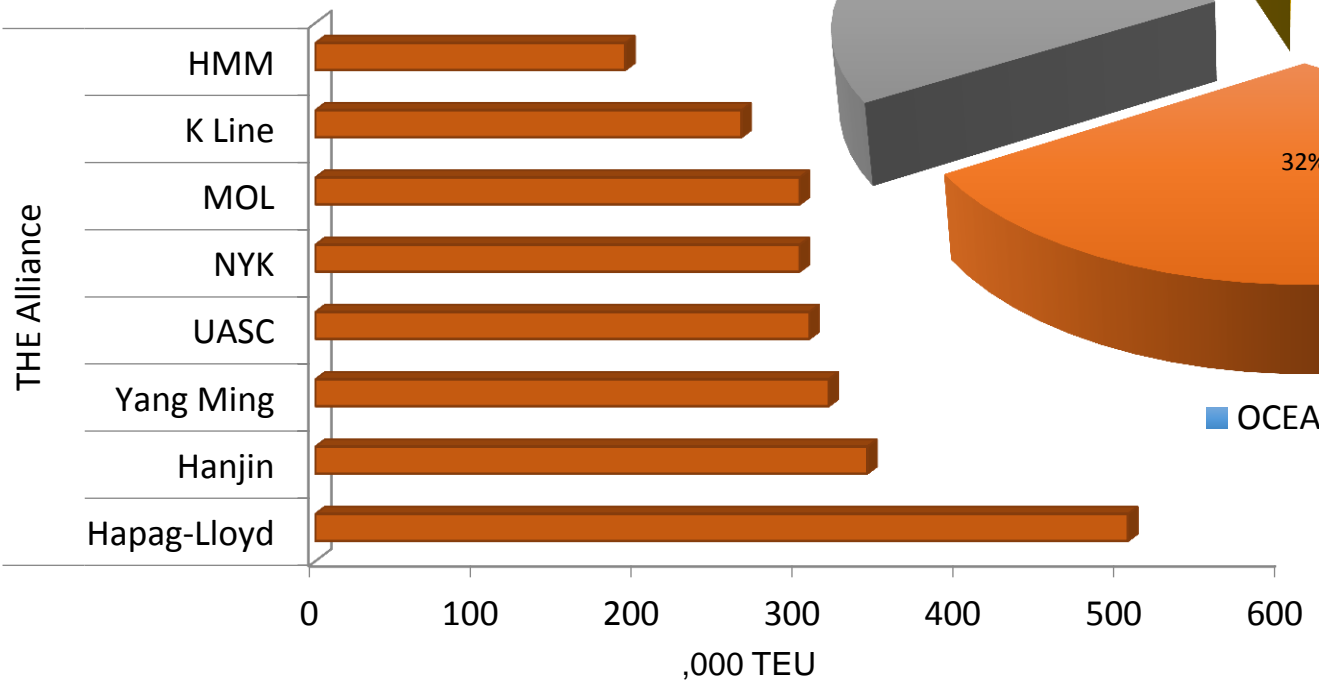

## Nominal East-West ship capacity shares of three mega-alliances, April 2016

Source: Drewry, May 2016.

© S. THEOFANIS, Alexandria, Egypt, May 2016

# Breakdown of three mega-alliance nominal East-West capacity, April 2017 ('000 teu)

Source: Drewry, May 2016.

© S. THEOFANIS, Alexandria, Egypt, May 2016

Legend: OCEAN Alliance (Blue), THE Alliance (Orange), 2M Alliance (Grey), Other (Yellow)