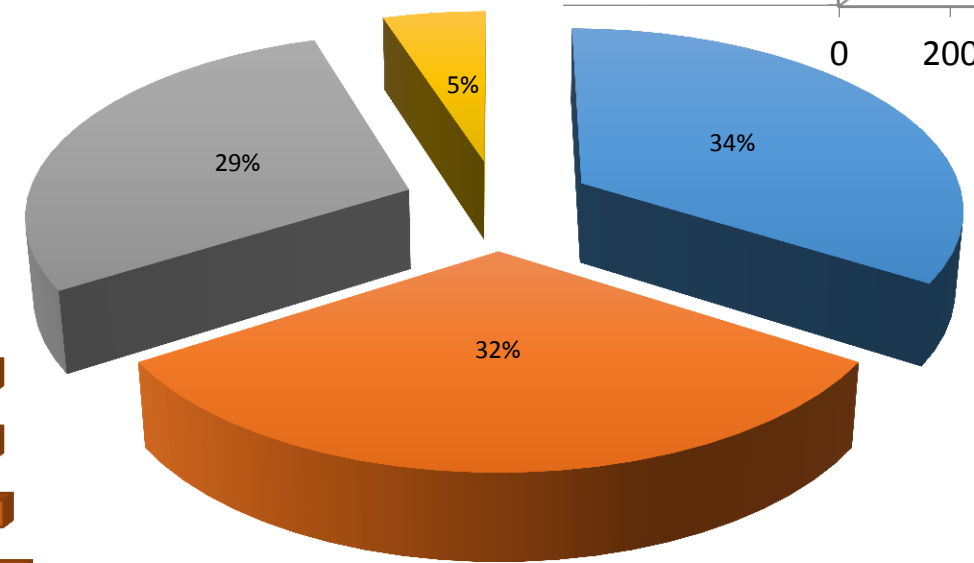

## Nominal East-West ship capacity shares of three mega-alliances, April 2016

Source: Drewry, May 2016.

© S. THEOFANIS, Alexandria, Egypt, May 2016

# Breakdown of three mega-alliance nominal East-West capacity, April 2017 ('000 teu)

Source: Drewry, May 2016.

© S. THEOFANIS, Alexandria, Egypt, May 2016

Legend: OCEAN Alliance (Blue), THE Alliance (Orange), 2M Alliance (Grey), Other (Yellow)