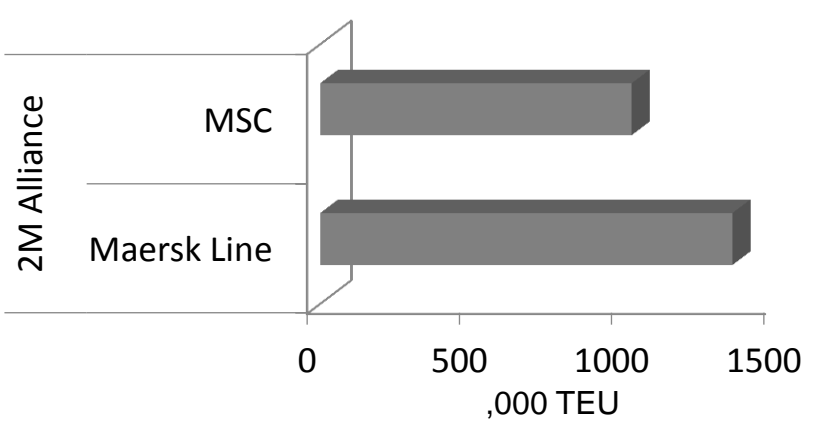

## Nominal East-West ship capacity shares of three mega-alliances, April 2016

Source: Drewry, May 2016.

© S. THEOFANIS, Alexandria, Egypt, May 2016

# Breakdown of three mega-alliance nominal East-West capacity, April 2017 ('000 teu)

Source: Drewry, May 2016.

© S. THEOFANIS, Alexandria, Egypt, May 2016

Legend: OCEAN Alliance (Blue), THE Alliance (Orange), 2M Alliance (Grey), Other (Yellow)