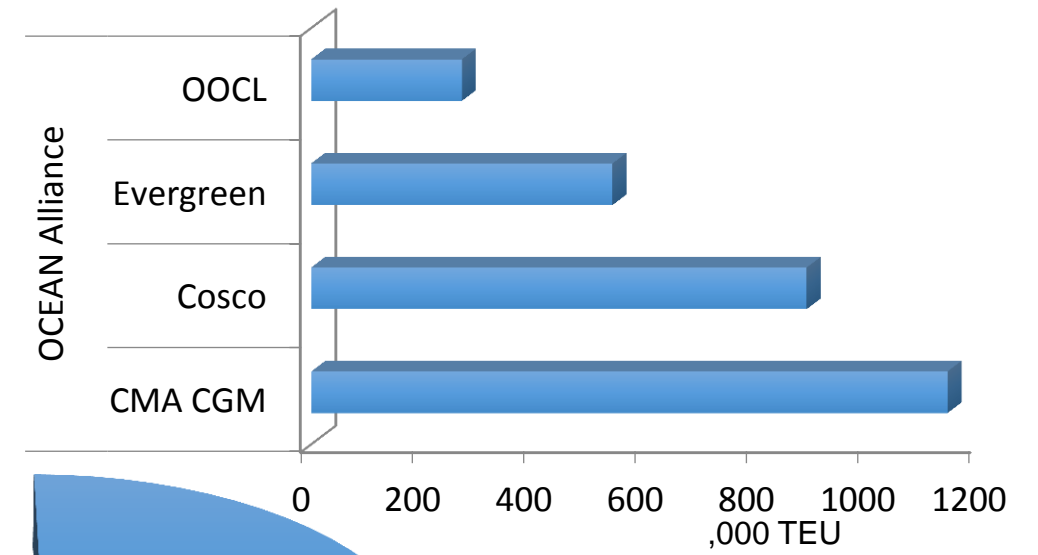

## Nominal East-West ship capacity shares of three mega-alliances, April 2016

Source: Drewry, May 2016.

© S. THEOFANIS, Alexandria, Egypt, May 2016

# Breakdown of three mega-alliance nominal East-West capacity, April 2017 ('000 teu)

Source: Drewry, May 2016.

© S. THEOFANIS, Alexandria, Egypt, May 2016

Legend: OCEAN Alliance (Blue), THE Alliance (Orange), 2M Alliance (Grey), Other (Yellow)