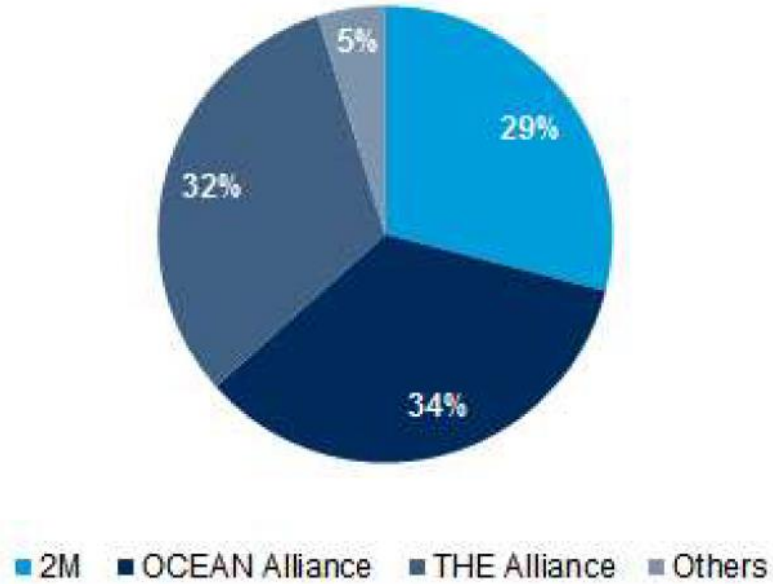

## Nominal East-West ship capacity shares of three mega-alliances, April 2016

Source: Drewry, May 2016.

© S. THEOFANIS, Alexandria, Egypt, May 2016

# Breakdown of three mega-alliance nominal East-West capacity, April 2017 ('000 teu)

Source: Drewry, May 2016.

© S. THEOFANIS, Alexandria, Egypt, May 2016

Legend: OCEAN Alliance (Blue), THE Alliance (Orange), 2M Alliance (Grey), Other (Yellow)