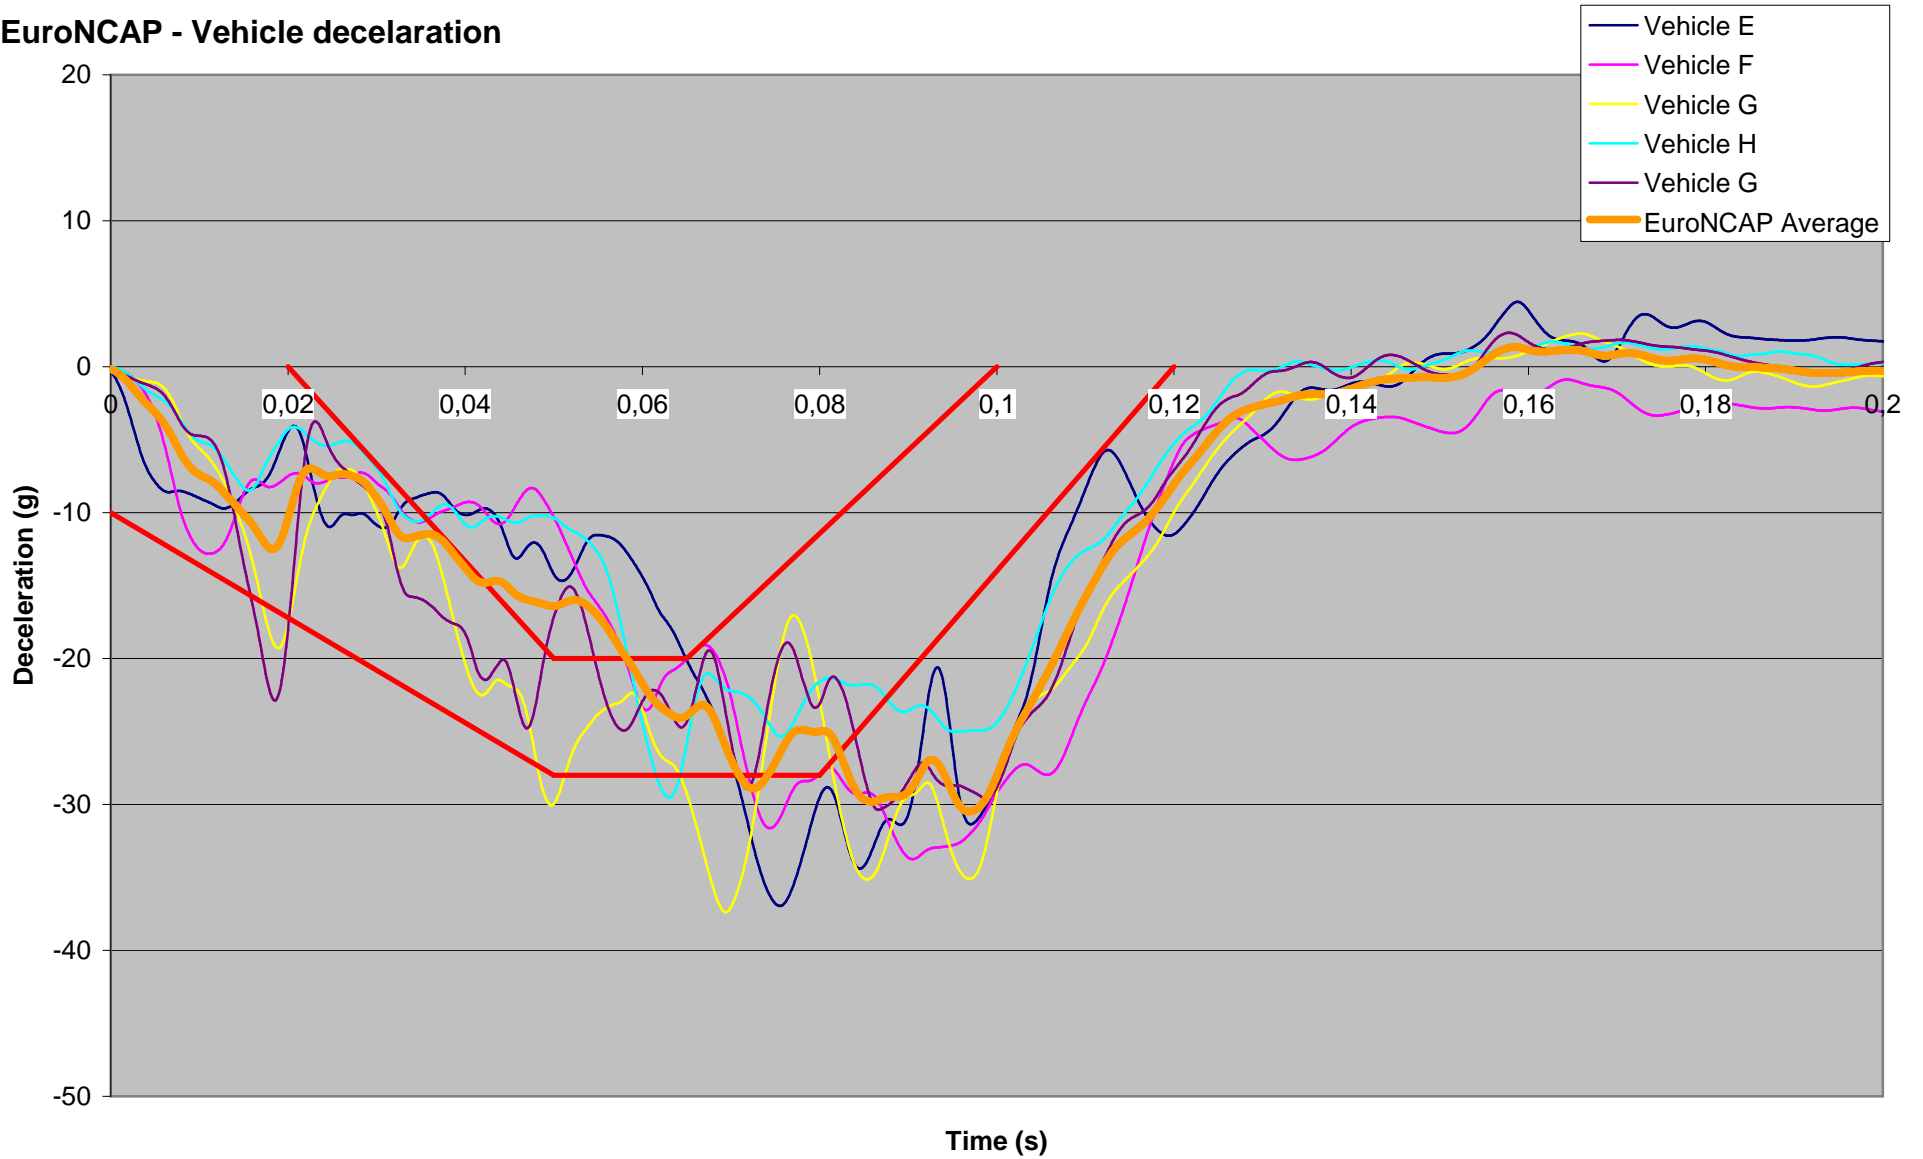

CRS-04-03

**Informal Group on CRS
Vehicles Deceleration Pulses
June, 18th**

EuroNCAP - Vehicle deceleration

PDB - Vehicle Deceleration

Deceleration Average