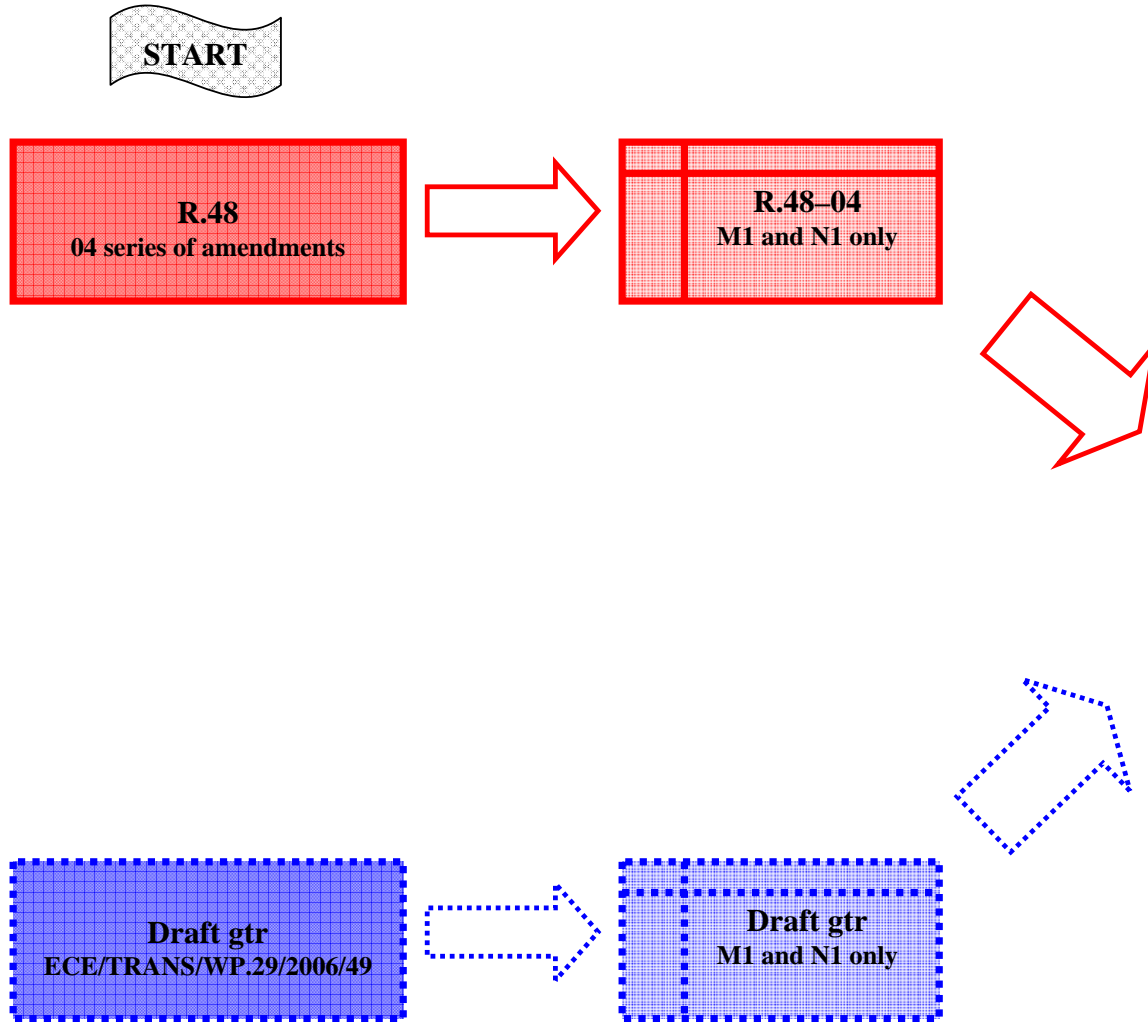

Development process of Draft R.48-H

Development process of Draft R.48-H

Development process of Draft R.48-H

A wavy banner with a light gray background and a black border, containing the word "START" in bold black capital letters.

START

A rectangular box with a red border and a red grid background, containing the text "R.48" and "04 series of amendments" in bold black font.

R.48
04 series of amendments

Development process of Draft R.48-H

R.48
04 series of amendments

	R.48-04 M1 and N1 only
--	----------------------------------

Draft gtr
ECE/TRANS/WP.29/2006/49

Development process of Draft R.48-H

START

R.48
04 series of amendments

R.48-04
M1 and N1 only

Draft gtr
ECE/TRANS/WP.29/2006/49

Development process of Draft R.48-H

START

Development process of Draft R.48-H

Development process of Draft R.48-H

Development process of Draft R.48-H

Development process of Draft R.48-H