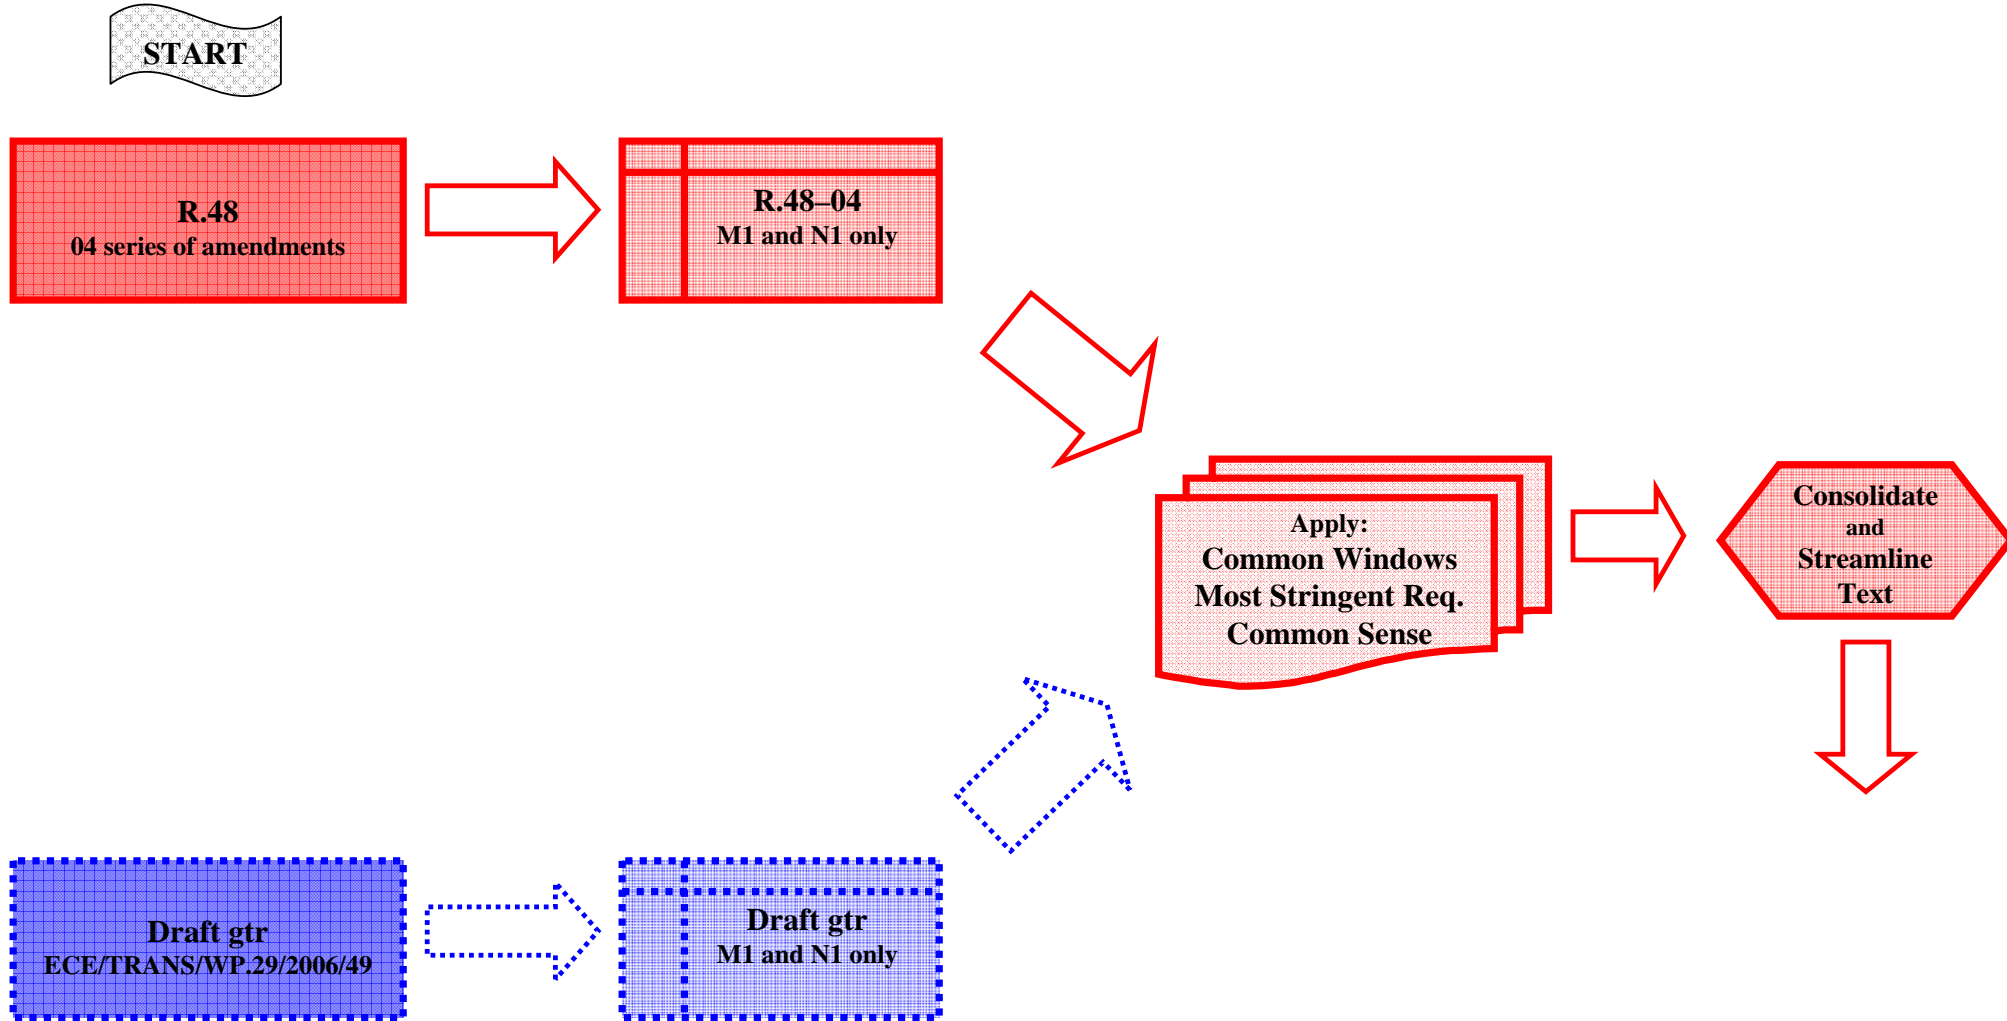

Development process of Draft R.48-H

Development process of Draft R.48-H

Development process of Draft R.48-H

A wavy banner with a light gray background and a black border, containing the word "START" in bold black capital letters.

START

A rectangular box with a red border and a red grid background, containing the text "R.48" and "04 series of amendments" in bold black font.

R.48
04 series of amendments

Development process of Draft R.48-H

Draft gtr
ECE/TRANS/WP.29/2006/49

Development process of Draft R.48-H

START

Development process of Draft R.48-H

Development process of Draft R.48-H

Development process of Draft R.48-H

Development process of Draft R.48-H

Development process of Draft R.48-H

Development process of Draft R.48-H

Development process of Draft R.48-H

Development process of Draft R.48-H

THANK YOU FOR YOUR ATTENTION !!!