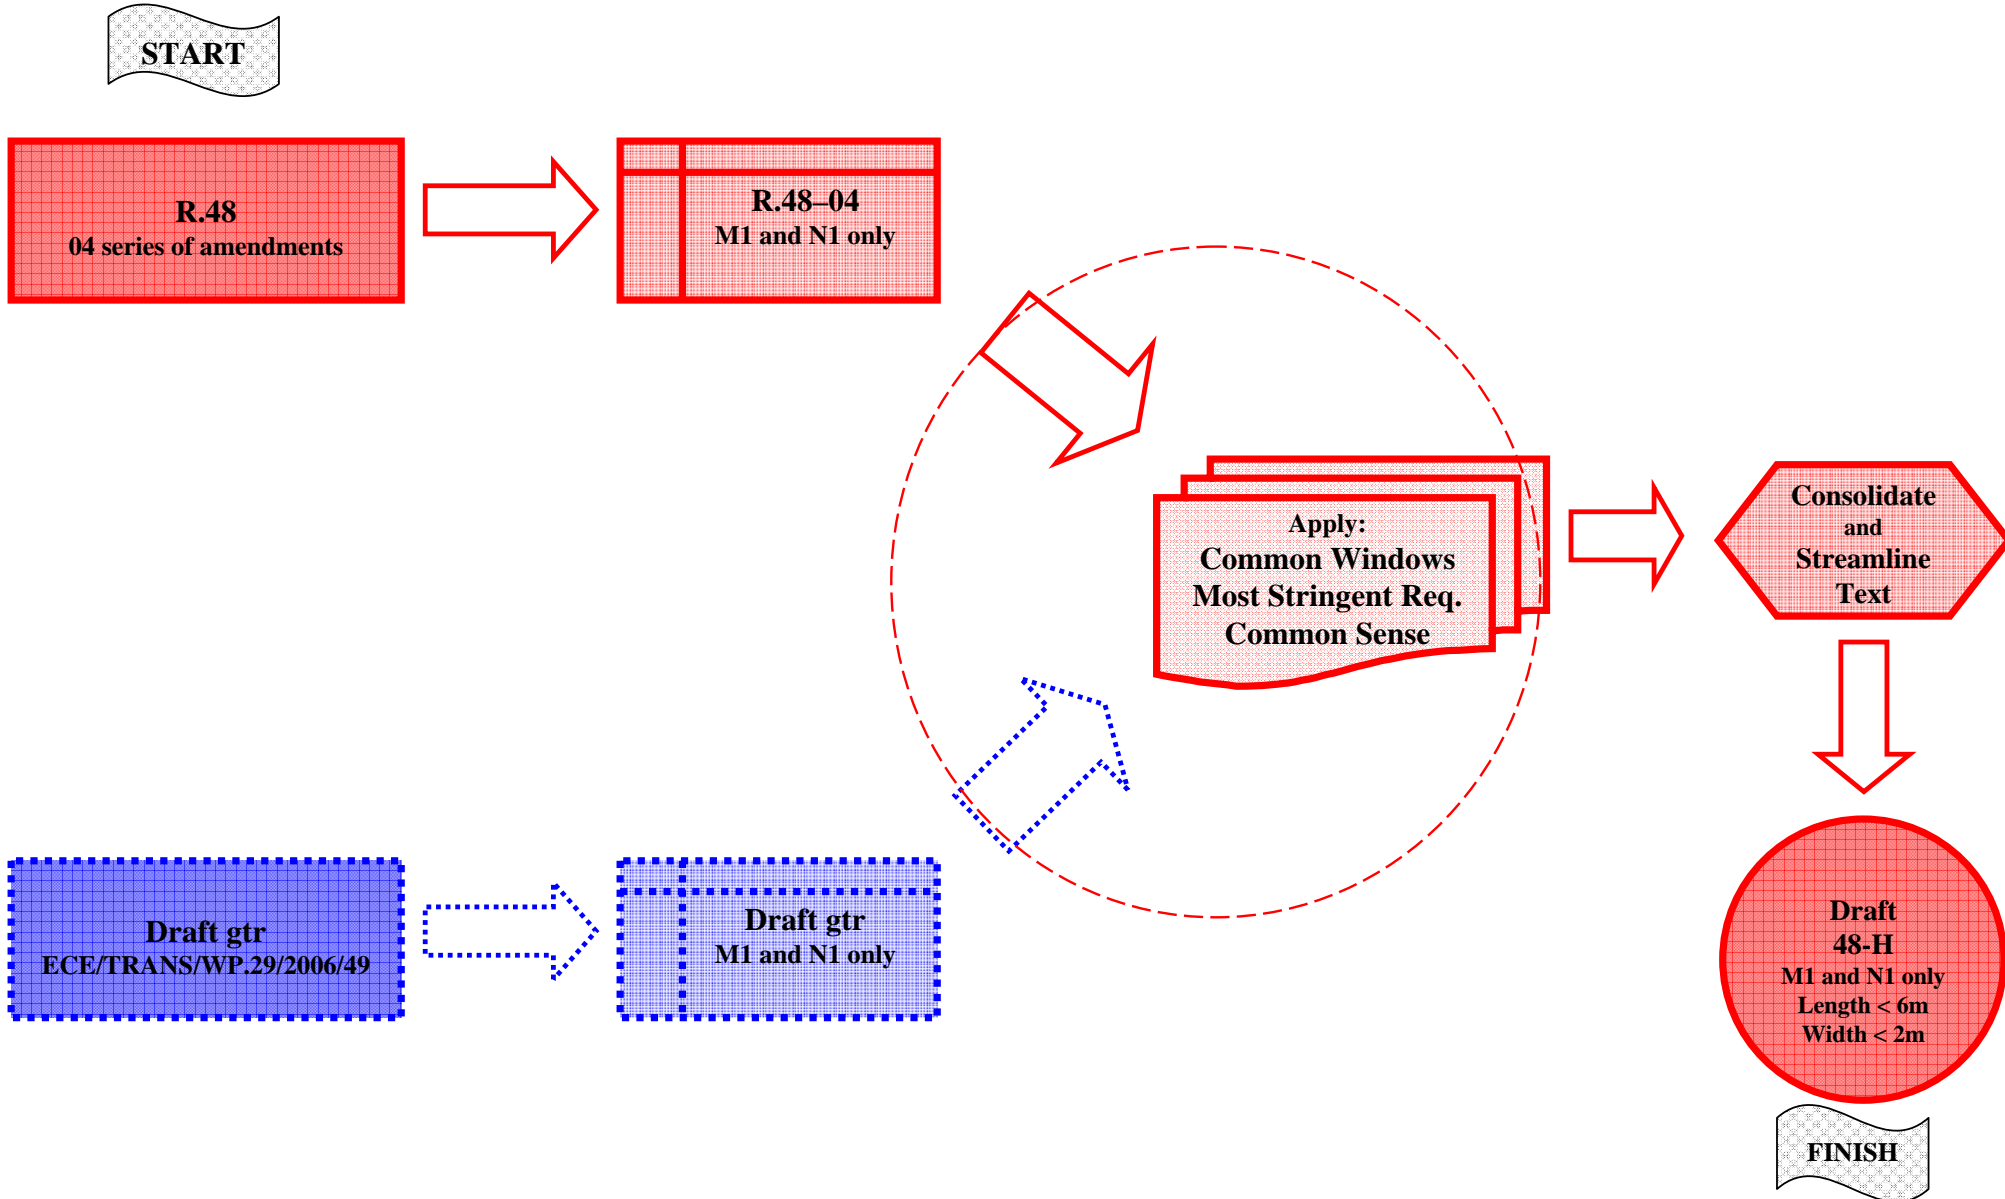

Development process of Draft R.48-H

Development process of Draft R.48-H

Development process of Draft R.48-H

A wavy banner with a light gray background and a black border, containing the word "START" in bold black capital letters.

START

A rectangular box with a red border and a red grid background, containing the text "R.48" and "04 series of amendments" in bold black font.

R.48
04 series of amendments

Development process of Draft R.48-H

Draft gtr
ECE/TRANS/WP.29/2006/49

Development process of Draft R.48-H

START

Development process of Draft R.48-H

Development process of Draft R.48-H

Development process of Draft R.48-H

Development process of Draft R.48-H

Development process of Draft R.48-H

Development process of Draft R.48-H

Development process of Draft R.48-H

Development process of Draft R.48-H

THANK YOU FOR YOUR ATTENTION !!!