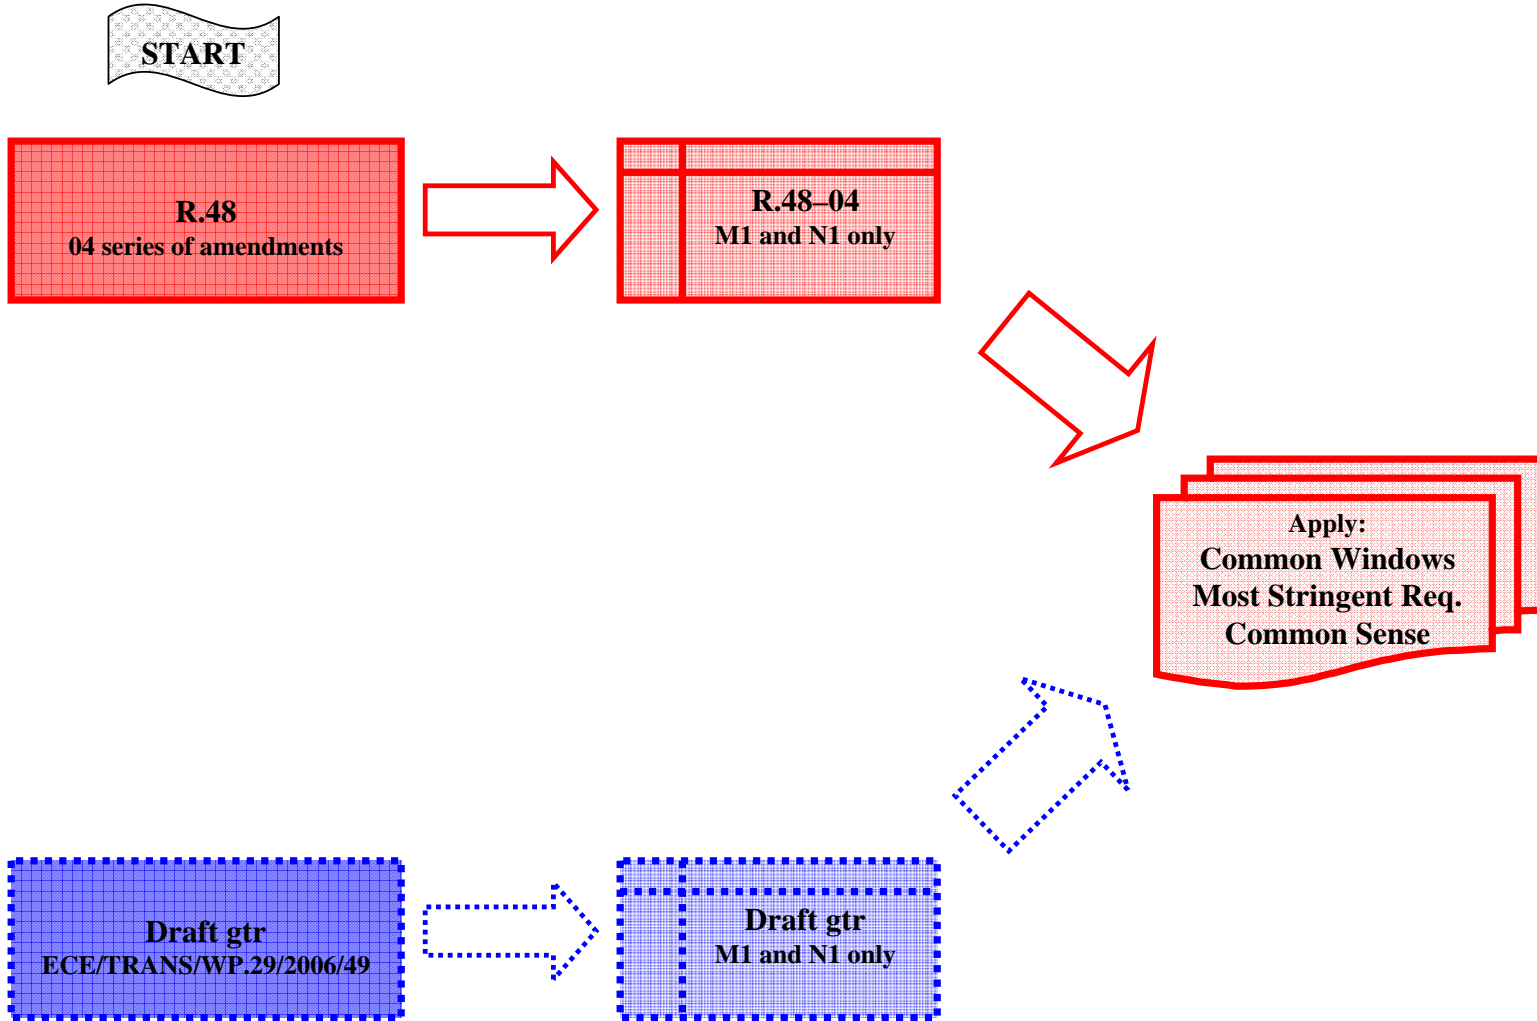

Development process of Draft R.48-H

Development process of Draft R.48-H

Development process of Draft R.48-H

A wavy banner with a light gray background and a black border, containing the word "START" in bold black capital letters.

START

A rectangular box with a red border and a red grid background, containing the text "R.48" and "04 series of amendments" in bold black font.

R.48
04 series of amendments

Development process of Draft R.48-H

R.48
04 series of amendments

	R.48-04 M1 and N1 only
--	----------------------------------

Draft gtr
ECE/TRANS/WP.29/2006/49

Development process of Draft R.48-H

START

R.48
04 series of amendments

R.48-04
M1 and N1 only

Draft gtr
ECE/TRANS/WP.29/2006/49

Development process of Draft R.48-H

START

Development process of Draft R.48-H

Development process of Draft R.48-H

Development process of Draft R.48-H

Development process of Draft R.48-H