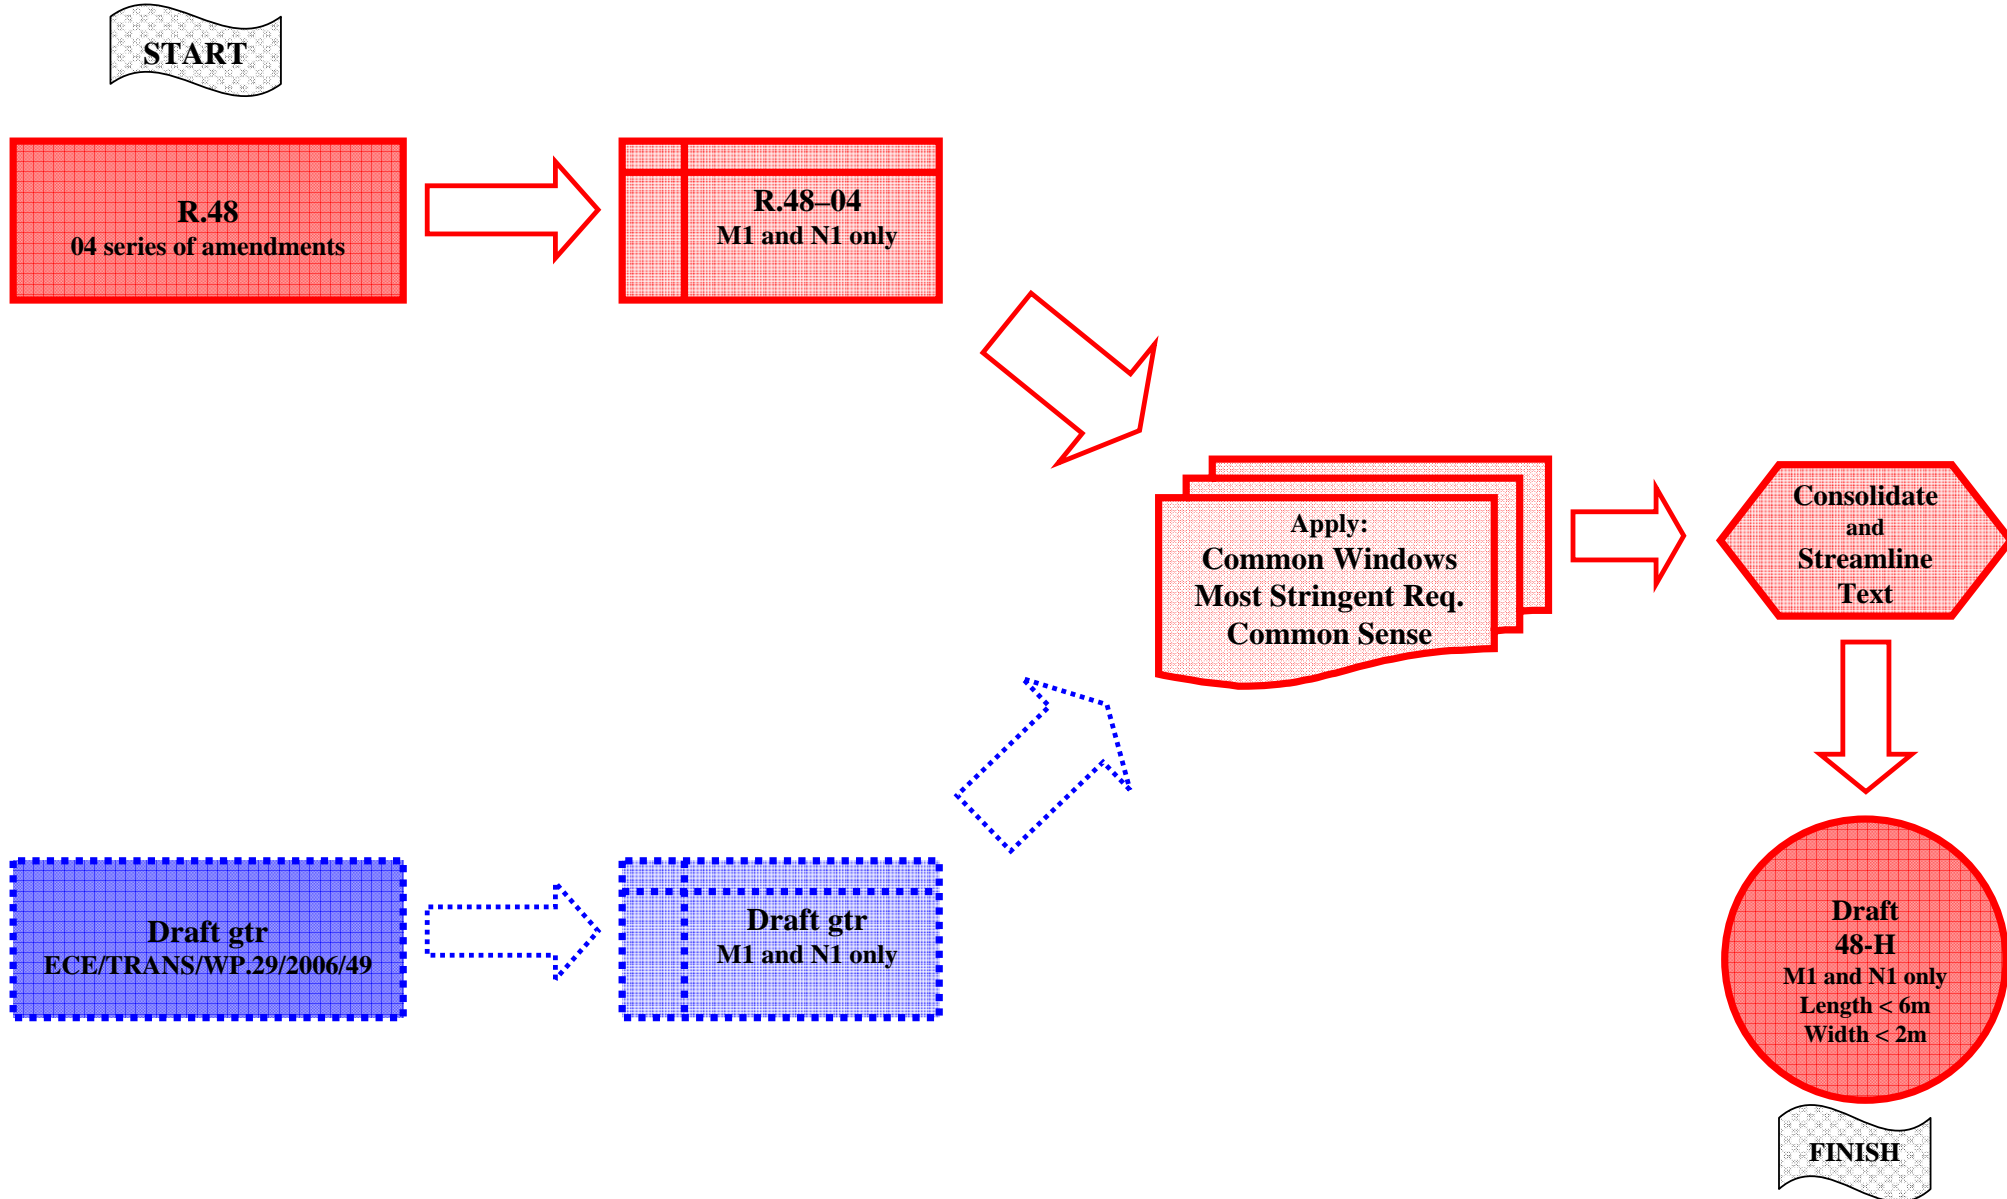

Development process of Draft R.48-H

Development process of Draft R.48-H

Development process of Draft R.48-H

A wavy banner with a light gray background and a black border, containing the word "START" in bold black capital letters.

START

A rectangular box with a red border and a red grid background, containing the text "R.48" and "04 series of amendments" in bold black font.

R.48
04 series of amendments

Development process of Draft R.48-H

Draft gtr
ECE/TRANS/WP.29/2006/49

Development process of Draft R.48-H

START

Development process of Draft R.48-H

Development process of Draft R.48-H

Development process of Draft R.48-H

Development process of Draft R.48-H

Development process of Draft R.48-H

Development process of Draft R.48-H

Development process of Draft R.48-H

Development process of Draft R.48-H

THANK YOU FOR YOUR ATTENTION !!!