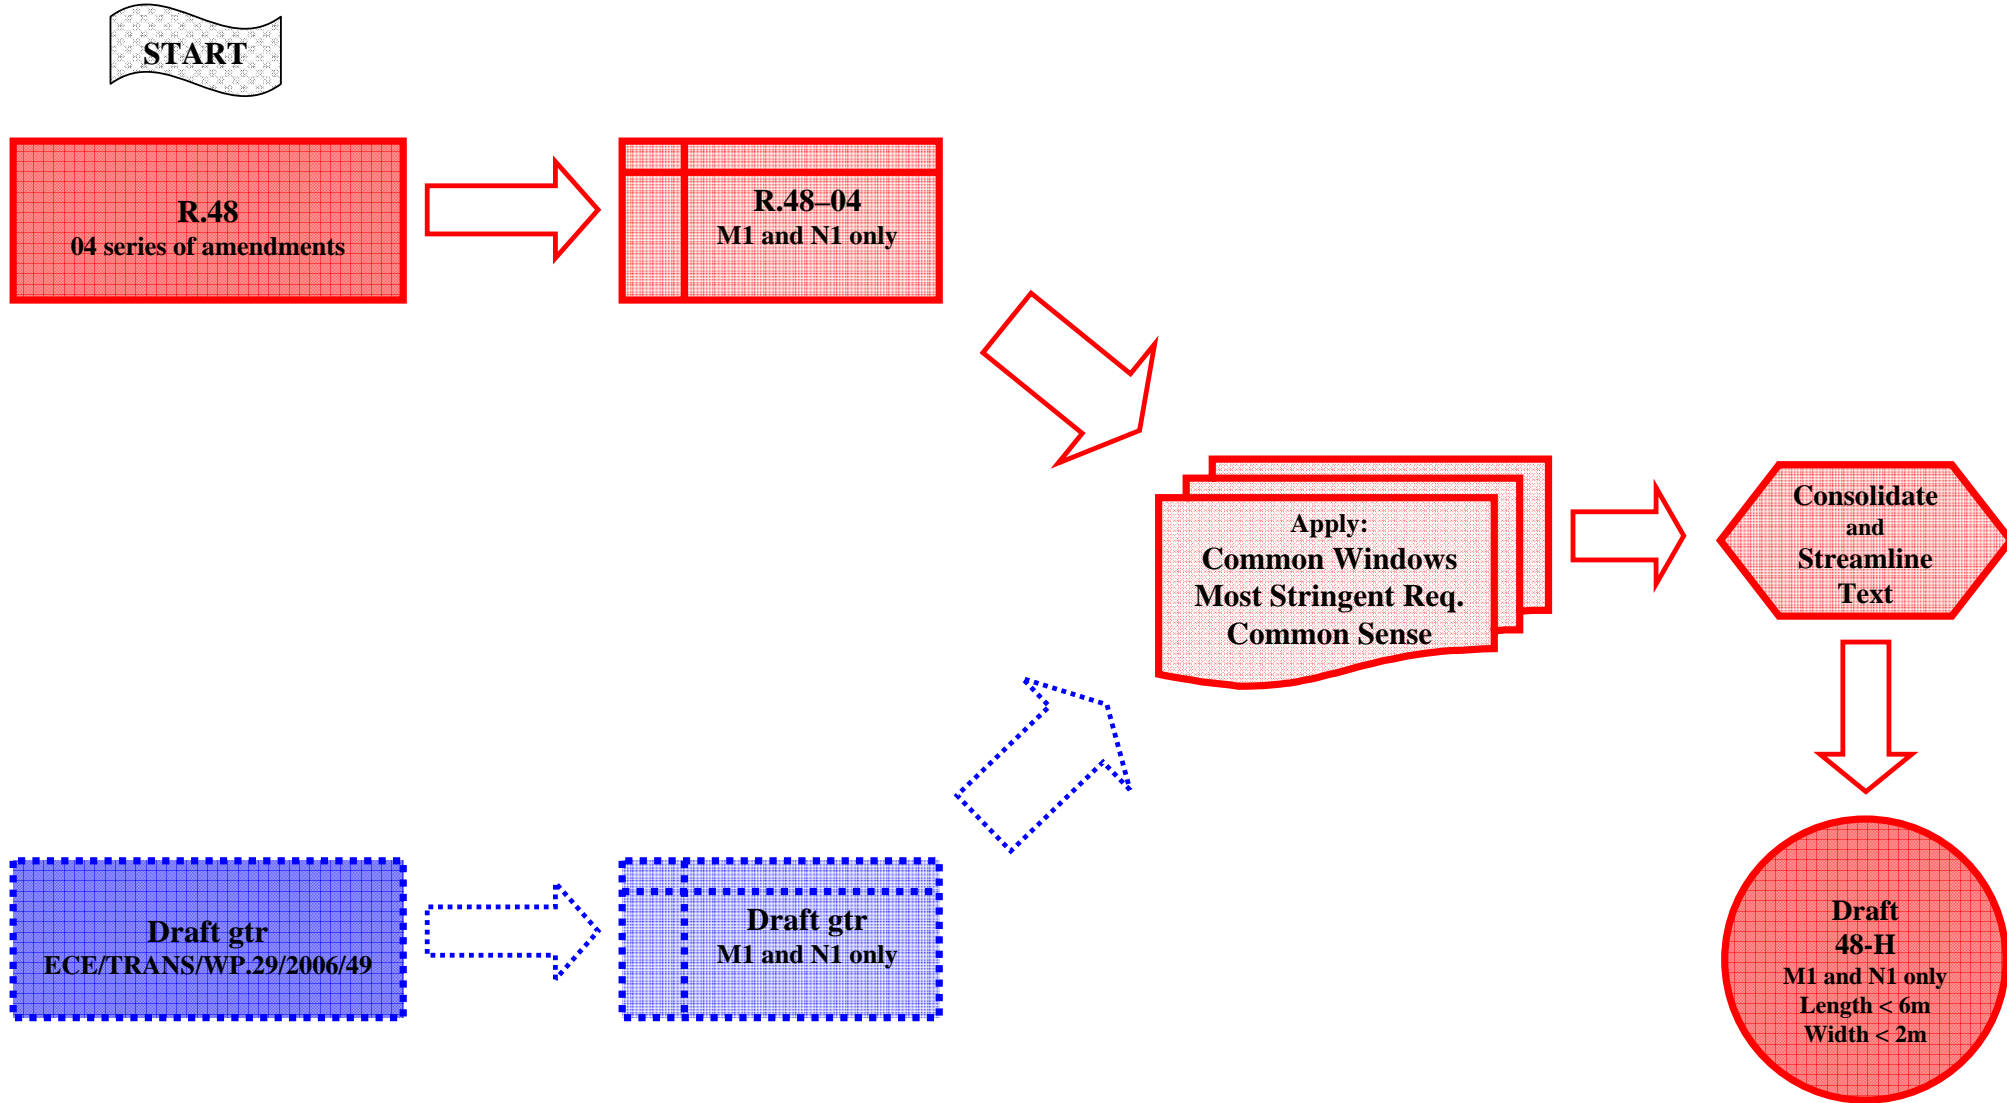

Development process of Draft R.48-H

Development process of Draft R.48-H

Development process of Draft R.48-H

A wavy banner with a light gray background and a black border, containing the word "START" in bold black capital letters.

Draft gtr
ECE/TRANS/WP.29/2006/49

Development process of Draft R.48-H

START

Development process of Draft R.48-H

Development process of Draft R.48-H

Development process of Draft R.48-H

Development process of Draft R.48-H

Development process of Draft R.48-H

Development process of Draft R.48-H

Development process of Draft R.48-H

Development process of Draft R.48-H

THANK YOU FOR YOUR ATTENTION !!!