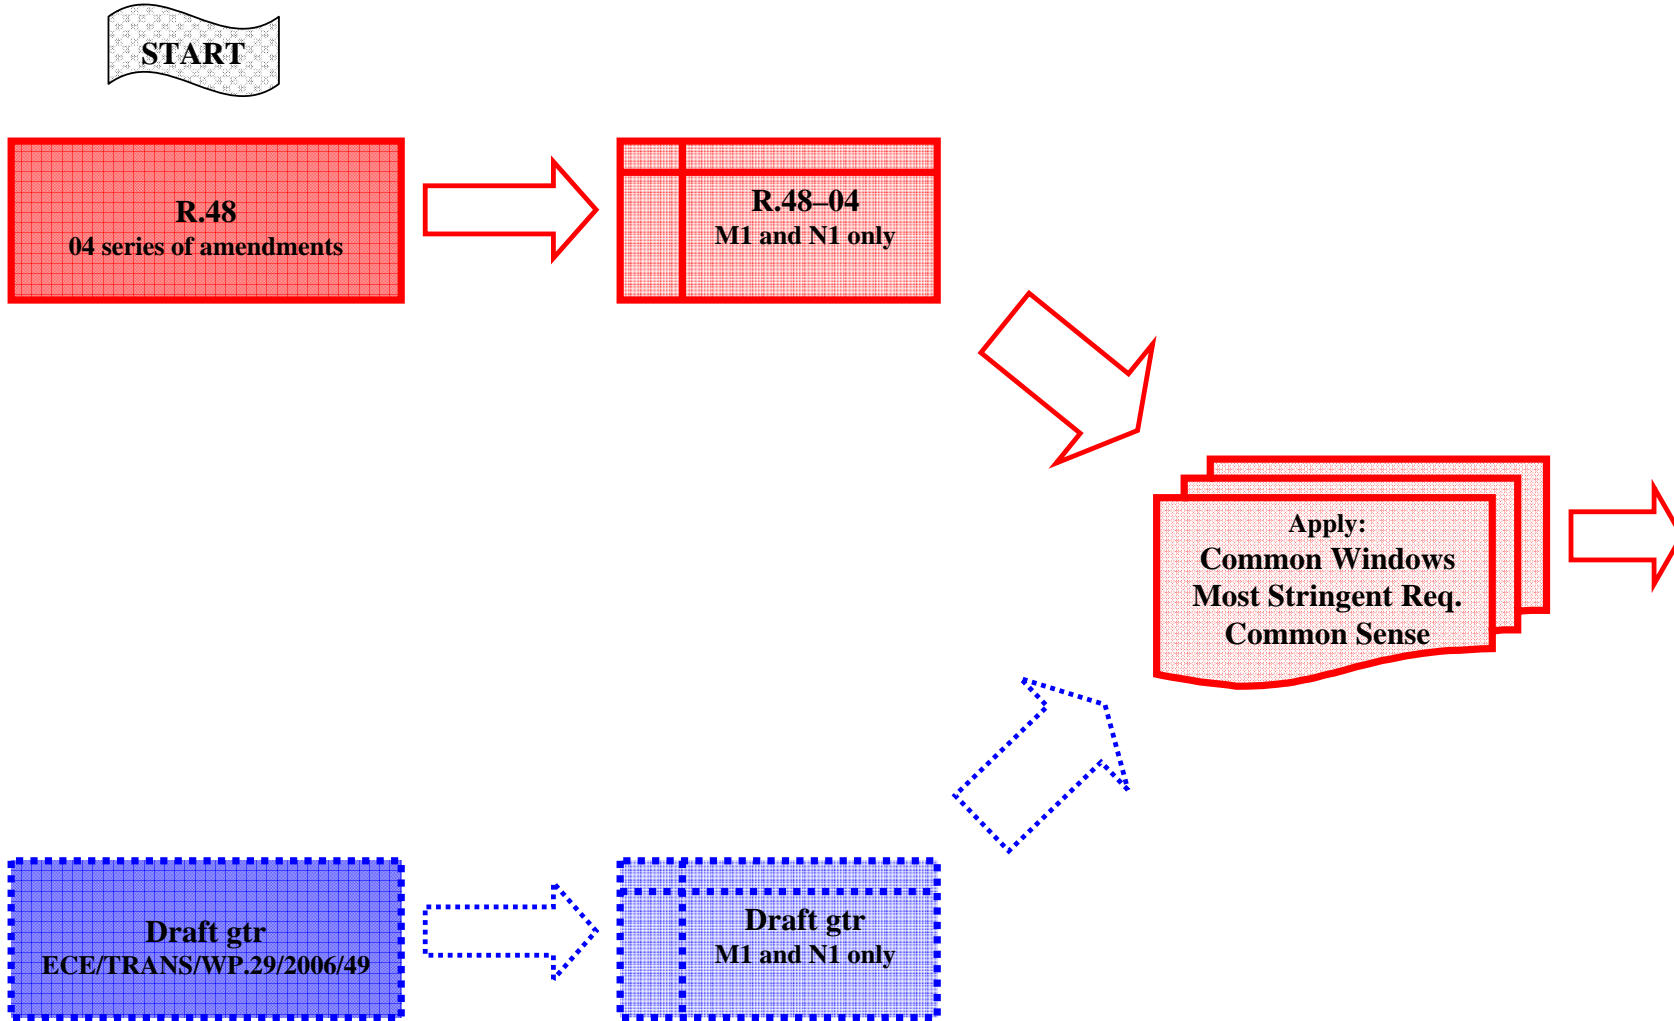

Development process of Draft R.48-H

Development process of Draft R.48-H

Development process of Draft R.48-H

A wavy banner with a light gray background and a black border, containing the word "START" in bold black capital letters.

START

A rectangular box with a red border and a red grid background, containing the text "R.48" and "04 series of amendments" in bold black font.

R.48
04 series of amendments

Development process of Draft R.48-H

R.48
04 series of amendments

	R.48-04 M1 and N1 only
--	----------------------------------

Draft gtr
ECE/TRANS/WP.29/2006/49

Development process of Draft R.48-H

START

R.48
04 series of amendments

R.48-04
M1 and N1 only

Draft gtr
ECE/TRANS/WP.29/2006/49

Development process of Draft R.48-H

START

Development process of Draft R.48-H

Development process of Draft R.48-H

Development process of Draft R.48-H

Development process of Draft R.48-H