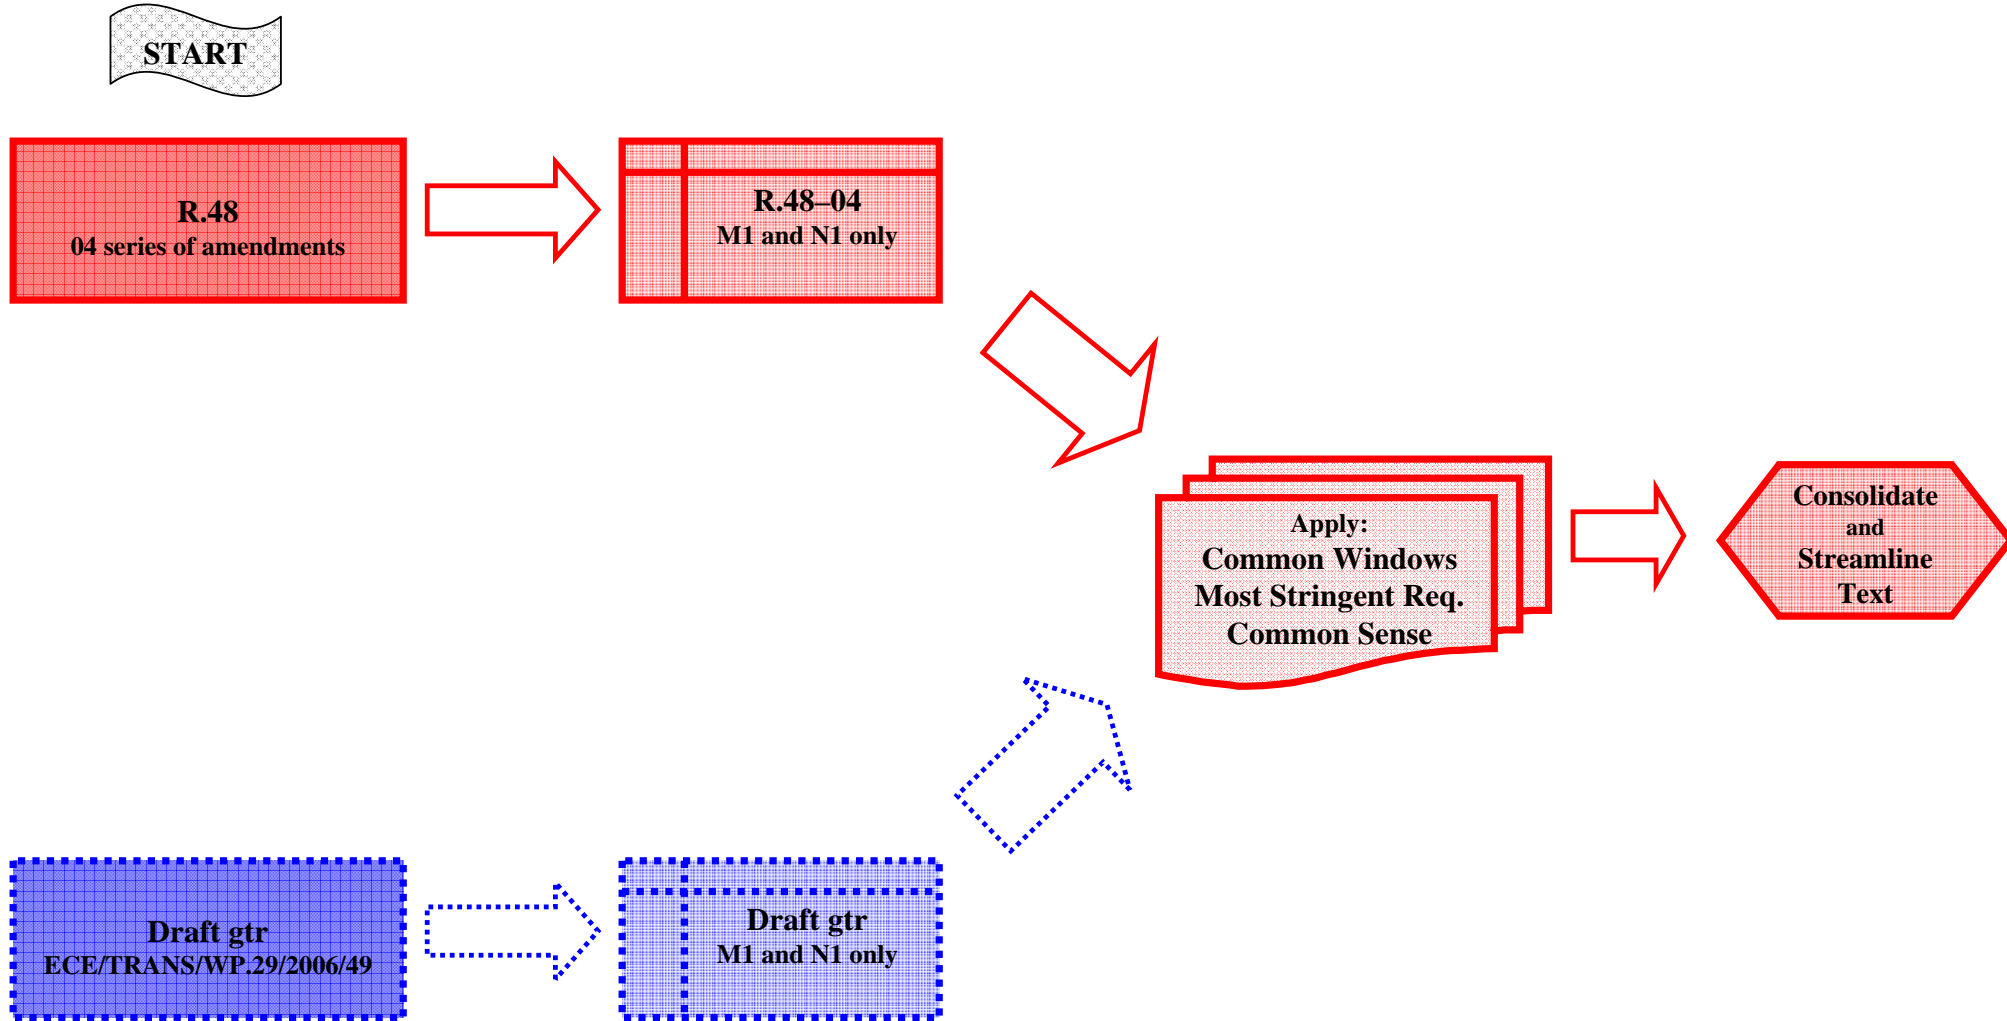

Development process of Draft R.48-H

Development process of Draft R.48-H

Development process of Draft R.48-H

A wavy banner with a light gray background and a black border, containing the word "START" in bold black capital letters.

START

A rectangular box with a red border and a red grid background, containing the text "R.48" and "04 series of amendments" in bold black font.

R.48
04 series of amendments

Development process of Draft R.48-H

Draft gtr
ECE/TRANS/WP.29/2006/49

Development process of Draft R.48-H

START

Development process of Draft R.48-H

Development process of Draft R.48-H

Development process of Draft R.48-H

Development process of Draft R.48-H

Development process of Draft R.48-H

Development process of Draft R.48-H

Development process of Draft R.48-H

Development process of Draft R.48-H

THANK YOU FOR YOUR ATTENTION !!!