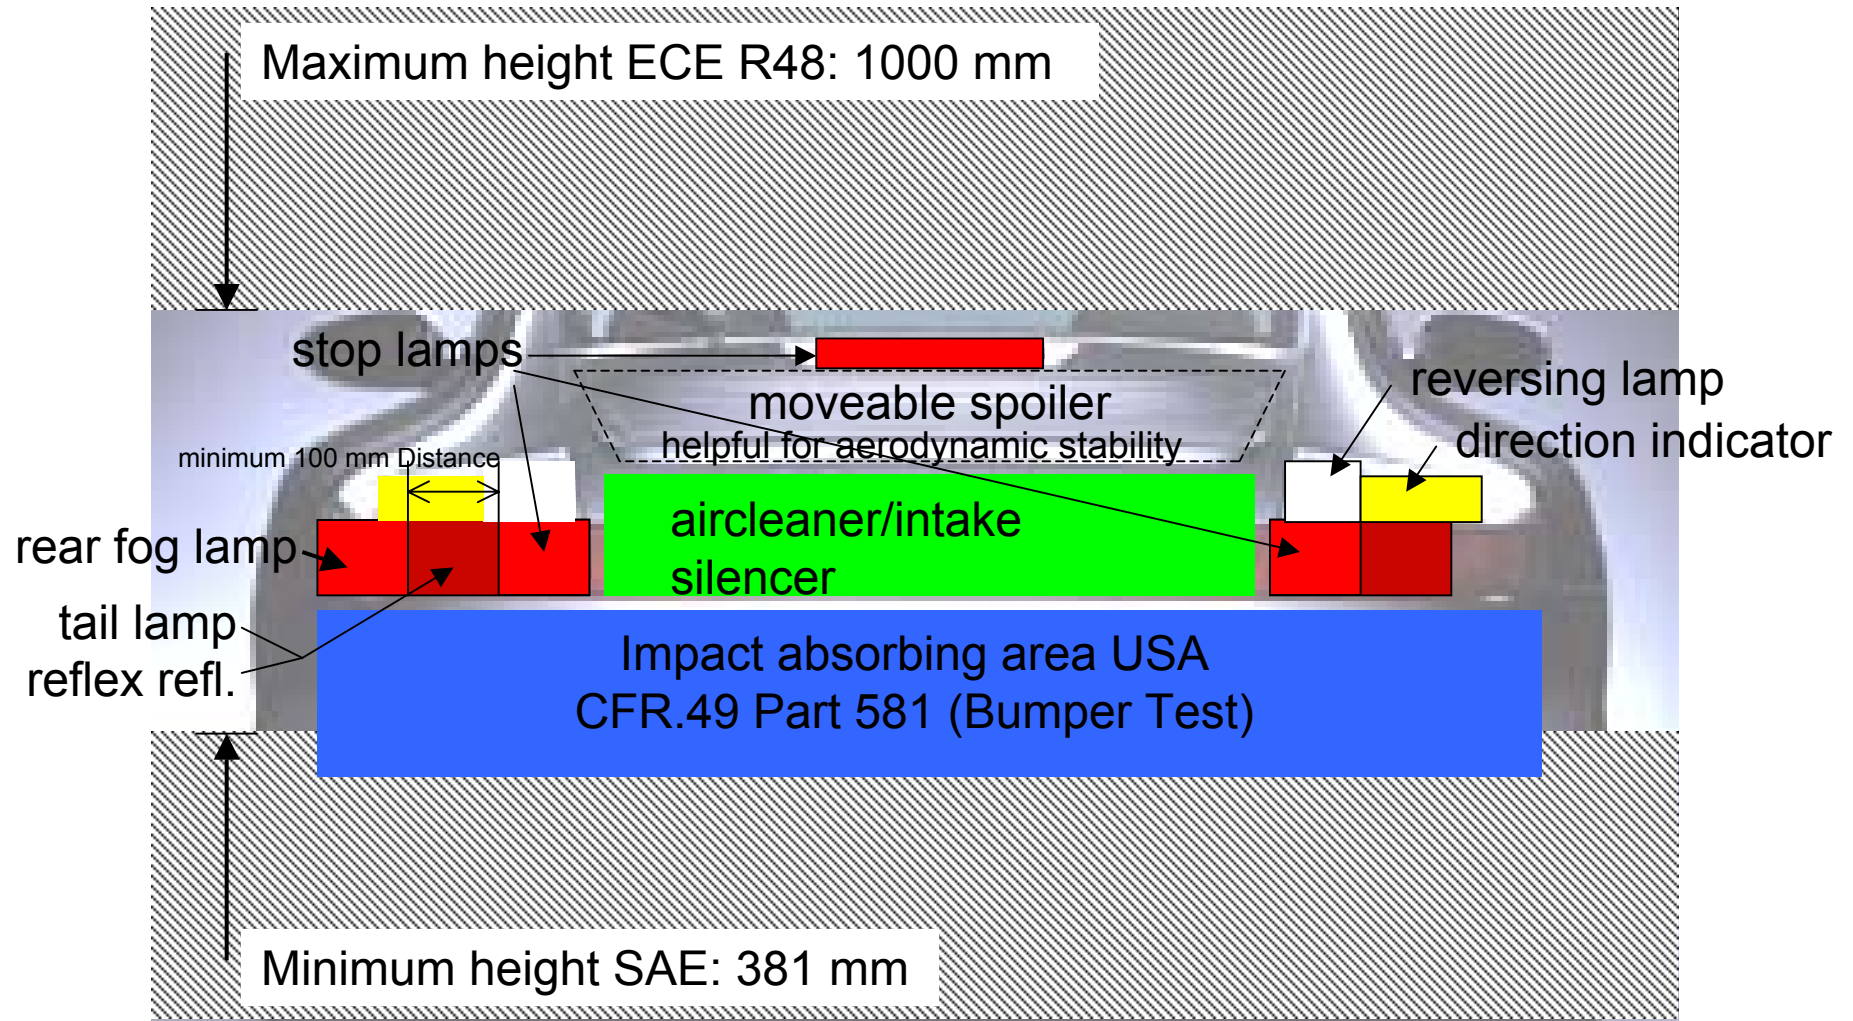

PORSCHE

Current positioning of the rear fog lamp

PORSCHE

Future position of the rear foglamp leads to improved stop lamps

PORSCHE

spoiler closed
rear fog lamp
concealed

spoiler just opening
rear fog lamp
becomes visible
when activated