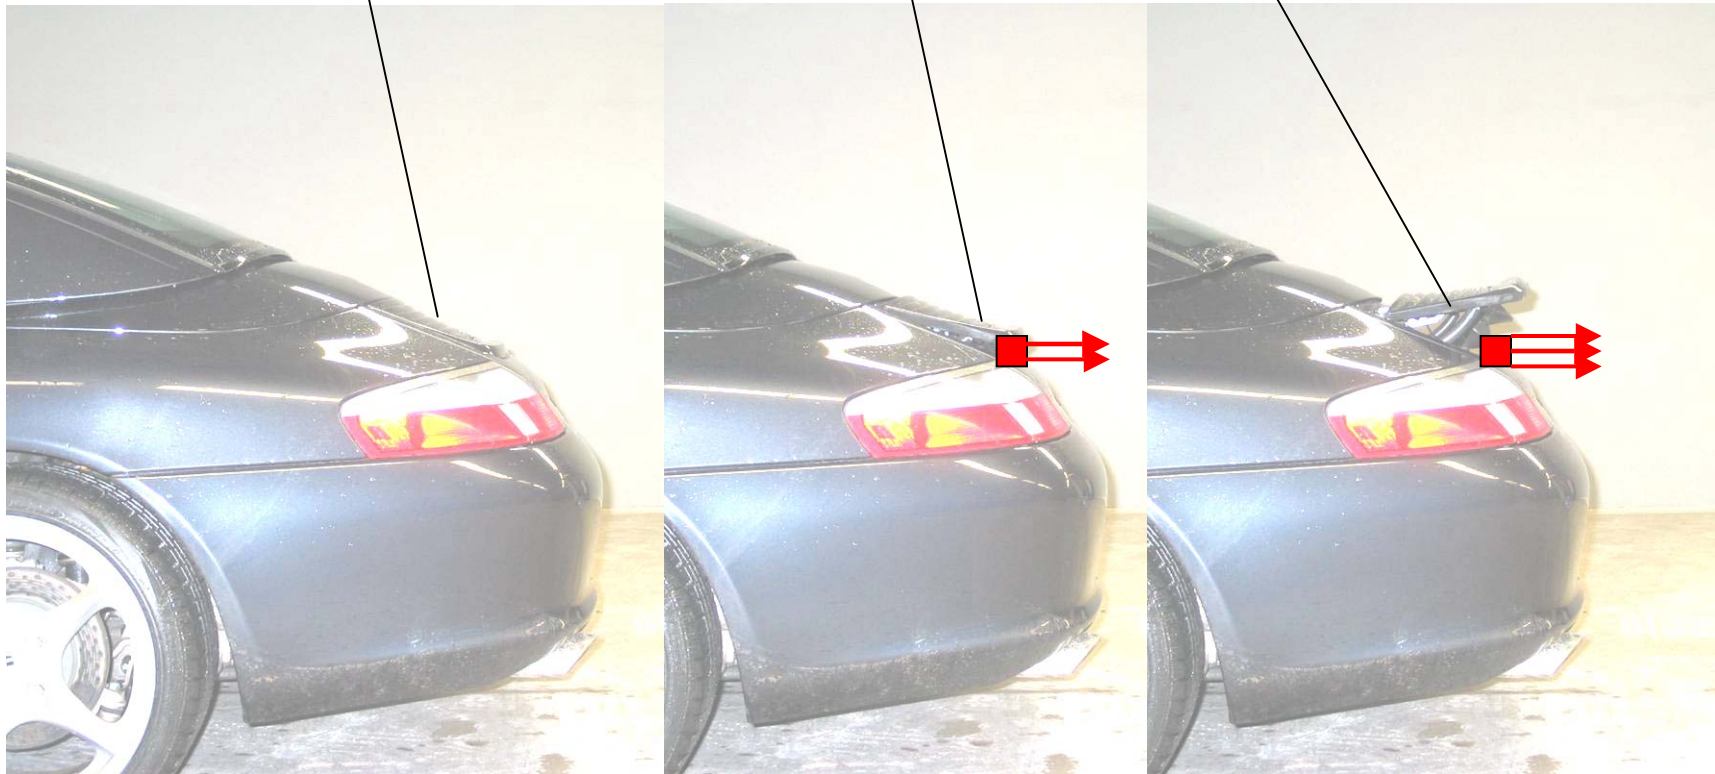

PORSCHE

Current positioning of the rear fog lamp

PORSCHE

Future position of the rear foglamp leads to improved stop lamps

PORSCHE

spoiler closed
rear fog lamp
concealed

spoiler just opening
rear fog lamp
becomes visible
when activated

spoiler fully opened

Advantadges of the concealable rear fog lamp:

- neither stop lamps nor emergency braking display interfered by rear fog lamp
- stop lamps improved in size and efficiency
- harmonization: concealable rear fog lamp is already allowed in FMVSS/SAE