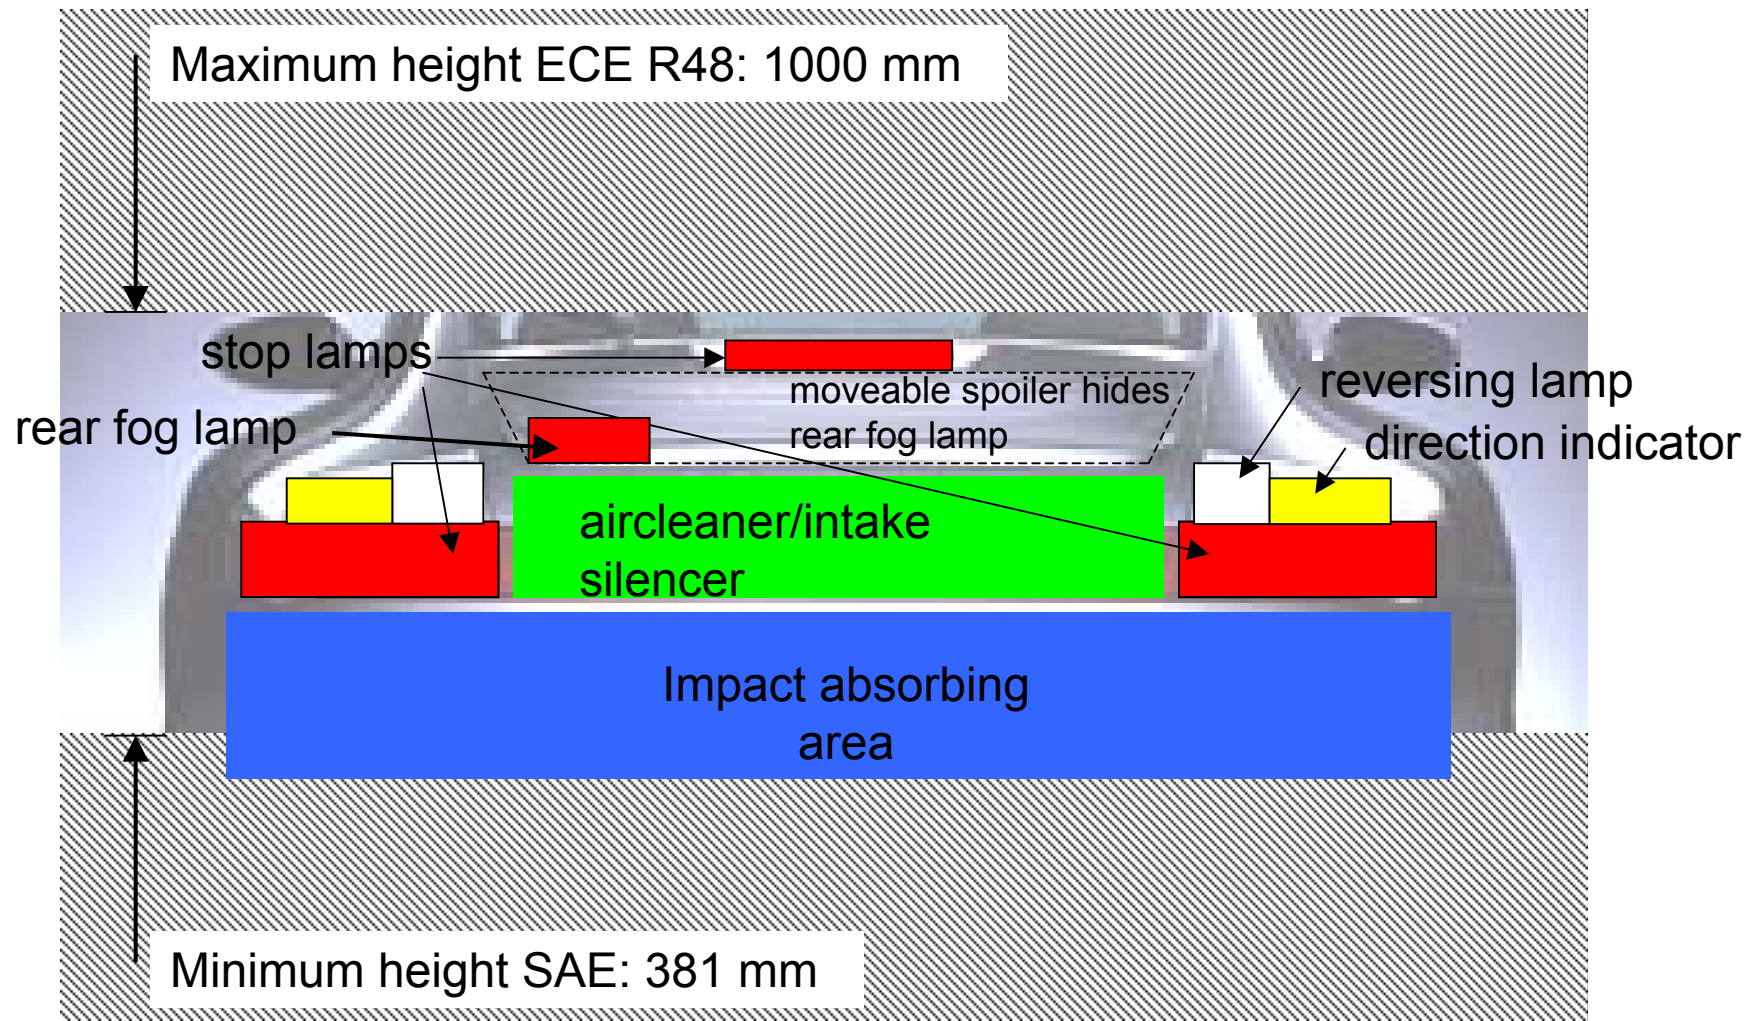

PORSCHE

Current positioning of the rear fog lamp

PORSCHE

Future position of the rear foglamp leads to improved stop lamps

PORSCHE

spoiler closed
rear fog lamp
concealed

spoiler just opening
rear fog lamp
becomes visible
when activated

spoiler fully opened

Advantadges of the concealable rear fog lamp:

- neither stop lamps nor emergency braking display interfered by rear fog lamp
- stop lamps improved in size and efficiency
- harmonization: concealable rear fog lamp is already allowed in FMVSS/SAE