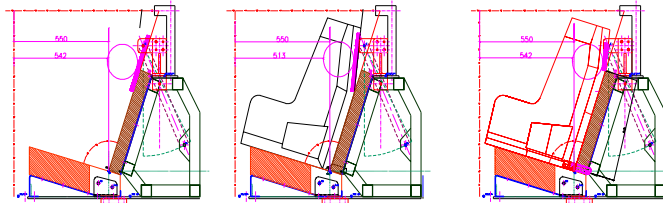

Reason for revision

Comparison ISOFIX CRS F3 with
Standard CRS Forward Facing and
new Proposal

Left hand figure shows head position spaced from cushion surface by required energy absorption material giving 547 mm of excursion space, centre figure shows forward head position generated by current rear surface including EA material reducing excursion space to 515 mm, right hand view shows the CLEPA proposal that regains head excursion space.

33rd GRSP June 2003

3

Method

- Data used German sales by manufacturer and model (KBA – December 2002)
- ISOFIX capable vehicle models identified
- Volumetric device checked for fit & photographed
- Analysis of results

33rd GRSP June 2003

4