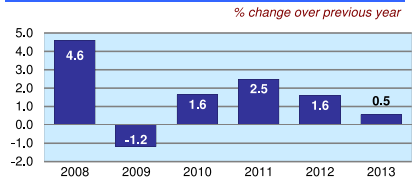

Consumer price index

Forest resources

Area of forest	
percentage of land area, 2010	35.6

Life expectancy (in years)	at birth		at 65
	2009	2009	2009
Males	79.0	18.0	
Females	95.0	23.0	
Total fertility rate, 2013			1.2
average number of children per woman			
Adolescent fertility rate, 2011			5.1
number of live births per 1,000 women aged 15-19