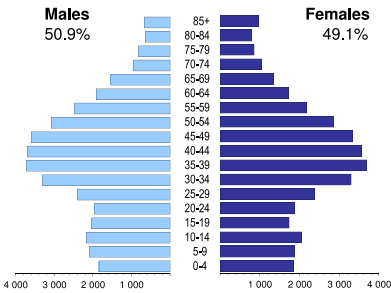

# ANDORRA

Capital (population in thsd, 2013)	Andorra-La-Vella (23)
Area (km <sup>2</sup> )	470
Total population (thsd, 2013)	70
Population density (per km <sup>2</sup> )	149
Official language(s)	Catalan
National currency	Euro (EUR)
National statistical office	

## Population by age, 2011