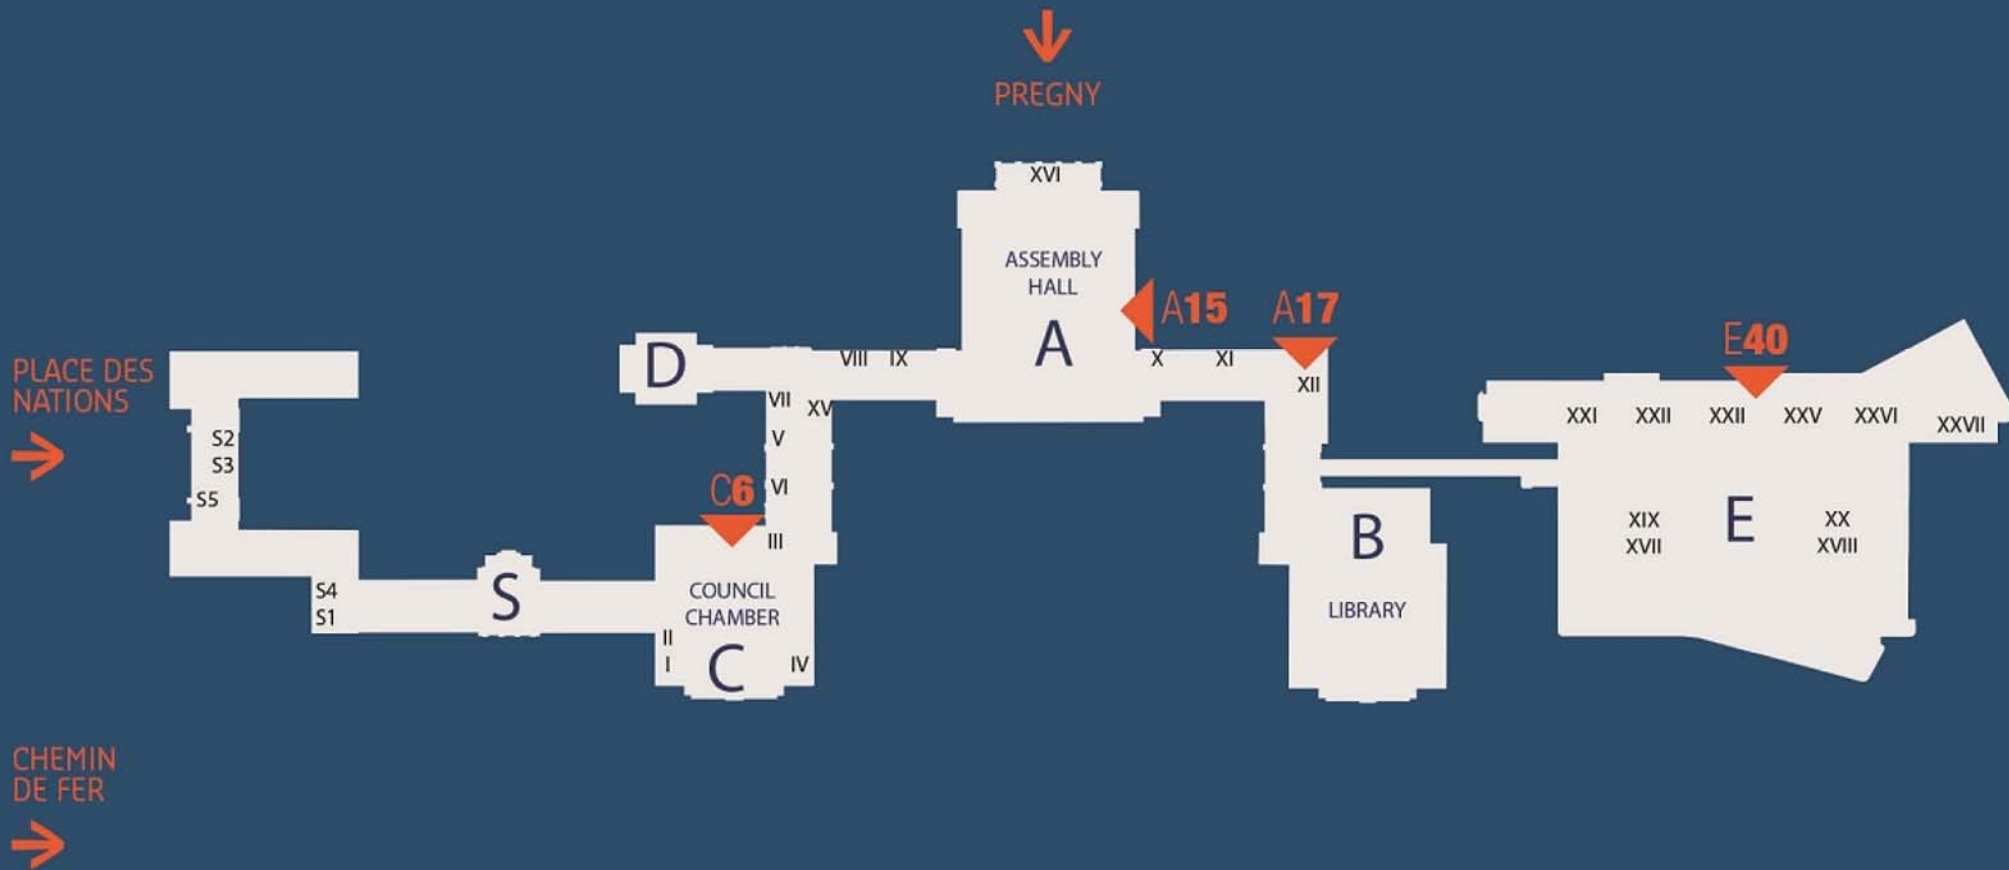

**OPEN ACCESS** (7.00-19.00)

THROUGH **DOORS C6, A15, A17 ET E40**

UNITED NATIONS DEPARTMENT OF SAFETY AND SECURITY  
DIVISION OF HEADQUARTERS SECURITY AND SAFETY SERVICES  
SECURITY AND SAFETY SERVICE - GENEVA